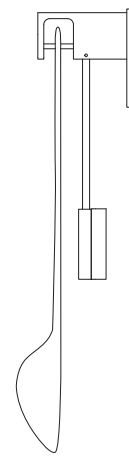

OVOLO COLLECTION

WALL SCONCE

SPECIFICATION SHEET

NORTH AMERICA

5.2"

1.97"

23.6"

5.2"

OV_WS_UL_21V1

ABOUT OVOLO

Ovolo is a sculptural form that typifies the artistry of Articolo's design philosophy. Its organic shape conceals a custom light source; a handcrafted disc encased in brass that floats with weightlessness behind a striking glass form, mouth-blown in Murano, Italy. Articolo's signature brass suspension is superbly crafted with a bespoke lock and key detail.

FITTING FINISHES

Brass
Mid Bronze
Satin Nickel
Black Electroplate

SHADE COLOURS

Clear and White

CERTIFICATION

US/ETL/CA

WARRANTY

3 years