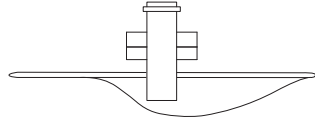

OVOLO COLLECTION

WALL SCONCE

SPECIFICATION SHEET

NORTH AMERICA

5.2"

1.97"

23.6"

5.2"

OV_WS_UL_21V1

ABOUT OVOLO

Ovolo is a sculptural form that typifies the artistry of Articolo's design philosophy. Its organic shape conceals a custom light source; a handcrafted disc encased in brass that floats with weightlessness behind a striking glass form, mouth-blown in Murano, Italy. Articolo's signature brass suspension is superbly crafted with a bespoke lock and key detail.