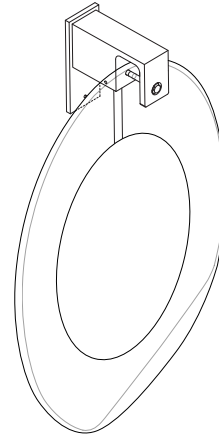

OVOLO COLLECTION

WALL SCONCE

SPECIFICATION SHEET

NORTH AMERICA

5.2"

1.97"

23.6"

5.2"

OV_WS_UL_21V1

ABOUT OVOLO

Ovolo is a sculptural form that typifies the artistry of Articolo's design philosophy. Its organic shape conceals a custom light source; a handcrafted disc encased in brass that floats with weightlessness behind a striking glass form, mouth-blown in Murano, Italy. Articolo's signature brass suspension is superbly crafted with a bespoke lock and key detail.