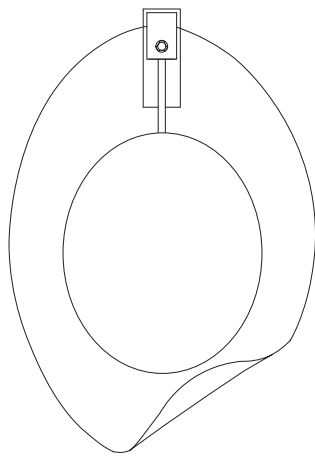

OVOLO COLLECTION

WALL SCONCE

SPECIFICATION SHEET

NORTH AMERICA

5.2"

1.97"

23.6"

5.2"

OV_WS_UL_21V1

ABOUT OVOLO

Ovolo is a sculptural form that typifies the artistry of Articolo's design philosophy. Its organic shape conceals a custom light source; a handcrafted disc encased in brass that floats with weightlessness behind a striking glass form, mouth-blown in Murano, Italy. Articolo's signature brass suspension is superbly crafted with a bespoke lock and key detail.

LEAD TIME

8 - 10 weeks

LIGHT SOURCE

13W 1A LED board
2700K warm white
1000 lumens
Dimmable (upon request)

INSTALLATION

Supplied with external driver
and mounting plate to fit
4.0/3.5 Jbox

WEIGHT

22 lb