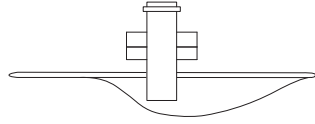

OVOLO COLLECTION

WALL SCONCE

SPECIFICATION SHEET

NORTH AMERICA

5.2"

1.97"

23.6"

5.2"

OV_WS_UL_21V2

ABOUT OVOLO

Ovolo is a sculptural form that typifies the artistry of Articolo's design philosophy. Its organic shape conceals a custom light source; a handcrafted disc encased in brass that floats with weightlessness behind a striking glass form, mouth-blown in Murano, Italy. Articolo's signature brass suspension is superbly crafted with a bespoke lock and key detail.