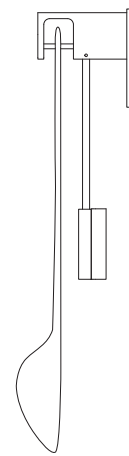

OVOLO COLLECTION

WALL SCONCE

SPECIFICATION SHEET

NORTH AMERICA

5.2"

1.97"

23.6"

5.2"

OV_WS_UL_21V2

ABOUT OVOLO

Ovolo is a sculptural form that typifies the artistry of Articolo's design philosophy. Its organic shape conceals a custom light source; a handcrafted disc encased in brass that floats with weightlessness behind a striking glass form, mouth-blown in Murano, Italy. Articolo's signature brass suspension is superbly crafted with a bespoke lock and key detail.

FITTING FINISHES

Brass
Mid Bronze
Satin Nickel
Black Electroplate

SHADE COLOURS

White
Black

CERTIFICATION

US/ETL/CA

WARRANTY

3 years