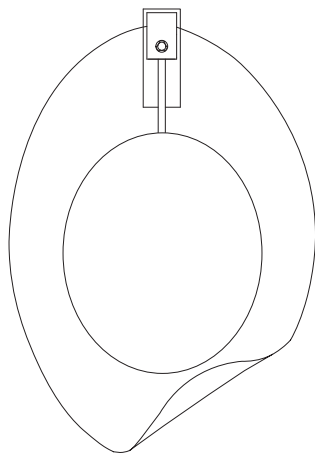

OVOLO COLLECTION

WALL SCONCE

SPECIFICATION SHEET

NORTH AMERICA

5.2"

1.97"

23.6"

5.2"

OV_WS_UL_21V2

ABOUT OVOLO

Ovolo is a sculptural form that typifies the artistry of Articolo's design philosophy. Its organic shape conceals a custom light source; a handcrafted disc encased in brass that floats with weightlessness behind a striking glass form, mouth-blown in Murano, Italy. Articolo's signature brass suspension is superbly crafted with a bespoke lock and key detail.

LEAD TIME

8 - 10 weeks

LIGHT SOURCE

13W 1A LED board
2700K warm white
1000 lumens
Dimmable (upon request)

INSTALLATION

Supplied with external driver
and mounting plate to fit
4.0/3.5 Jbox

WEIGHT

22 lb