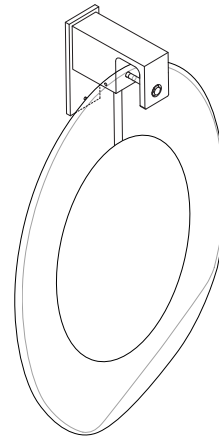

OVOLO COLLECTION

WALL SCONCE

SPECIFICATION SHEET

NORTH AMERICA

5.2"

1.97"

23.6"

5.2"

OV_WS_UL_21V2

ABOUT OVOLO

Ovolo is a sculptural form that typifies the artistry of Articolo's design philosophy. Its organic shape conceals a custom light source; a handcrafted disc encased in brass that floats with weightlessness behind a striking glass form, mouth-blown in Murano, Italy. Articolo's signature brass suspension is superbly crafted with a bespoke lock and key detail.