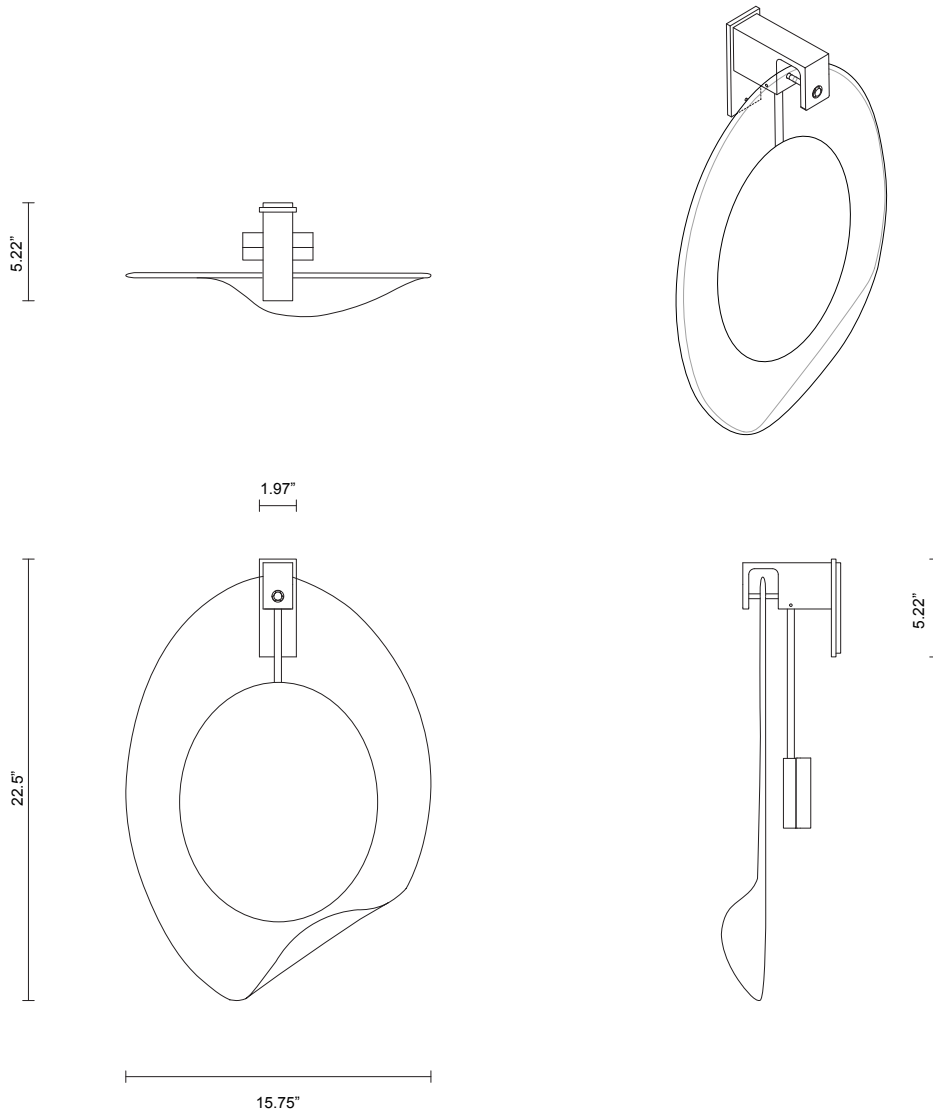

OVOLO COLLECTION

WALL SCONCE

SPECIFICATION SHEET

NORTH AMERICA

OV_WS_UL_21V4

ABOUT OVOLO

Ovolo is a sculptural form that typifies the artistry of Articolo's design philosophy. Its organic shape conceals a custom light source; a handcrafted disc encased in brass that floats with weightlessness behind a striking glass form, mouth-blown in Murano, Italy. Articolo's signature brass suspension is superbly crafted with a bespoke lock and key detail.

* PLEASE NOTE

Shade dimensions inclusive of overall height may vary marginally due to the nature of mouth blown glass.

LEAD TIME

8 - 10 weeks

LIGHT SOURCE

13W 1A LED board
2700K warm white
1000 lumens
Dimmable (upon request)

INSTALLATION

Supplied with external driver and mounting plate to fit 4.0/3.5 Jbox

WEIGHT

22 lb

FITTING FINISHES

Brass
Mid Bronze
Satin Nickel
Black Electroplate

SHADE COLOURS

White
Black

CERTIFICATION

US/ETL/CA

WARRANTY

3 years