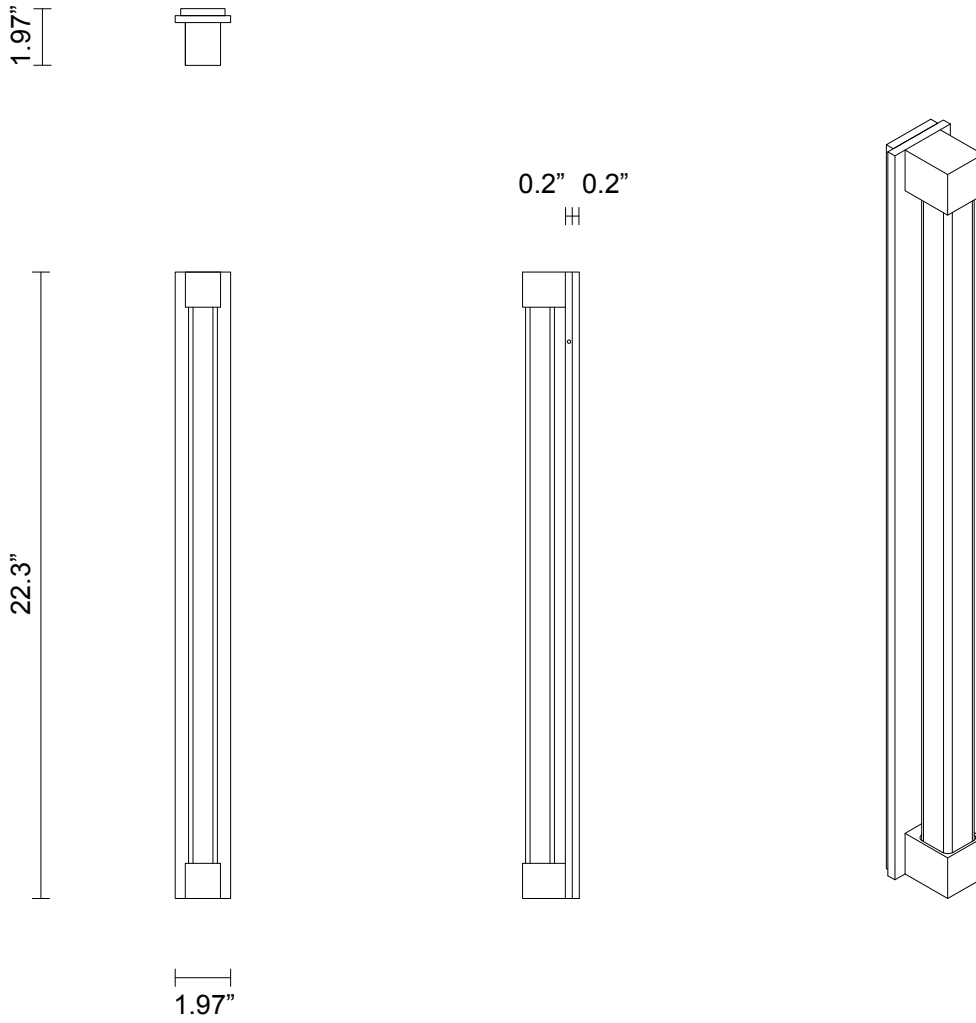

FINI COLLECTION

WALL SCONCE

SPECIFICATION SHEET

NORTH AMERICA

FN_WS_UL_21V1

ABOUT FINI

Inspired by refractions of light dancing on the horizon, Fini is a handcrafted solid glass rod encased in linear brass form. Characterised by an uneven surface, Fini refracts light to create a dynamic luminescence that appears animated.

LEAD TIME

8 - 10 weeks

LIGHT SOURCE

2 x 12VDC LED Board
350mA CC
2700K warm white
860lm total output

INSTALLATION

Supplied with external driver and mounting plate to fit 4.0/3.5 Jbox

WEIGHT

5.5 lb