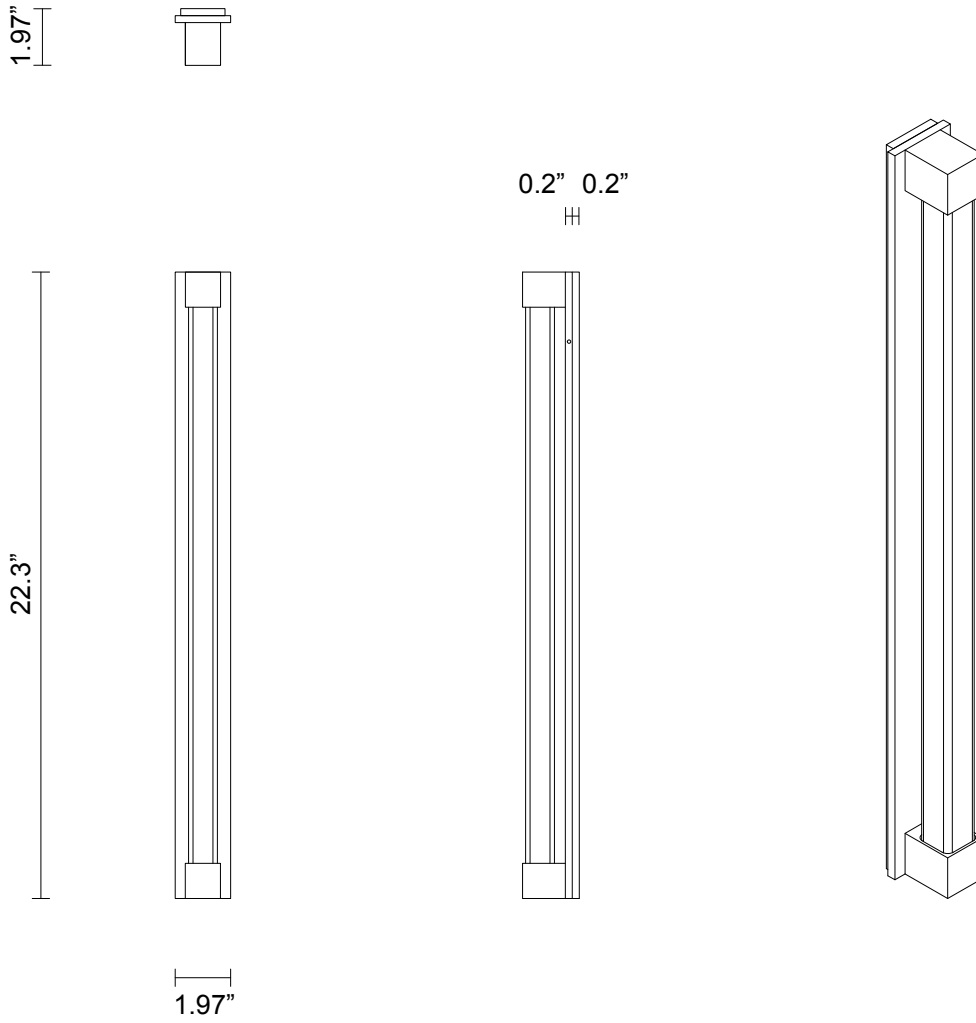

FINI COLLECTION

WALL SCONCE

SPECIFICATION SHEET

NORTH AMERICA

FN_WS_UL_21V2

ABOUT FINI

Inspired by refractions of light dancing on the horizon, Fini is a handcrafted solid glass rod encased in linear brass form. Characterised by an uneven surface, Fini refracts light to create a dynamic luminescence that appears animated.

LEAD TIME

8 - 10 weeks

LIGHT SOURCE

2 x 4.2W LED Board
350mA CC
2700K warm white
800lm total output

INSTALLATION

Supplied with external driver and mounting plate to fit 4.0/3.5 Jbox

WEIGHT

5.5 lb