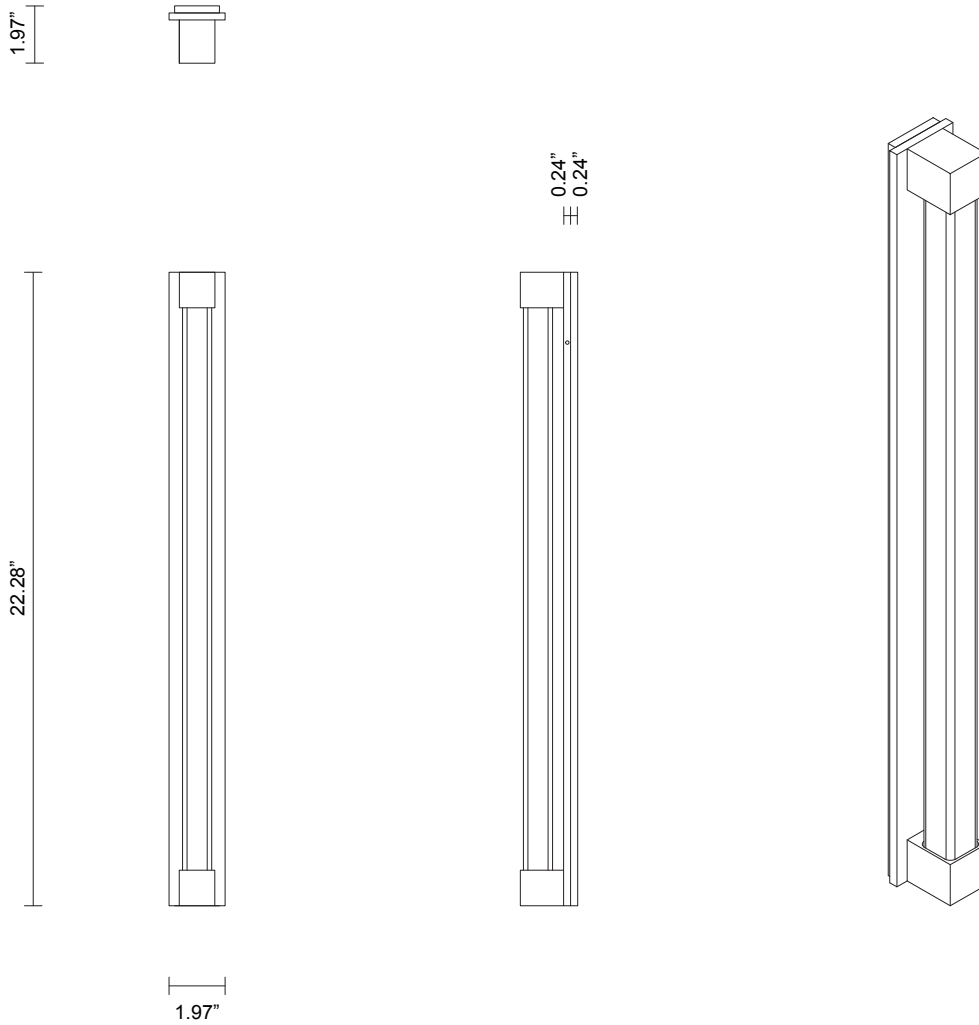

FINI COLLECTION

WALL SCONCE

SPECIFICATION SHEET

NORTH AMERICA

FN_WS_UL_21V6

ABOUT FINI

Inspired by refractions of light dancing on the horizon, Fini is a handcrafted solid glass rod encased in linear brass form. Characterised by an uneven surface, Fini refracts light to create a dynamic luminescence that appears animated.

LEAD TIME

8 - 10 weeks

LIGHT SOURCE

2 x 4.2W LED Board
350mA CC
2700K warm white
800 total lumen output
Dimmable

INSTALLATION

Supplied with external driver and mounting plate to fit 4.0/3.5 Jbox

WEIGHT

5.5 lb