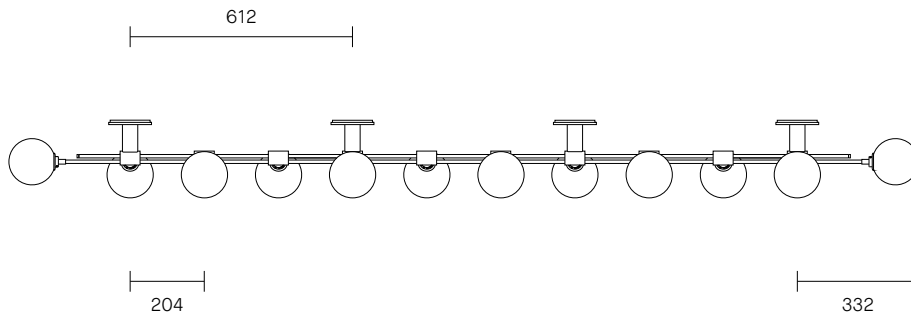

TRILOGY COLLECTION
HORIZONTAL WALL SCONCE

SPECIFICATION SHEET
AUSTRALIA / INTERNATIONAL

TRIOLOGY COLLECTION

HORIZONTAL WALL SCONCE

SPECIFICATION SHEET

AUSTRALIA / INTERNATIONAL

TR_HWS_AU_20V1

ABOUT TRIOLOGY

LEAD TIME

6 - 8 weeks

LIGHT SOURCE

12 x 12V G4 2W LED bipin
2700K warm white
2400 total lumen output
Dimmable (upon request)
Lamps included

INSTALLATION

Supplied with external drivers

CUSTOMISATION

Customisation of ball positions available

WEIGHT

26kg

CERTIFICATION

CE/AU

WARRANTY

3 years

FITTING FINISHES

Brass
Mid Bronze
Satin Nickel (shown)