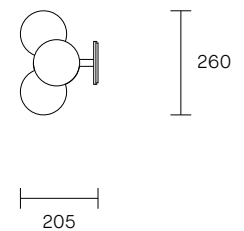

TRILOGY COLLECTION
HORIZONTAL WALL SCONCE

SPECIFICATION SHEET
AUSTRALIA / INTERNATIONAL

TRIOLOGY COLLECTION

HORIZONTAL WALL SCONCE

SPECIFICATION SHEET

AUSTRALIA / INTERNATIONAL

TR_HWS_AU_20V1

ABOUT TRIOLOGY

LEAD TIME

6 - 8 weeks

LIGHT SOURCE

12 x 12V G4 2W LED bipin
2700K warm white
2400 total lumen output
Dimmable (upon request)
Lamps included

INSTALLATION

Supplied with external drivers

CUSTOMISATION

Customisation of ball positions available