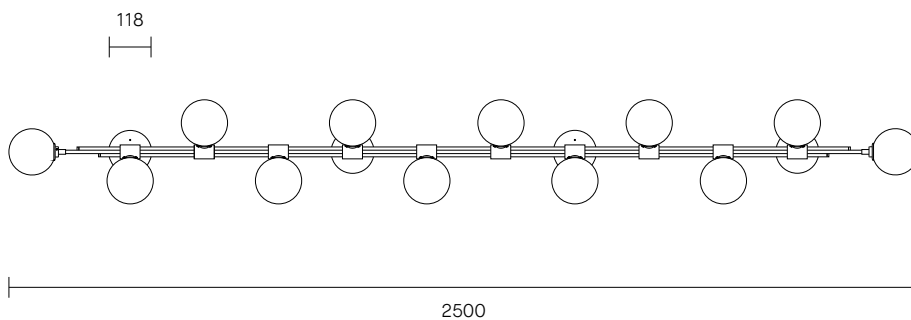

TRILOGY COLLECTION
HORIZONTAL WALL SCONCE

SPECIFICATION SHEET
AUSTRALIA / INTERNATIONAL

TRIOLOGY COLLECTION

HORIZONTAL WALL SCONCE

SPECIFICATION SHEET

AUSTRALIA / INTERNATIONAL

TR_HWS_AU_20V1

ABOUT TRIOLOGY

LEAD TIME

6 - 8 weeks

LIGHT SOURCE

12 x 12V G4 2W LED bipin
2700K warm white
2400 total lumen output
Dimmable (upon request)
Lamps included

INSTALLATION

Supplied with external drivers

CUSTOMISATION

Customisation of ball positions available