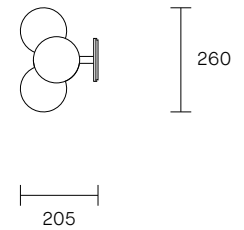

TRILOGY COLLECTION
HORIZONTAL WALL SCONCE

SPECIFICATION SHEET
AUSTRALIA / INTERNATIONAL

TRIOLOGY COLLECTION
HORIZONTAL WALL SCONCE

SPECIFICATION SHEET
AUSTRALIA / INTERNATIONAL

TR_HWS_AU_20V1

ABOUT TRIOLOGY

LEAD TIME

6 - 8 weeks

LIGHT SOURCE

12 x 12V G4 2W LED bipin
2700K warm white
2400 total lumen output
Dimmable (upon request)
Lamps included

INSTALLATION

Supplied with external drivers

CUSTOMISATION

Customisation of ball positions available