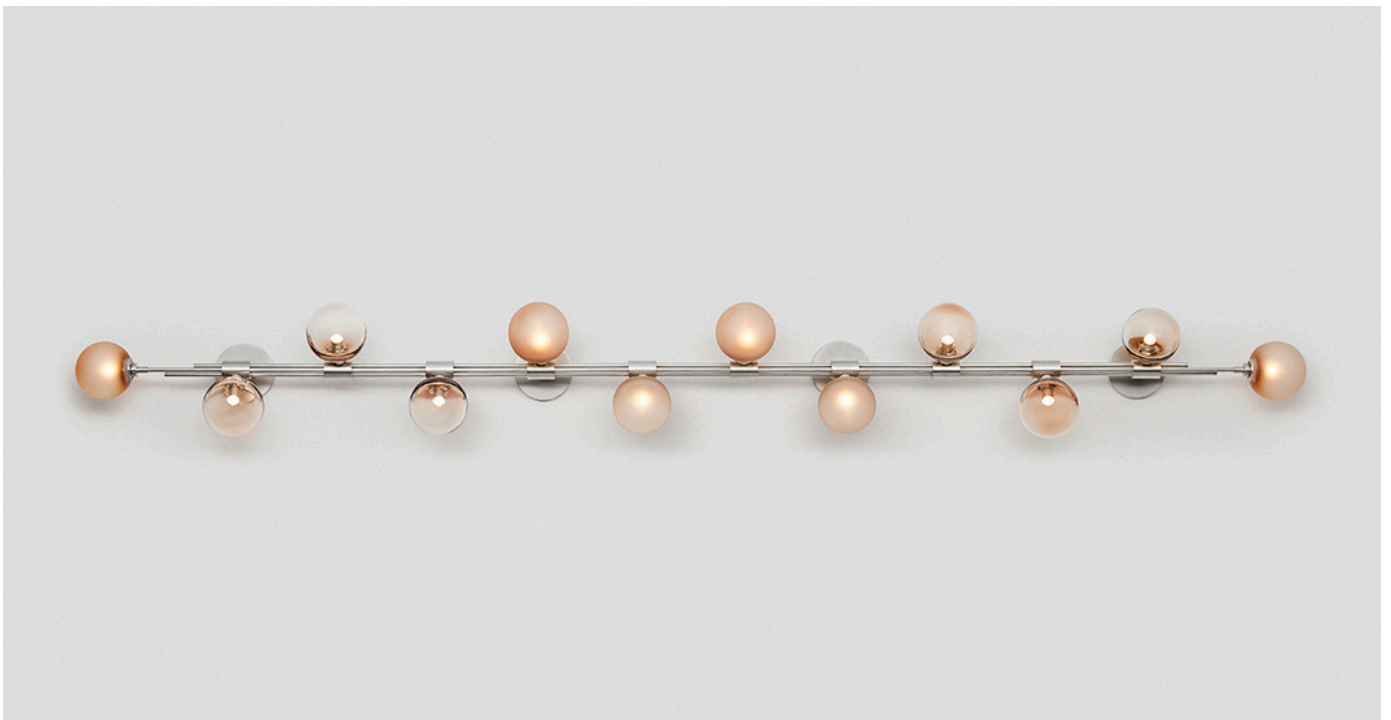

TRILOGY COLLECTION
HORIZONTAL WALL SCONCE

SPECIFICATION SHEET
AUSTRALIA / INTERNATIONAL

TRIOLOGY COLLECTION
HORIZONTAL WALL SCONCE

SPECIFICATION SHEET
AUSTRALIA / INTERNATIONAL

TR_HWS_AU_20V1

ABOUT TRIOLOGY

Trilogy collection exemplifies contemporary sophistication of yesteryear drawing from art deco imaginings with staggered rods and jewel like cuff detailing and a trio of mouthblown orbs.

Available in wall sconce and pendant options.

LEAD TIME

6 - 8 weeks

LIGHT SOURCE

12 x 12V G4 2W LED bipin
2700K warm white
2400 total lumen output
Dimmable (upon request)
Lamps included

INSTALLATION

Supplied with external drivers

CUSTOMISATION

Customisation of ball positions available

FITTING OPTIONS

12 ball (shown)

SHADE COLOURS

Frosted White
Tea (shown)
Frosted Tea (shown)
Sea Blue
Frosted Sea Blue
Sea Green
Frosted Sea Green
Drunken Emerald
White Spoti
Black Spoti
Scandi