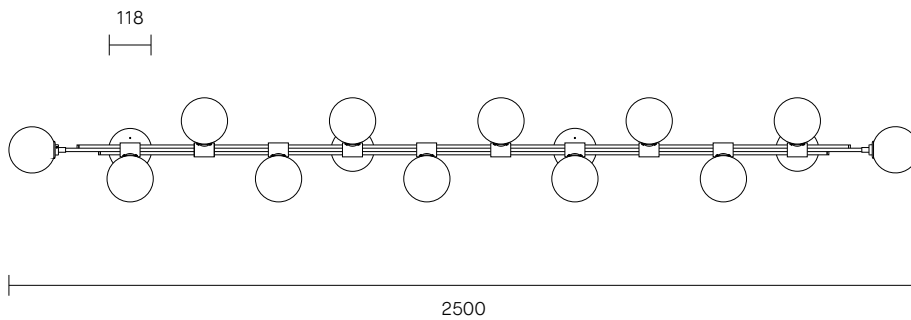

TRILOGY COLLECTION
HORIZONTAL WALL SCONCE

SPECIFICATION SHEET
AUSTRALIA / INTERNATIONAL

TRIOLOGY COLLECTION
HORIZONTAL WALL SCONCE

SPECIFICATION SHEET
AUSTRALIA / INTERNATIONAL

TR_HWS_AU_20V1

ABOUT TRIOLOGY

LEAD TIME

6 - 8 weeks

LIGHT SOURCE

12 x 12V G4 2W LED bipin
2700K warm white
2400 total lumen output
Dimmable (upon request)
Lamps included

INSTALLATION

Supplied with external drivers

CUSTOMISATION

Customisation of ball positions available