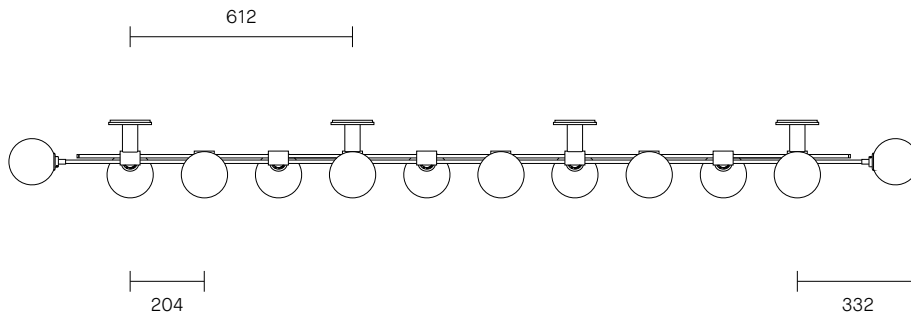

TRILOGY COLLECTION
HORIZONTAL WALL SCONCE

SPECIFICATION SHEET
AUSTRALIA / INTERNATIONAL

TRIOLOGY COLLECTION
HORIZONTAL WALL SCONCE

SPECIFICATION SHEET
AUSTRALIA / INTERNATIONAL

TR_HWS_AU_20V1

ABOUT TRIOLOGY

LEAD TIME

6 - 8 weeks

LIGHT SOURCE

12 x 12V G4 2W LED bipin
2700K warm white
2400 total lumen output
Dimmable (upon request)
Lamps included

INSTALLATION

Supplied with external drivers

CUSTOMISATION

Customisation of ball positions available

WEIGHT

26kg

CERTIFICATION

CE/AU

WARRANTY

3 years

FITTING FINISHES

Brass
Mid Bronze
Satin Nickel (shown)