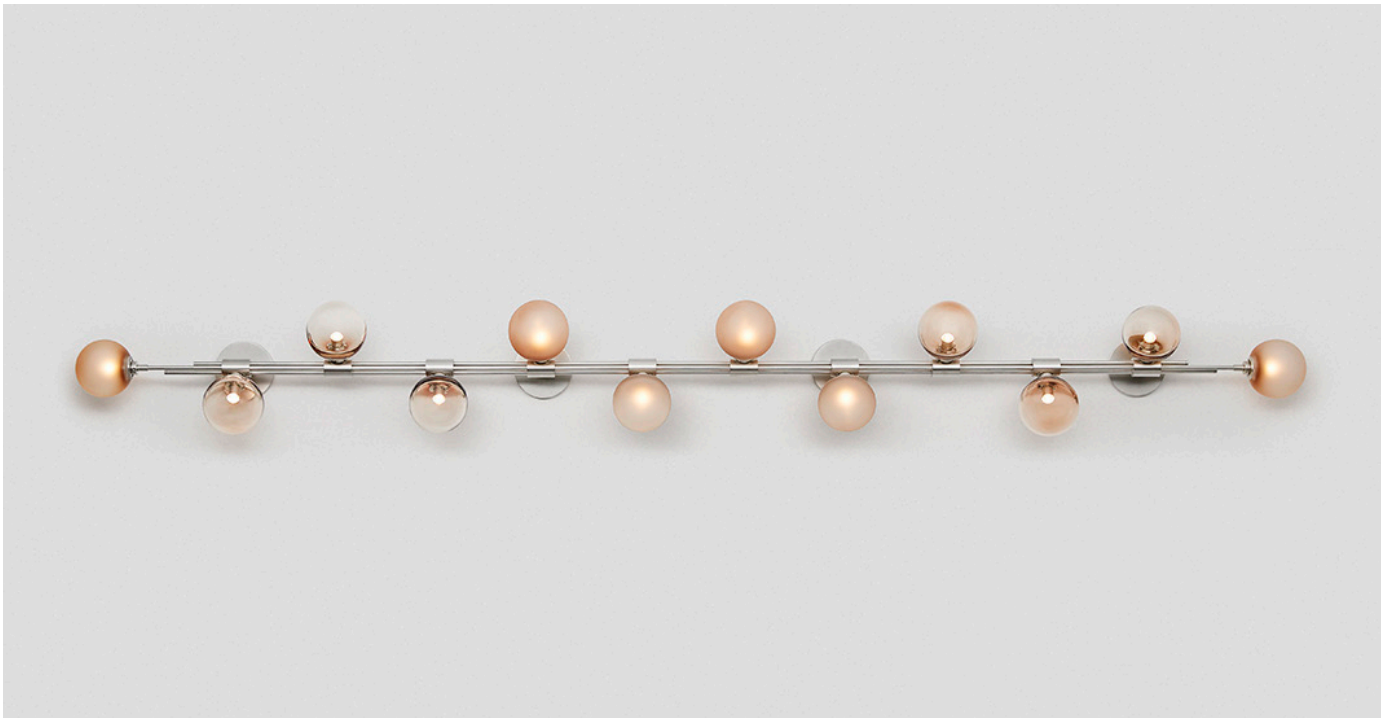

TRILOGY COLLECTION  
HORIZONTAL WALL SCONCE

UL SPECIFICATION SHEET  
NORTH AMERICA

ARTICOLO

TRIOLOGY COLLECTION  
HORIZONTAL WALL SCONCE

UL SPECIFICATION SHEET  
NORTH AMERICA

TR\_HWS\_UL\_20V1

**ABOUT TRIOLOGY**

Trilogy collection exemplifies contemporary sophistication of yesteryear drawing from art deco imaginings with staggered rods and jewel like cuff detailing and a trio of mouthblown orbs.

Available in wall sconce and pendant options.

**LEAD TIME**

8 - 10 weeks

**LIGHT SOURCE**

12 x 12V G4 LED Bi-Pin 2.5W  
2700K warm white  
3000 total lumen output  
Dimmable (upon request)  
Lamps included

**INSTALLATION**

Supplied with external drivers

**FITTING FINISHES**

Brass  
Mid Bronze  
Satin Nickel (shown)

**FITTING OPTIONS**

12 ball (shown)

**SHADE COLOURS**

Frosted White  
Tea (shown)  
Frosted Tea (shown)  
Sea Blue  
Frosted Sea Blue  
Sea Green  
Frosted Sea Green  
Drunken Emerald  
White Spoti  
Black Spoti  
Scandi