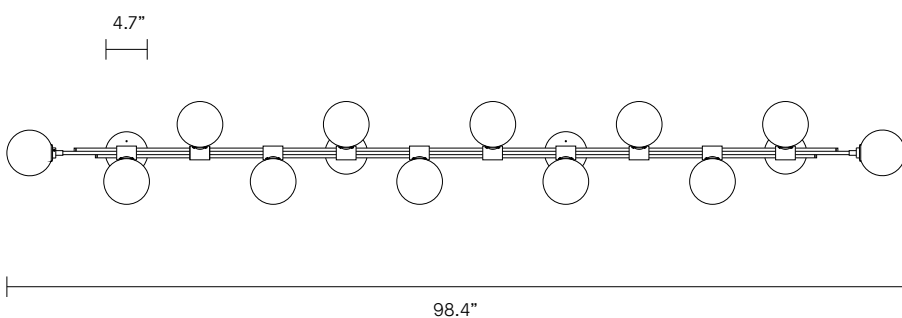

TRILOGY COLLECTION  
HORIZONTAL WALL SCONCE

UL SPECIFICATION SHEET  
NORTH AMERICA

ARTICOLO

TRIOLOGY COLLECTION  
HORIZONTAL WALL SCONCE

UL SPECIFICATION SHEET  
NORTH AMERICA

TR\_HWS\_UL\_20V1

**ABOUT TRIOLOGY**

**LEAD TIME**

8 - 10 weeks

**LIGHT SOURCE**

12 x 12V G4 LED Bi-Pin 2.5W  
2700K warm white  
3000 total lumen output  
Dimmable (upon request)  
Lamps included

**INSTALLATION**

Supplied with external drivers

**CUSTOMISATION**

Customisation of ball positions available

**WEIGHT**

57 lb

**CERTIFICATION**

US/ETL/CA

**WARRANTY**

3 years