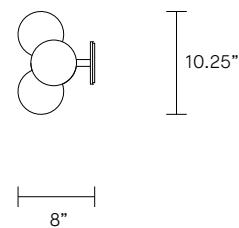

TRILOGY COLLECTION  
HORIZONTAL WALL SCONCE

UL SPECIFICATION SHEET  
NORTH AMERICA

ARTICOLO

TRIOLOGY COLLECTION  
HORIZONTAL WALL SCONCE

UL SPECIFICATION SHEET  
NORTH AMERICA

TR\_HWS\_UL\_20V1

**ABOUT TRIOLOGY**

**CUSTOMISATION**

Customisation of ball positions available

**WEIGHT**

57 lb

**CERTIFICATION**

US/ETL/CA

**WARRANTY**

3 years