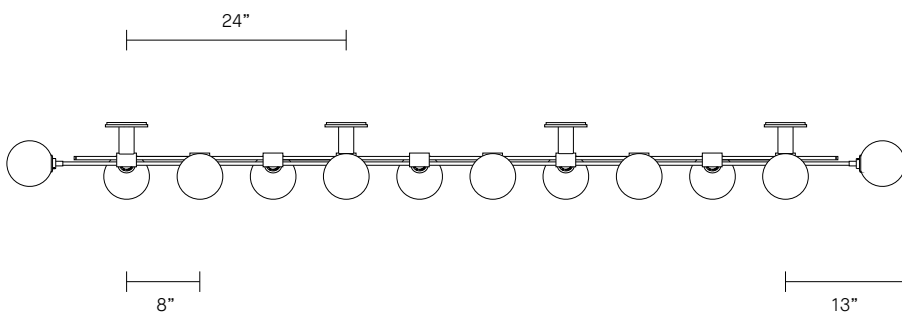

TRILOGY COLLECTION  
HORIZONTAL WALL SCONCE

UL SPECIFICATION SHEET  
NORTH AMERICA

ARTICOLO

TRIOLOGY COLLECTION  
HORIZONTAL WALL SCONCE

UL SPECIFICATION SHEET  
NORTH AMERICA

TR\_HWS\_UL\_20V1

**ABOUT TRIOLOGY**

**LEAD TIME**

8 - 10 weeks

**LIGHT SOURCE**

12 x 12V G4 LED Bi-Pin 2.5W  
2700K warm white  
3000 total lumen output  
Dimmable (upon request)  
Lamps included

**INSTALLATION**

Supplied with external drivers

**CUSTOMISATION**

Customisation of ball positions available

**WEIGHT**

57 lb

**CERTIFICATION**

US/ETL/CA

**WARRANTY**

3 years