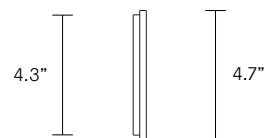

TRIOLOGY COLLECTION
HORIZONTAL WALL SCONCE

UL SPECIFICATION SHEET
NORTH AMERICA

TR_HWS_UL_20V1

ABOUT TRIOLOGY

Trilogy collection exemplifies contemporary sophistication of yesteryear drawing from art deco imaginings with staggered rods and jewel like cuff detailing and a trio of mouthblown orbs.

Available in wall sconce and pendant options.

LEAD TIME

8 - 10 weeks

LIGHT SOURCE

12 x 12V G4 LED Bi-Pin 2.5W
2700K warm white
3000 total lumen output
Dimmable (upon request)
Lamps included

INSTALLATION

Supplied with external drivers

CUSTOMISATION

Customisation of ball positions available

WEIGHT

57 lb

CERTIFICATION

US/ETL/CA

WARRANTY

3 years

FITTING FINISHES

Brass
Mid Bronze
Satin Nickel (shown)

FITTING OPTIONS

12 ball (shown)

SHADE COLOURS

Frosted White
Tea (shown)
Frosted Tea (shown)
Sea Blue
Frosted Sea Blue
Sea Green
Frosted Sea Green
Drunken Emerald
White Spoti
Black Spoti
Scandi