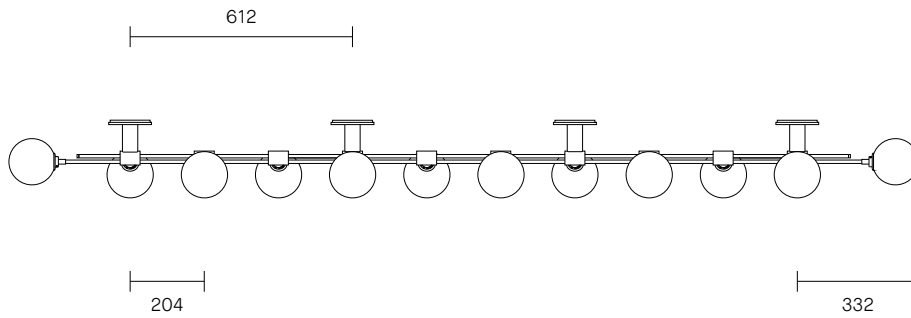

TRILOGY COLLECTION
HORIZONTAL WALL SCONCE

SPECIFICATION SHEET
AUSTRALIA / INTERNATIONAL

TRIOLOGY COLLECTION
HORIZONTAL WALL SCONCE

SPECIFICATION SHEET
AUSTRALIA / INTERNATIONAL

TR_HWS_AU_20V1

ABOUT TRIOLOGY

LEAD TIME

6 - 8 weeks

LIGHT SOURCE

12 x 12V G4 2W LED bipin
2700K warm white
2400 total lumen output
Dimmable (upon request)
Lamps included

INSTALLATION

Supplied with external drivers

CUSTOMISATION

Customisation of ball positions available

WEIGHT

26kg

CERTIFICATION

CE/AU

WARRANTY

3 years

FITTING FINISHES

Brass
Mid Bronze
Satin Nickel (shown)