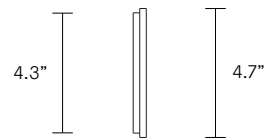

TRIOLOGY COLLECTION
HORIZONTAL WALL SCONCE

UL SPECIFICATION SHEET
NORTH AMERICA

TR_HWS_UL_20V1

ABOUT TRIOLOGY

Trilogy collection exemplifies contemporary sophistication of yesteryear drawing from art deco imaginings with staggered rods and jewel like cuff detailing and a trio of mouthblown orbs.

Available in wall sconce and pendant options.

LEAD TIME

8 - 10 weeks

LIGHT SOURCE

12 x 12V G4 LED Bi-Pin 2.5W
2700K warm white
3000 total lumen output
Dimmable (upon request)
Lamps included

INSTALLATION

Supplied with external drivers

CUSTOMISATION

Customisation of ball positions available

WEIGHT

57 lb

CERTIFICATION

US/ETL/CA

WARRANTY

3 years

FITTING FINISHES

Brass
Mid Bronze
Satin Nickel (shown)

FITTING OPTIONS

12 ball (shown)

SHADE COLOURS

Frosted White (shown)
Tea
Frosted Tea
Sea Blue
Frosted Sea Blue
Sea Green
Frosted Sea Green
Drunken Emerald
White Spoti
Black Spoti
Scandi