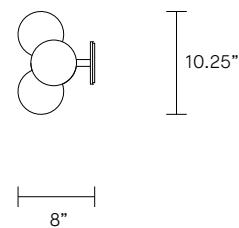

TRILOGY COLLECTION
HORIZONTAL WALL SCONCE

UL SPECIFICATION SHEET
NORTH AMERICA

ARTICOLO

TRIOLOGY COLLECTION
HORIZONTAL WALL SCONCE

UL SPECIFICATION SHEET
NORTH AMERICA

TR_HWS_UL_20V1

ABOUT TRIOLOGY

Trilogy collection exemplifies contemporary sophistication of yesteryear drawing from art deco imaginings with staggered rods and jewel like cuff detailing and a trio of mouthblown orbs.

CUSTOMISATION

Customisation of ball positions available

WEIGHT

57 lb

CERTIFICATION

US/ETL/CA

WARRANTY

3 years