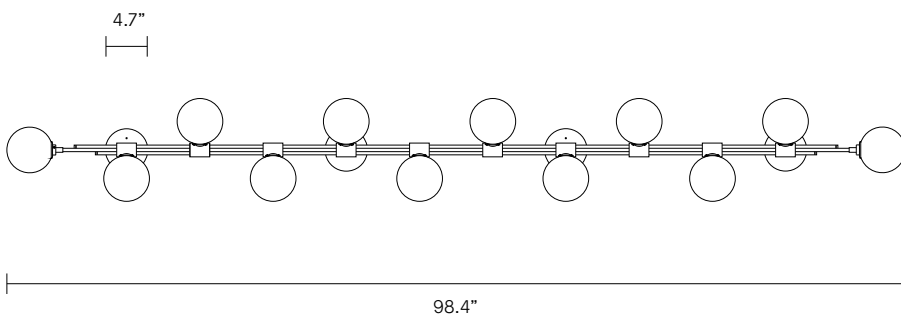

TRILOGY COLLECTION
HORIZONTAL WALL SCONCE

UL SPECIFICATION SHEET
NORTH AMERICA

ARTICOLO

TRIOLOGY COLLECTION
HORIZONTAL WALL SCONCE

UL SPECIFICATION SHEET
NORTH AMERICA

TR_HWS_UL_20V1

ABOUT TRIOLOGY

Trilogy collection exemplifies contemporary sophistication of yesteryear drawing from art deco imaginings with staggered rods and jewel like cuff detailing and a trio of mouthblown orbs.

Available in wall sconce and pendant options.

LEAD TIME

8 - 10 weeks

LIGHT SOURCE

12 x 12V G4 LED Bi-Pin 2.5W
2700K warm white
3000 total lumen output
Dimmable (upon request)
Lamps included

INSTALLATION

Supplied with external drivers

CUSTOMISATION

Customisation of ball positions available

WEIGHT

57 lb

CERTIFICATION

US/ETL/CA

WARRANTY

3 years