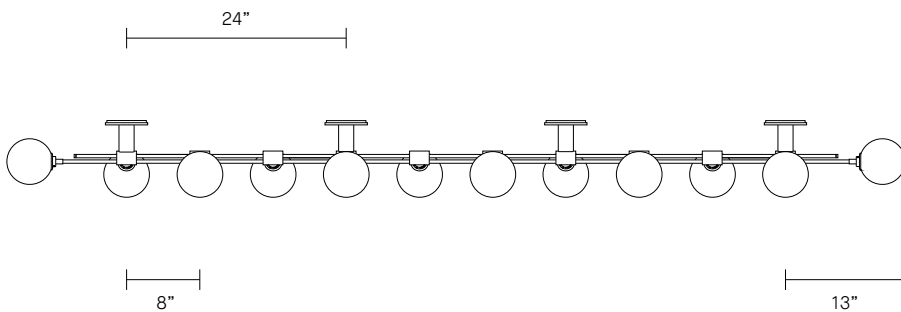

TRILOGY COLLECTION
HORIZONTAL WALL SCONCE

UL SPECIFICATION SHEET
NORTH AMERICA

ARTICOLO

TRIOLOGY COLLECTION
HORIZONTAL WALL SCONCE

UL SPECIFICATION SHEET
NORTH AMERICA

TR_HWS_UL_20V1

ABOUT TRIOLOGY

Trilogy collection exemplifies contemporary sophistication of yesteryear drawing from art deco imaginings with staggered rods and jewel like cuff detailing and a trio of mouthblown orbs.

Available in wall sconce and pendant options.

LEAD TIME

8 - 10 weeks

LIGHT SOURCE

12 x 12V G4 LED Bi-Pin 2.5W
2700K warm white
3000 total lumen output
Dimmable (upon request)
Lamps included

INSTALLATION

Supplied with external drivers

CUSTOMISATION

Customisation of ball positions available

WEIGHT

57 lb

CERTIFICATION

US/ETL/CA

WARRANTY

3 years