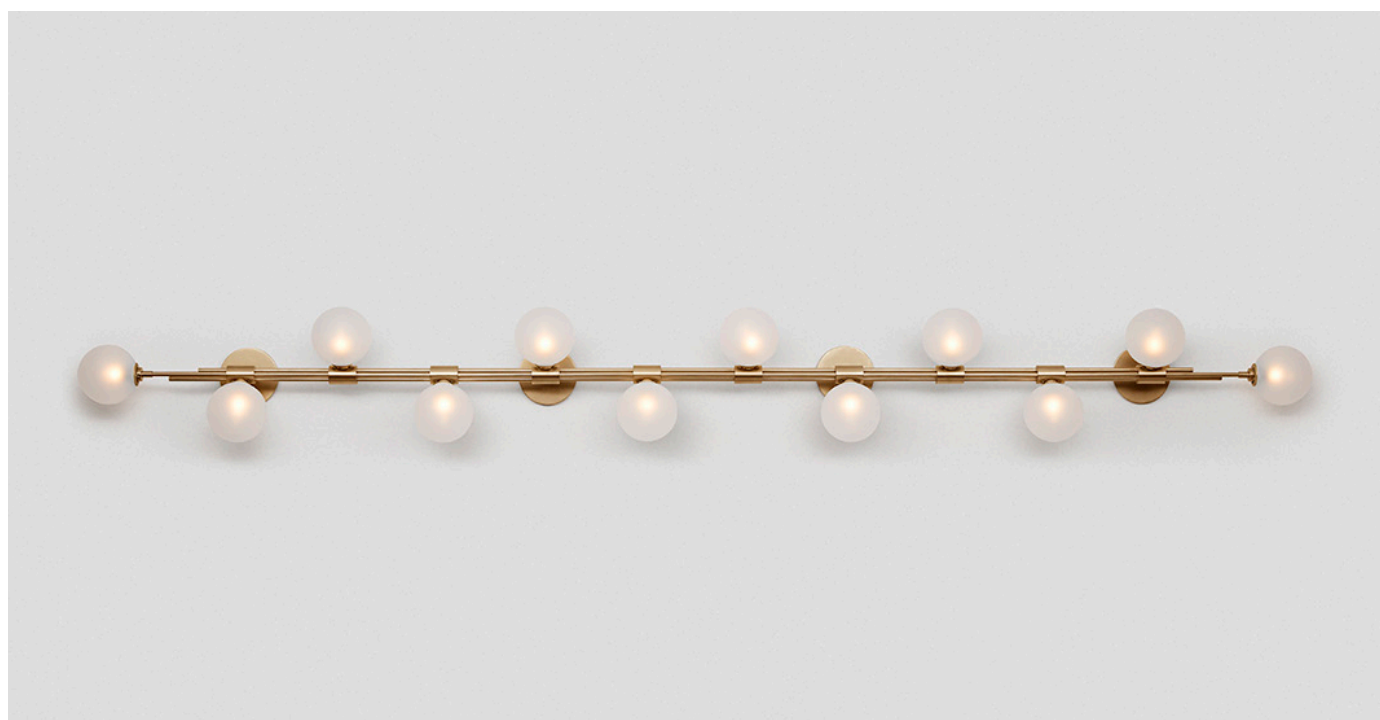

TRILOGY COLLECTION

12 BALL HORIZONTAL WALL SCONCE

SPECIFICATION SHEET

AUSTRALIA / INTERNATIONAL

ARTICOLO

TRILOGY COLLECTION

12 BALL HORIZONTAL WALL SCONCE

SPECIFICATION SHEET

AUSTRALIA / INTERNATIONAL

TR_HWS_AU_21V6

ABOUT TRILOGY

Trilogy collection exemplifies contemporary sophistication of yesteryear drawing from art deco imaginings with staggered rods, jewel like cuff detailing and mouth-blown orbs.

Showcasing deceptively sophisticated engineering, a hallmark of Articolo's growing body of work, the breath-taking Trilogy marries finely crafted metalwork with the superb beauty of artisan glass.

LEAD TIME

6 - 8 weeks

LIGHT SOURCE

12 x 12V G4 2W LED bipin
2700K warm white
2400 total lumen output
Dimmable
Lamps included

INSTALLATION

Supplied with external drivers

CUSTOMISATION

Customisation of ball positions available