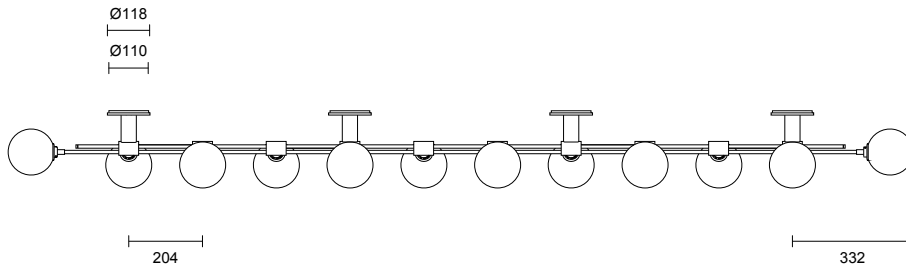

TRILOGY COLLECTION

12 BALL HORIZONTAL WALL SCONCE

SPECIFICATION SHEET

AUSTRALIA / INTERNATIONAL

TR_HWS_AU_21V6

ABOUT TRILOGY

Trilogy collection exemplifies contemporary sophistication of yesteryear drawing from art deco imaginings with staggered rods, jewel like cuff detailing and mouth-blown orbs.

Showcasing deceptively sophisticated engineering, a hallmark of Articolo's growing body of work, the breath-taking Trilogy marries finely crafted metalwork with the superb beauty of artisan glass.

LEAD TIME

6 - 8 weeks

LIGHT SOURCE

12 x 12V G4 2W LED bipin
2700K warm white
2400 total lumen output
Dimmable
Lamps included

INSTALLATION

Supplied with external drivers

CUSTOMISATION

Customisation of ball positions available

WEIGHT

26kg

CERTIFICATION

CE/AU

WARRANTY

3 years

FITTING FINISHES

Brass
Mid Bronze
Satin Nickel
Black Electroplate

FITTING OPTIONS

6 ball
9 ball
12 ball

SHADE COLOURS

Snow
Scandi
Spoti Black
Spoti White
Drunken Emerald
Tea
Frosted Tea
Fizi (weight: 40kg)