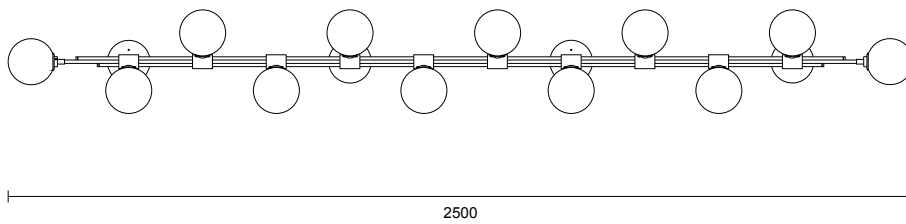

TRILOGY COLLECTION

12 BALL HORIZONTAL WALL SCONCE

SPECIFICATION SHEET

AUSTRALIA / INTERNATIONAL

TR_HWS_AU_21V6

ABOUT TRILOGY

Trilogy collection exemplifies contemporary sophistication of yesteryear drawing from art deco imaginings with staggered rods, jewel like cuff detailing and mouth-blown orbs.

Showcasing deceptively sophisticated engineering, a hallmark of Articolo's growing body of work, the breath-taking Trilogy marries finely crafted metalwork with the superb beauty of artisan glass.

LEAD TIME

6 - 8 weeks

LIGHT SOURCE

12 x 12V G4 2W LED bipin
2700K warm white
2400 total lumen output
Dimmable
Lamps included

INSTALLATION

Supplied with external drivers

CUSTOMISATION

Customisation of ball positions available

WEIGHT

26kg

CERTIFICATION

CE/AU

WARRANTY

3 years

FITTING FINISHES

Brass
Mid Bronze
Satin Nickel
Black Electroplate

FITTING OPTIONS

6 ball
9 ball
12 ball

SHADE COLOURS

Snow
Scandi
Spoti Black
Spoti White
Drunken Emerald
Tea
Frosted Tea
Fizi (weight: 40kg)