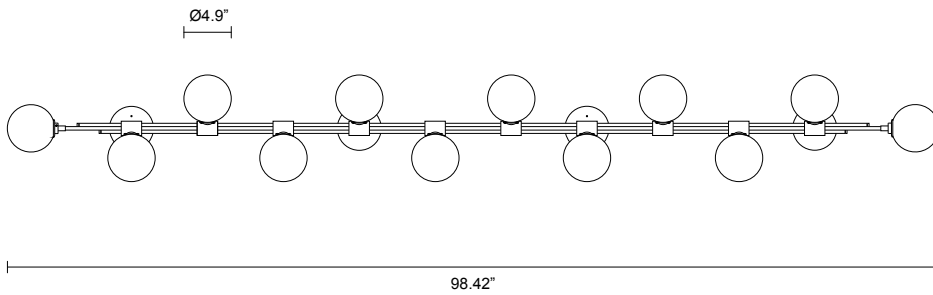

TRIOLOGY COLLECTION

12 BALL HORIZONTAL WALL SCONCE

SPECIFICATION SHEET

NORTH AMERICA

TR_HWS_UL_21V4

ABOUT TRILOGY

Trilogy collection exemplifies contemporary sophistication of yesteryear drawing from art deco imaginings with staggered rods, jewel like cuff detailing and mouth-blown orbs.

Showcasing deceptively sophisticated engineering, a hallmark of Articolo's growing body of work, the breath-taking Trilogy marries finely crafted metalwork with the superb beauty of artisan glass.

LEAD TIME

8 - 10 weeks

LIGHT SOURCE

12 x 12V G4 2.5W LED bipin
2700k warm white
3000 total lumen output
Dimmable
Lamps included

CUSTOMISATION

Customisation of ball positions available

INSTALLATION

Supplied with external driver and mounting plate to fit
4.0/3.5 Jbox

WEIGHT

57 lb

CERTIFICATION

US/ETL/CA

WARRANTY

3 years

FITTING FINISHES

Brass
Mid Bronze
Satin Nickel
Black Electroplate

FITTING OPTIONS

6 ball
9 ball
12 ball

SHADE COLOURS

Snow
Scandi
Spoti Black
Spoti White
Drunken Emerald
Tea
Frosted Tea
Fizi (weight: 88 lb)