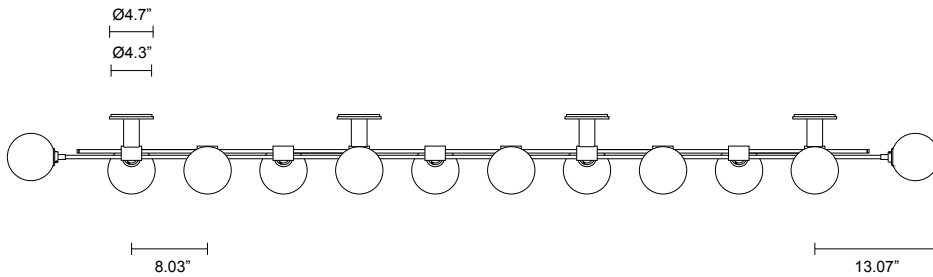

TRIOLOGY COLLECTION

12 BALL HORIZONTAL WALL SCONCE

SPECIFICATION SHEET

NORTH AMERICA

TR_HWS_UL_21V4

ABOUT TRILOGY

Trilogy collection exemplifies contemporary sophistication of yesteryear drawing from art deco imaginings with staggered rods, jewel like cuff detailing and mouth-blown orbs.

Showcasing deceptively sophisticated engineering, a hallmark of Articolo's growing body of work, the breath-taking Trilogy marries finely crafted metalwork with the superb beauty of artisan glass.

LEAD TIME

8 - 10 weeks

LIGHT SOURCE

12 x 12V G4 2.5W LED bipin
2700k warm white
3000 total lumen output
Dimmable
Lamps included

CUSTOMISATION

Customisation of ball positions available

INSTALLATION

Supplied with external driver and mounting plate to fit
4.0/3.5 Jbox

WEIGHT

57 lb

CERTIFICATION

US/ETL/CA

WARRANTY

3 years

FITTING FINISHES

Brass
Mid Bronze
Satin Nickel
Black Electroplate

FITTING OPTIONS

6 ball
9 ball
12 ball

SHADE COLOURS

Snow
Scandi
Spoti Black
Spoti White
Drunken Emerald
Tea
Frosted Tea
Fizi (weight: 88 lb)