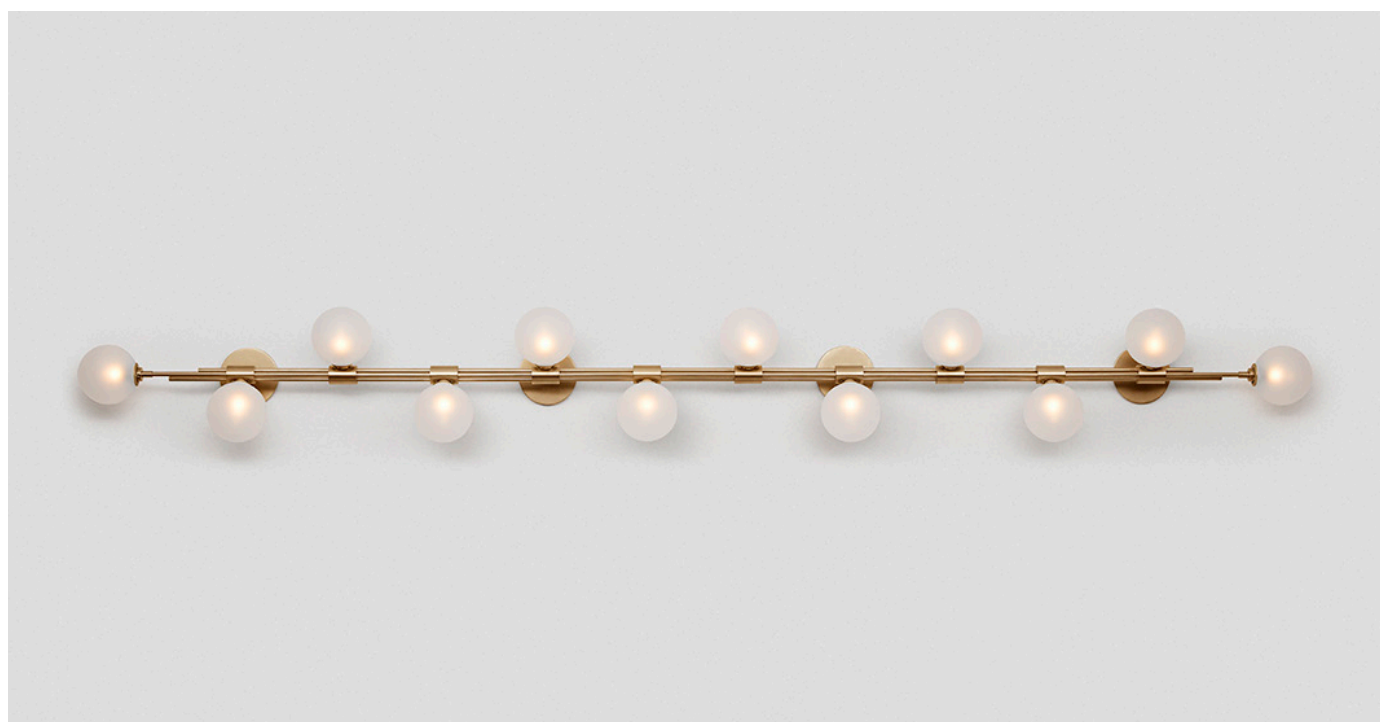

TRILOGY COLLECTION

12 BALL HORIZONTAL WALL SCONCE

SPECIFICATION SHEET

NORTH AMERICA

ARTICOLO

TRIOLOGY COLLECTION

12 BALL HORIZONTAL WALL SCONCE

SPECIFICATION SHEET

NORTH AMERICA

TR_HWS_UL_21V4

ABOUT TRILOGY

Trilogy collection exemplifies contemporary sophistication of yesteryear drawing from art deco imaginings with staggered rods, jewel like cuff detailing and mouth-blown orbs.

Showcasing deceptively sophisticated engineering, a hallmark of Articolo's growing body of work, the breath-taking Trilogy marries finely crafted metalwork with the superb beauty of artisan glass.

LEAD TIME

8 - 10 weeks

LIGHT SOURCE

12 x 12V G4 2.5W LED bipin
2700k warm white
3000 total lumen output
Dimmable
Lamps included

CUSTOMISATION

Customisation of ball positions available

INSTALLATION

Supplied with external driver and mounting plate to fit
4.0/3.5 Jbox