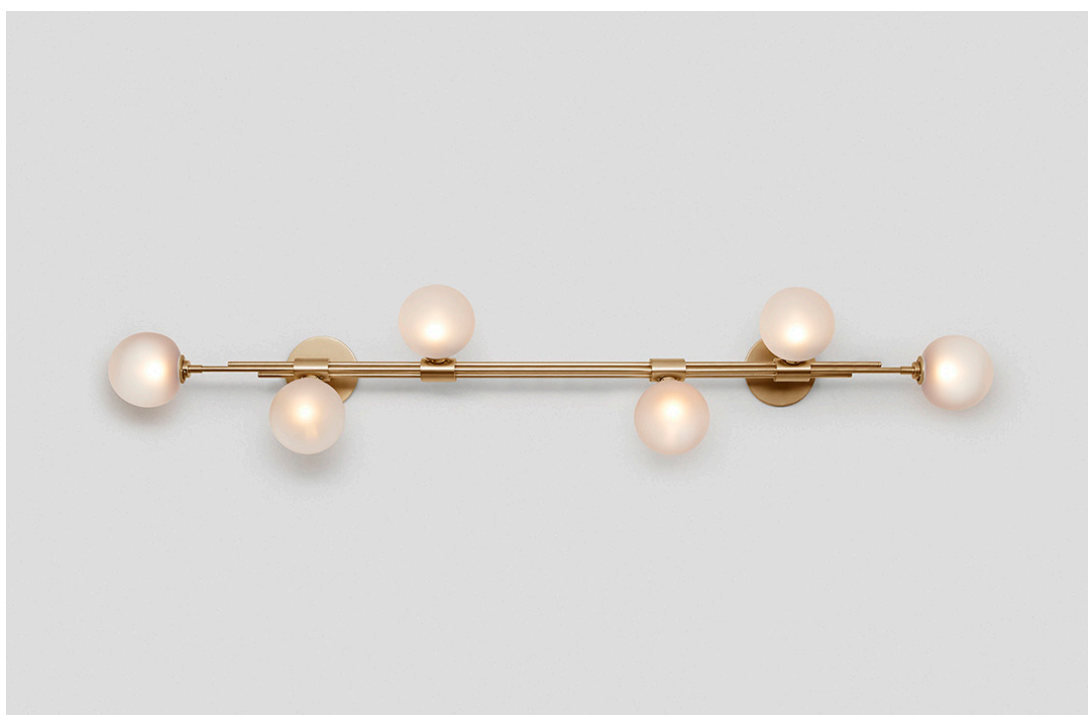

TRILOGY COLLECTION
6 BALL HORIZONTAL WALL SCONCE

SPECIFICATION SHEET
AUSTRALIA / INTERNATIONAL

TRIOLOGY COLLECTION
6 BALL HORIZONTAL WALL SCONCE

SPECIFICATION SHEET
AUSTRALIA / INTERNATIONAL

TR_HWS_AU_22V3

ABOUT TRILOGY

Trilogy collection exemplifies contemporary sophistication of yesteryear drawing from art deco imaginings with staggered rods, jewel like cuff detailing and mouth-blown orbs.

Showcasing deceptively sophisticated engineering, a hallmark of Articolo's growing body of work, the breath-taking Trilogy marries finely crafted metalwork with the superb beauty of artisan glass.

LEAD TIME

6 - 8 weeks

LIGHT SOURCE

6 x 12V G4 2.5W LED bipin
2700K warm white
1500 total lumen output
Dimmable
Lamps included

INSTALLATION

Supplied with external driver

WEIGHT

12kg

SHADE COLOURS

Snow
Spoti Black
Spoti White
Drunken Emerald
Tea
Frosted Tea
Fizi (weight: 20kg)