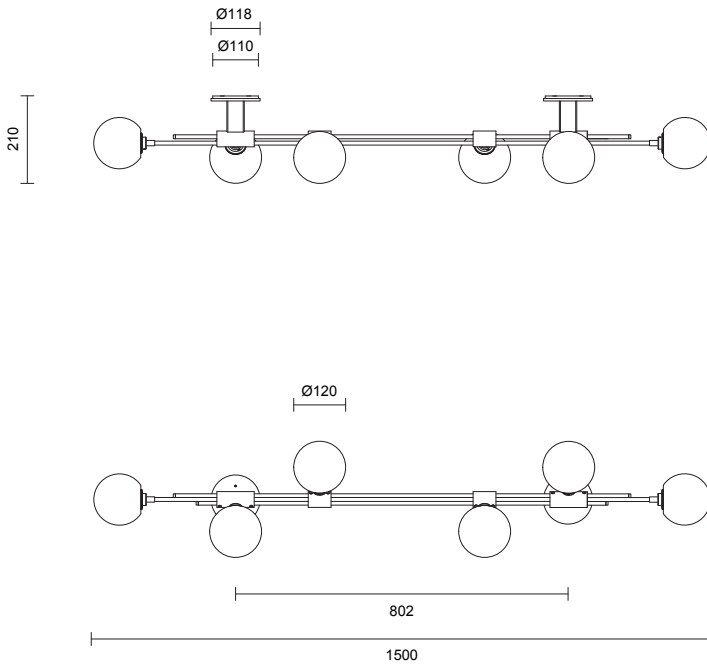

TRILOGY COLLECTION
6 BALL HORIZONTAL WALL SCONCE

SPECIFICATION SHEET
AUSTRALIA / INTERNATIONAL

TRIOLOGY COLLECTION
6 BALL HORIZONTAL WALL SCONCE

SPECIFICATION SHEET
AUSTRALIA / INTERNATIONAL

TR_HWS_AU_22V3

LEAD TIME

6 - 8 weeks

LIGHT SOURCE

6 x 12V G4 2.5W LED bipin
2700K warm white
1500 total lumen output
Dimmable
Lamps included

INSTALLATION

Supplied with external driver

WEIGHT

12kg

CERTIFICATION

CE/AU

WARRANTY

3 years

FITTING FINISHES

Brass
Mid Bronze
Satin Nickel
Black Electroplate

FITTING OPTIONS

6 ball
9 ball
12 ball

SHADE COLOURS

Snow
Spoti Black
Spoti White
Drunken Emerald
Tea
Frosted Tea
Fizi (weight: 20kg)