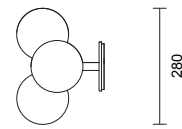

TRILOGY COLLECTION
6 BALL HORIZONTAL WALL SCONCE

SPECIFICATION SHEET
AUSTRALIA / INTERNATIONAL

TRIOLOGY COLLECTION
6 BALL HORIZONTAL WALL SCONCE

SPECIFICATION SHEET
AUSTRALIA / INTERNATIONAL

TR_HWS_AU_22V3