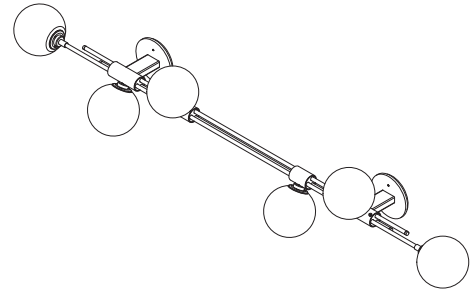

TRILOGY COLLECTION
6 BALL HORIZONTAL WALL SCONCE

SPECIFICATION SHEET
AUSTRALIA / INTERNATIONAL

TRIOLOGY COLLECTION
6 BALL HORIZONTAL WALL SCONCE

SPECIFICATION SHEET
AUSTRALIA / INTERNATIONAL

TR_HWS_AU_22V3

LEAD TIME

6 - 8 weeks

LIGHT SOURCE

6 x 12V G4 2.5W LED bipin
2700K warm white
1500 total lumen output
Dimmable
Lamps included

INSTALLATION

Supplied with external driver

WEIGHT

12kg

CERTIFICATION

CE/AU

WARRANTY

3 years

FITTING FINISHES

Brass
Mid Bronze
Satin Nickel
Black Electroplate

FITTING OPTIONS

6 ball
9 ball
12 ball