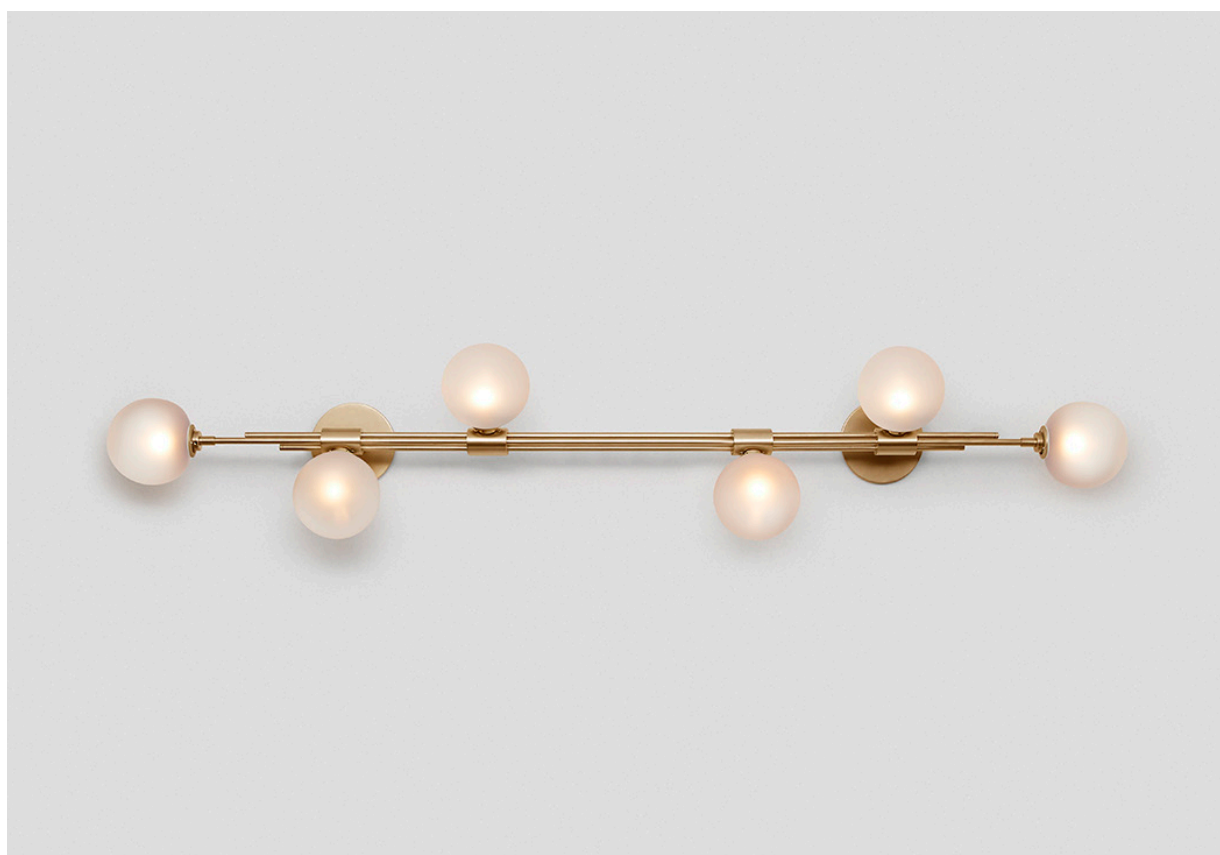

TRILOGY COLLECTION
6 BALL HORIZONTAL WALL SCONCE

SPECIFICATION SHEET
NORTH AMERICA

TRIOLOGY COLLECTION
6 BALL HORIZONTAL WALL SCONCE

SPECIFICATION SHEET
NORTH AMERICA

TR_HWS_UL_22V2

ABOUT TRILOGY

Trilogy collection exemplifies contemporary sophistication of yesteryear drawing from art deco imaginings with staggered rods, jewel like cuff detailing and mouth-blown orbs.

Showcasing deceptively sophisticated engineering, a hallmark of Articolo's growing body of work, the breath-taking Trilogy marries finely crafted metalwork with the superb beauty of artisan glass.

LEAD TIME

8 - 10 weeks

LIGHT SOURCE

6 x 12V G4 2.5W LED bipin
2700k warm white
1500 total lumen output
Dimmable
Lamps included

INSTALLATION

Supplied with external driver and mounting plate to fit 4.0/3.5 Jbox

WEIGHT

Snow
Spoti Black
Spoti White
Drunken Emerald
Tea
Frosted Tea
Fizi (weight: 43 lb)