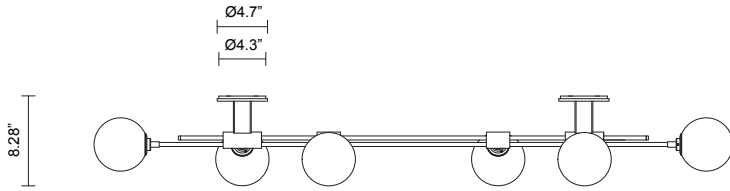

TRILOGY COLLECTION
6 BALL HORIZONTAL WALL SCONCE

SPECIFICATION SHEET
NORTH AMERICA

TRIOLOGY COLLECTION
6 BALL HORIZONTAL WALL SCONCE

SPECIFICATION SHEET
NORTH AMERICA

TR_HWS_UL_22V2

ABOUT TRILOGY

Trilogy collection exemplifies contemporary sophistication of yesteryear drawing from art deco imaginings with staggered rods, jewel like cuff detailing and mouth-blown orbs.

8 - 10 weeks

LIGHT SOURCE

6 x 12V G4 2.5W LED bipin
2700k warm white
1500 total lumen output
Dimmable
Lamps included

INSTALLATION

Supplied with external driver and mounting plate to fit 4.0/3.5 Jbox

WEIGHT