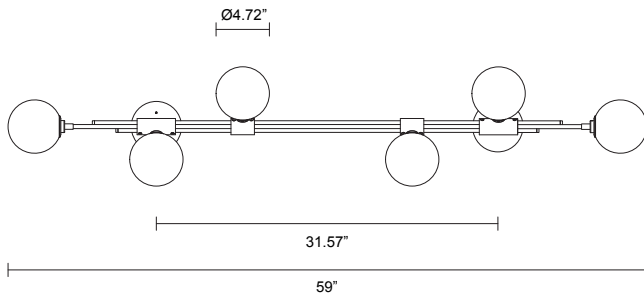

TRILOGY COLLECTION
6 BALL HORIZONTAL WALL SCONCE

SPECIFICATION SHEET
NORTH AMERICA

TRIOLOGY COLLECTION
6 BALL HORIZONTAL WALL SCONCE

SPECIFICATION SHEET
NORTH AMERICA

TR_HWS_UL_22V2

ABOUT TRILOGY

Trilogy collection exemplifies contemporary sophistication of yesteryear drawing from art deco imaginings with staggered rods, jewel like cuff detailing and mouth-blown orbs.

8 - 10 weeks

LIGHT SOURCE

6 x 12V G4 2.5W LED bipin
2700k warm white
1500 total lumen output
Dimmable
Lamps included

INSTALLATION

Supplied with external driver and mounting plate to fit 4.0/3.5 Jbox

WEIGHT