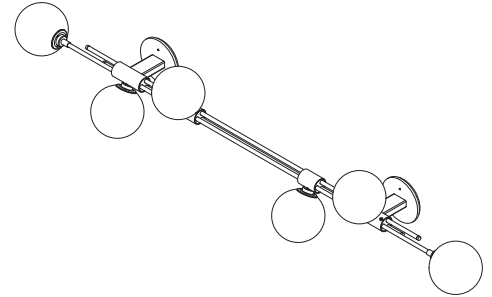

TRILOGY COLLECTION
6 BALL HORIZONTAL WALL SCONCE

SPECIFICATION SHEET
NORTH AMERICA

TRIOLOGY COLLECTION
6 BALL HORIZONTAL WALL SCONCE

SPECIFICATION SHEET
NORTH AMERICA

TR_HWS_UL_22V2

ABOUT TRILOGY

Trilogy collection exemplifies contemporary sophistication of yesteryear drawing from art deco imaginings with staggered rods, jewel like cuff detailing and mouth-blown orbs.

8 - 10 weeks

LIGHT SOURCE

6 x 12V G4 2.5W LED bipin
2700k warm white
1500 total lumen output
Dimmable
Lamps included

INSTALLATION

Supplied with external driver and mounting plate to fit 4.0/3.5 Jbox

WEIGHT