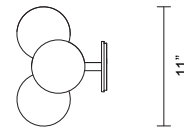

TRILOGY COLLECTION
6 BALL HORIZONTAL WALL SCONCE

SPECIFICATION SHEET
NORTH AMERICA

TRIOLOGY COLLECTION
6 BALL HORIZONTAL WALL SCONCE

SPECIFICATION SHEET
NORTH AMERICA

TR_HWS_UL_22V2

ABOUT TRILOGY

Trilogy collection exemplifies contemporary sophistication of yesteryear drawing from art deco imaginings with staggered rods, jewel like cuff detailing and mouth-blown orbs.