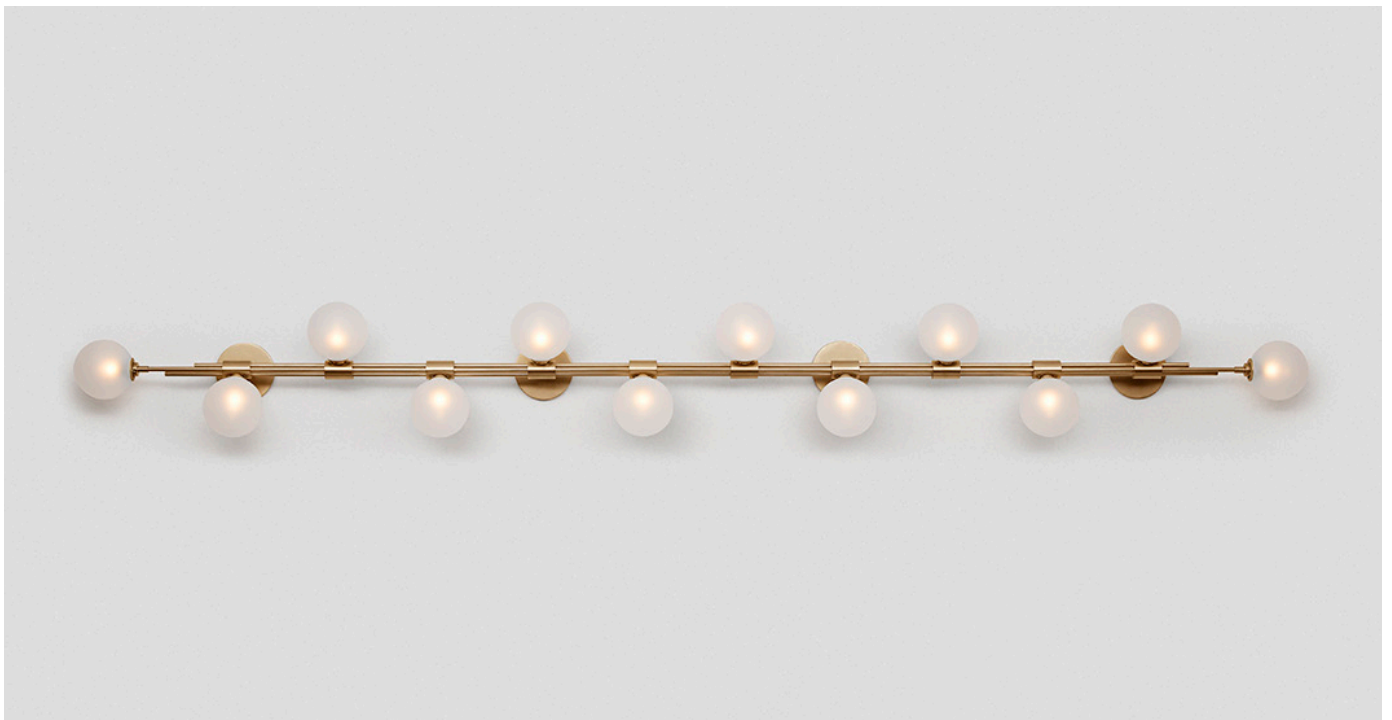

TRILOGY COLLECTION  
HORIZONTAL WALL SCONCE

SPECIFICATION SHEET  
NORTH AMERICA

TR\_HWS\_UL\_21V1

**ABOUT TRILOGY**

Trilogy collection exemplifies contemporary sophistication of yesteryear drawing from art deco imaginings with staggered rods, jewel like cuff detailing and mouth-blown orbs.

Showcasing deceptively sophisticated engineering, a hallmark of Articolo's growing body of work, the breath-taking Trilogy marries finely crafted metalwork with the superb beauty of artisan glass.

**LEAD TIME**

8 - 10 weeks

**LIGHT SOURCE**

12 x 12V G4 2.5W LED bipin  
2700k warm white  
3000 total lumen output  
Dimmable  
Lamps included

**INSTALLATION**

Supplied with external driver and mounting plate to fit 4.0/3.5 Jbox

**FITTING OPTIONS**

6 ball  
9 ball  
12 ball

**SHADE COLOURS**

Frosted White  
Tea  
Frosted Tea  
Sea Blue  
Frosted Sea Blue  
Sea Green  
Frosted Sea Green  
Drunken Emerald  
White Spoti  
Black Spoti  
Scandi