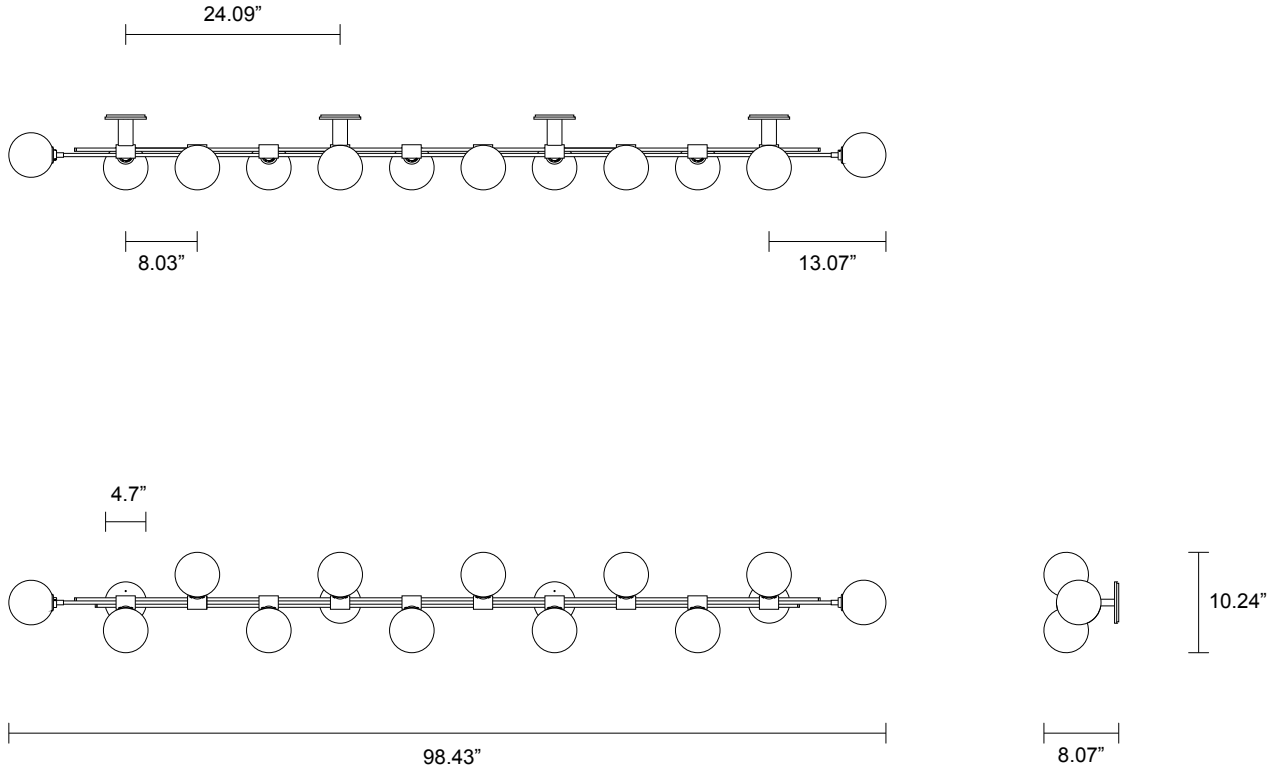

TRILOGY COLLECTION  
HORIZONTAL WALL SCONCE

SPECIFICATION SHEET  
NORTH AMERICA

TR\_HWS\_UL\_21V1

**ABOUT TRILOGY**

Trilogy collection exemplifies contemporary sophistication of yesteryear drawing from art deco imaginings with staggered rods, jewel like cuff detailing and mouth-blown orbs.

8 - 10 weeks

**LIGHT SOURCE**

12 x 12V G4 2.5W LED bipin  
2700k warm white  
3000 total lumen output  
Dimmable  
Lamps included

**INSTALLATION**

Supplied with external driver and mounting plate to fit 4.0/3.5 Jbox

**WEIGHT**

57 lb

**CERTIFICATION**

US/ETL/CA

**WARRANTY**

3 years

**FITTING FINISHES**

Brass  
Mid Bronze  
Satin Nickel  
Black Electroplate

**FITTING OPTIONS**

6 ball  
9 ball  
12 ball

**SHADE COLOURS**

Frosted White  
Tea  
Frosted Tea  
Sea Blue  
Frosted Sea Blue  
Sea Green  
Frosted Sea Green  
Drunken Emerald  
White Spoti  
Black Spoti  
Scandi