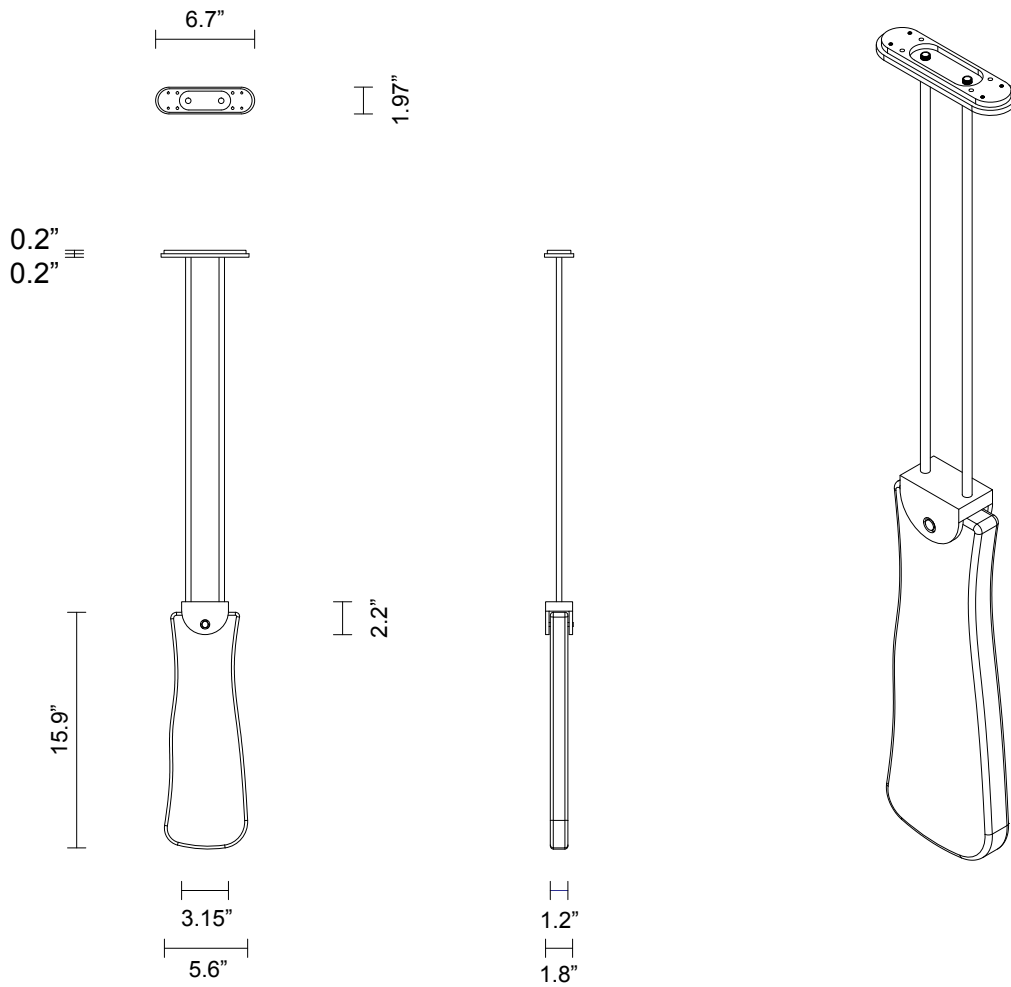

SLAB COLLECTION

PENDANT

SPECIFICATION SHEET

NORTH AMERICA

SL_P_UL_21V1

ABOUT SLAB

The Slab Collection is breathtaking sculptural art forms of wall and ceiling jewellery. Jewel tones of colour suspended in solid glass sculptural form. Echanting artisanal jewellery'esque sophistication.

LEAD TIME

8 - 10 weeks

LIGHT SOURCE

24V 1.8W LED strip
3000k warm white
80 lumens

INSTALLATION

Supplied with external driver and mounting plate to fit 4.0/3.5 Jbox

CUSTOMISATION

Standard drop length up to 47". Additional charge will apply for longer drop lengths, price upon request.

WEIGHT

11.5 lb

FITTING FINISH

Brass
Mid Bronze
Satin Nickel
Black Electroplate

SHADE COLOURS

Fizi
Grey
Drunken Emerald
Tea
Ocean

CERTIFICATION

US/ETL/CA

WARRANTY

3 years