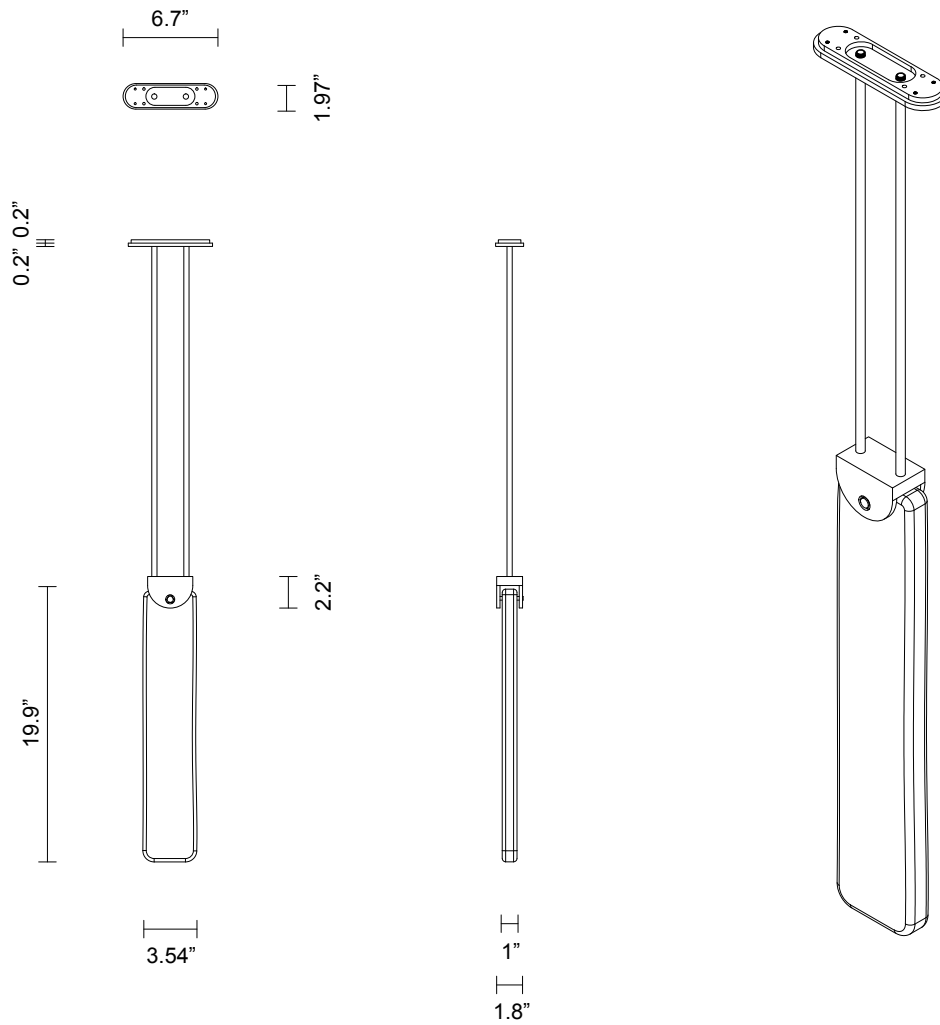

SLAB COLLECTION

PENDANT

SPECIFICATION SHEET

NORTH AMERICA

SL_P_UL_21V2

ABOUT SLAB

The Slab Collection is breathtaking sculptural art forms of wall and ceiling jewellery. Jewel tones of colour suspended in solid glass sculptural form. Echanting artisanal jewellery'esque sophistication.

LEAD TIME

8 - 10 weeks

LIGHT SOURCE

24V 1.8W LED strip
3000k warm white
80 lumens

INSTALLATION

Supplied with external driver and mounting plate to fit 4.0/3.5 Jbox

CUSTOMISATION

Standard drop length up to 47". Additional charge will apply for longer drop lengths, price upon request.

WEIGHT

11.5 lb

FITTING FINISH

Brass
Mid Bronze
Satin Nickel
Black Electroplate

SHADE COLOURS

Fizi
Grey
Drunken Emerald
Tea
Ocean

CERTIFICATION

US/ETL/CA

WARRANTY

3 years