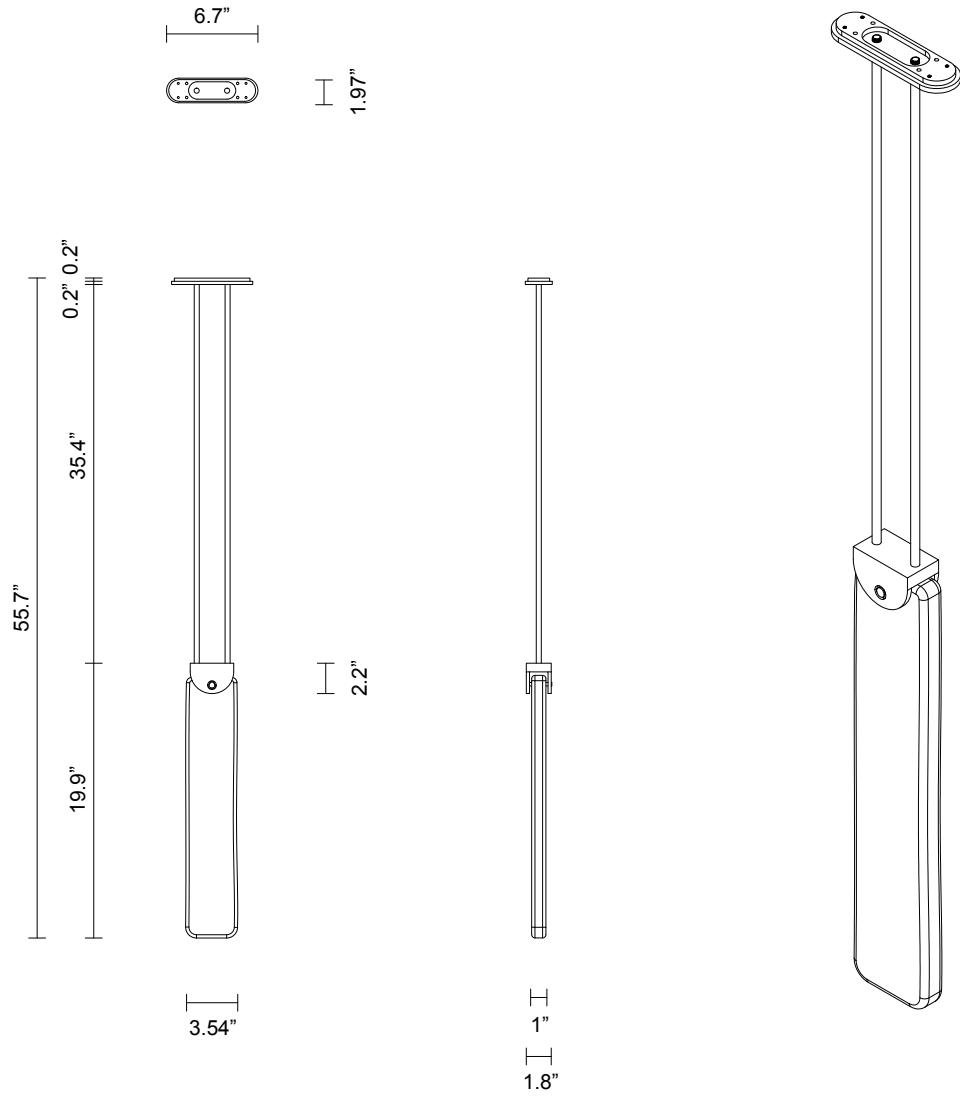

SLAB COLLECTION

PENDANT

SPECIFICATION SHEET

NORTH AMERICA

SL_P_UL_21V4

ABOUT SLAB

The Slab Collection is breathtaking sculptural art forms of wall and ceiling jewellery. Jewel tones of colour suspended in solid glass sculptural form. Echanting artisanal jewellery'esque sophistication.

LEAD TIME

8 - 10 weeks

LIGHT SOURCE

24V 1.8W LED strip
3000k warm white
80 lumens

INSTALLATION

Supplied with external driver and mounting plate to fit 4.0/3.5 Jbox

CUSTOMISATION

Standard drop length up to 47". Additional charge will apply for longer drop lengths, price upon request.

WEIGHT

11.5 lb

FITTING FINISH

Brass
Mid Bronze
Satin Nickel
Black Electroplate

SHADE COLOURS

Fizi
Grey
Drunken Emerald
Tea
Abyss

CERTIFICATION

US/ETL/CA

WARRANTY

3 years