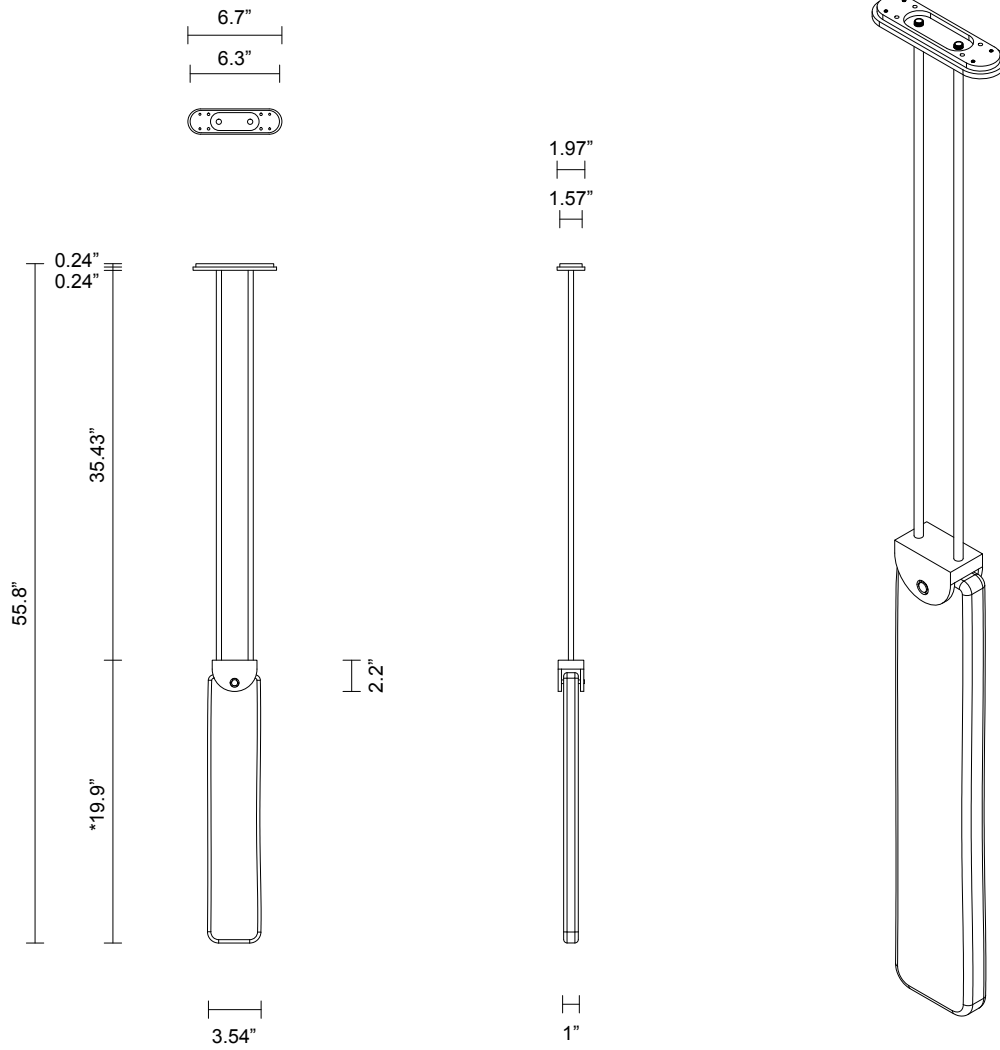

SLAB COLLECTION

PENDANT

SPECIFICATION SHEET

NORTH AMERICA

SL_P_UL_21V7

ABOUT SLAB

The Slab Collection is breathtaking sculptural art forms of wall and ceiling jewellery. Jewel tones of colour suspended in solid glass sculptural form. Echanting artisanal jewellery'esque sophistication.

* PLEASE NOTE

Shade dimensions inclusive of overall height may vary marginally due to the nature of mouth blown glass.

LEAD TIME

8 - 10 weeks

LIGHT SOURCE

4.25W CC LED Board 0.5A
2700k warm white
400 lumens
Dimmable

INSTALLATION

Supplied with external driver and mounting plate to fit 4.0/3.5 Jbox

ROD LENGTH

Rod lengths range between 23.6" (600mm) - 51.2" (1300mm), in increments of 3.94" (100mm).

WEIGHT

11.5 lb

FITTING FINISHES

Brass
Mid Bronze
Satin Nickel
Black Electroplate

SHADE COLOURS

Fizi
Grey
Drunken Emerald
Tea
Abyss

CERTIFICATION

US/ETL/CA

WARRANTY

3 years