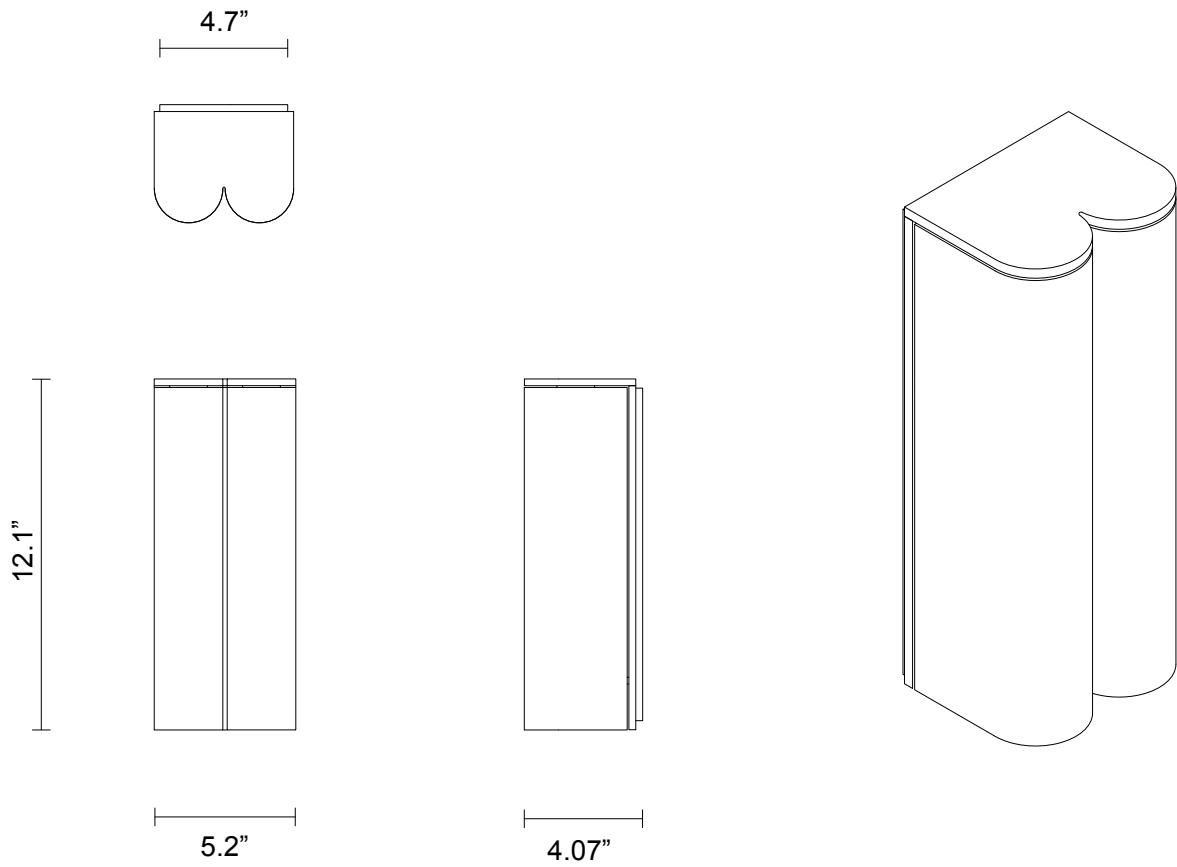

SLIM COLLECTION
SIDE X SIDE WALL SCONCE

SPECIFICATION SHEET
NORTH AMERICA

ARTICOLO

SLIM COLLECTION
SIDE X SIDE WALL SCONCE

SPECIFICATION SHEET
NORTH AMERICA

SL_SXSWS_UL_21V2

ABOUT SLIM

Inspired by the sophisticated high life depicted in Slim Aaron's famed Palm Springs photography, 'Slim' reinterprets mid-century Californian modernism in architectural form and refined simplicity. The arresting restraint of Slim evokes effortless glamour. Its light source is housed within an elongated arch of mouth blown glass and framed in hand finished metalwork by local artisan's.

LEAD TIME

8 - 10 weeks

LIGHT SOURCE

2 x 4.2W LED Board
350mA CC
2700k warm white
800 total lumen output

INSTALLATION

Supplied with external driver
and mounting plate to fit
4.0/3.5 Jbox

WEIGHT

14.3 lb