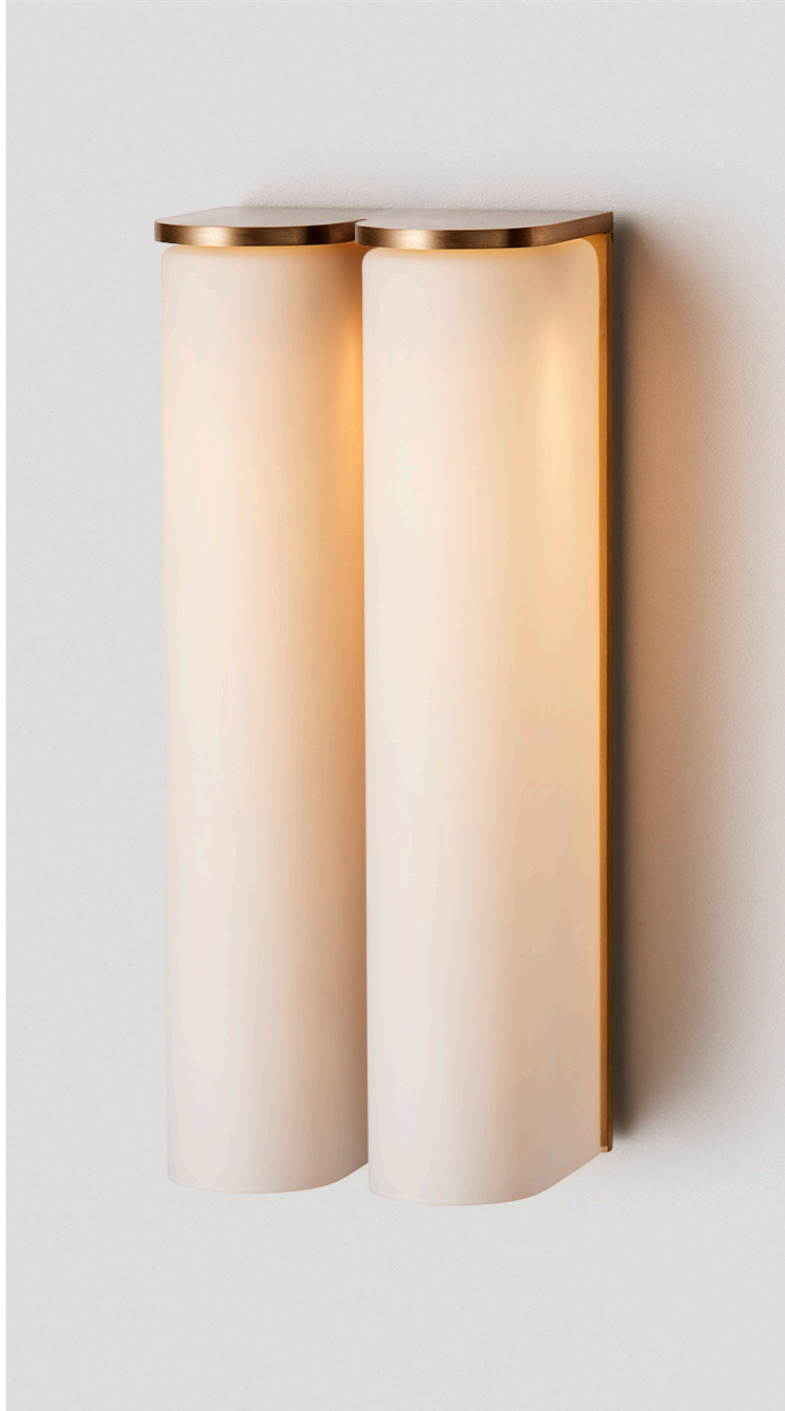

SLIM COLLECTION
SIDE X SIDE WALL SCONCE

SPECIFICATION SHEET
NORTH AMERICA

ARTICOLO

SLIM COLLECTION
SIDE X SIDE WALL SCONCE

SPECIFICATION SHEET
NORTH AMERICA

SL_SXSWS_UL_21V2

ABOUT SLIM

Inspired by the sophisticated high life depicted in Slim Aaron's famed Palm Springs photography, 'Slim' reinterprets mid-century Californian modernism in architectural form and refined simplicity. The arresting restraint of Slim evokes effortless glamour. Its light source is housed within an elongated arch of mouth blown glass and framed in hand finished metalwork by local artisan's.

LEAD TIME

8 - 10 weeks

LIGHT SOURCE

2 x 4.2W LED Board
350mA CC
2700k warm white
800 total lumen output

INSTALLATION

Supplied with external driver
and mounting plate to fit
4.0/3.5 Jbox

WEIGHT

14.3 lb

CERTIFICATION

US/ETL/CA

WARRANTY

3 years

FITTING FINISHES

Brass
Mid Bronze
Satin Nickel
Black Electroplate

SHADE COLOURS

White Frost
White Gloss
Grey
Clear