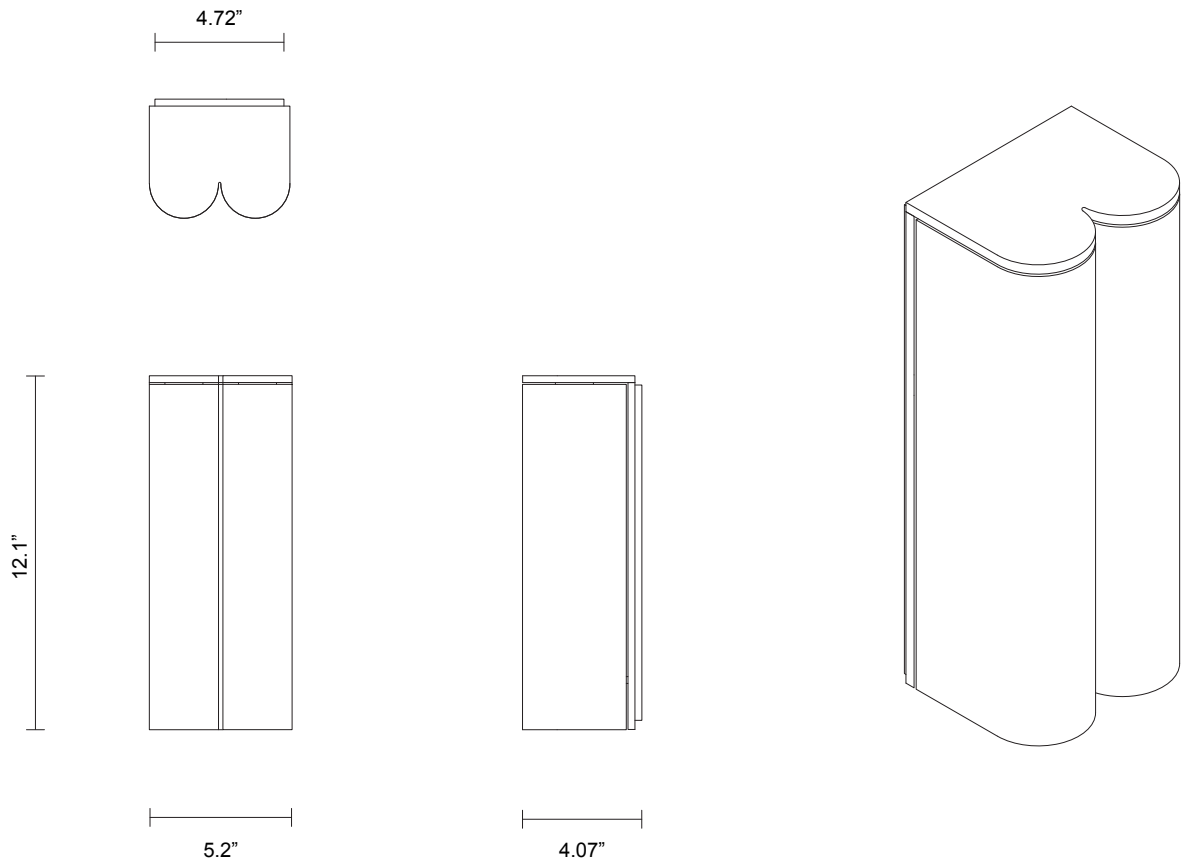

SLIM COLLECTION
SIDE X SIDE WALL SCNCE

SPECIFICATION SHEET
NORTH AMERICA

SL_SXSWS_UL_21V6

ABOUT SLIM

Slim reinterprets mid-century modernism in its architectural form and refined simplicity. The arresting restraint of its elongated arch of mouth blown glass houses the light source and is framed in hand finished metalwork.

LEAD TIME

8 - 10 weeks

LIGHT SOURCE

2 x 4.2W LED Board
350mA CC
2700k warm white
800 total lumen output
Dimmable

INSTALLATION

Supplied with external driver
and mounting plate to fit
4.0/3.5 Jbox

WEIGHT

14.3 lb