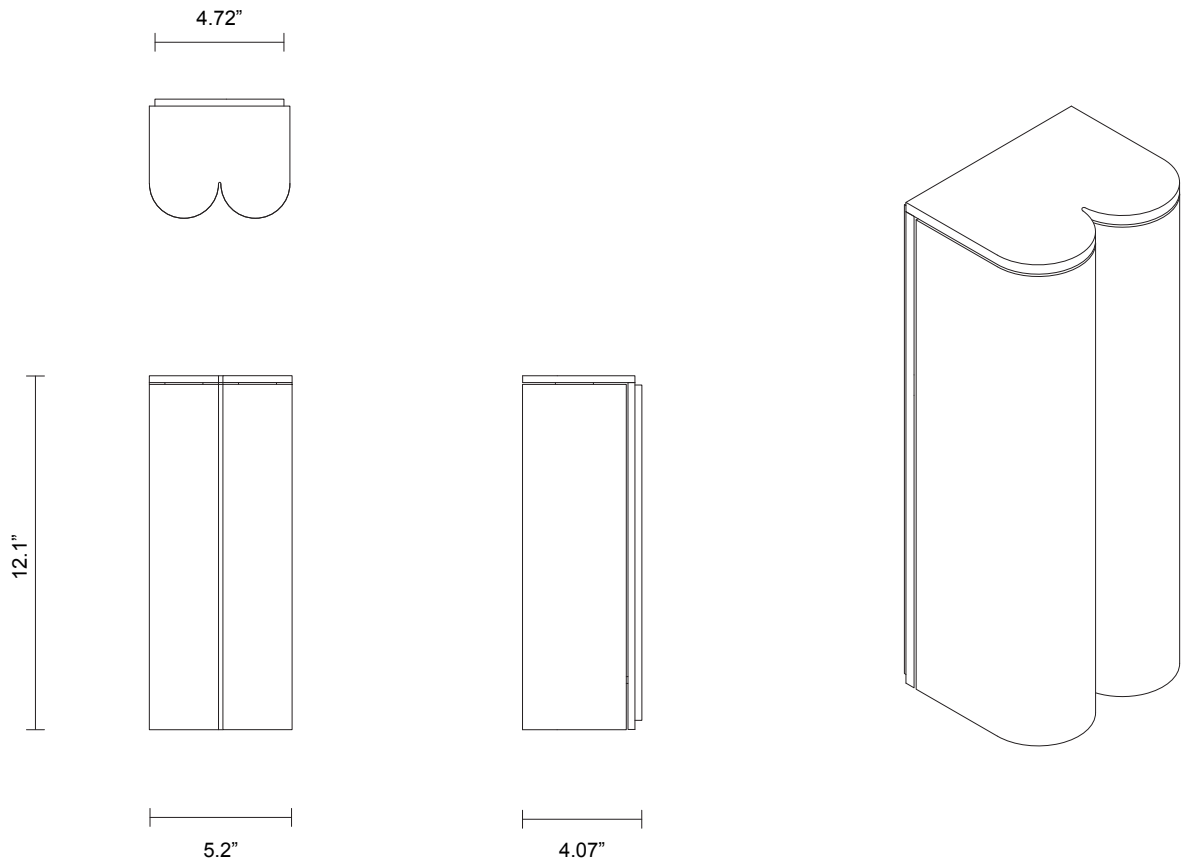

SLIM COLLECTION
SIDE X SIDE WALL SCNCE

SPECIFICATION SHEET
NORTH AMERICA

SL_SXSWS_UL_22V1

ABOUT SLIM

Slim reinterprets mid-century modernism in its architectural form and refined simplicity. The arresting restraint of its elongated arch of mouth blown glass houses the light source and is framed in hand finished metalwork.

LEAD TIME

8 - 10 weeks

LIGHT SOURCE

2 x 4.2W LED Board
350mA CC
2700k warm white
800 total lumen output
Dimmable

INSTALLATION

Supplied with external driver
and mounting plate to fit
4.0/3.5 Jbox

WEIGHT

14.3 lb