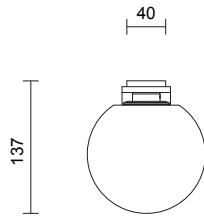

FIZI BALL COLLECTION

DOUBLE BALL WALL SCONCE WITH KICK

SPECIFICATION SHEET

AUSTRALIA / INTERNATIONAL

FI_DBWSK_AU_22V2

ABOUT FIZI

The Fizi collection is mesmerising with the explosion of bubbles suspended in champagne'sque effervescence. Breathtaking shadowplay when fizi is lit. Wall and ceiling jewellery for the home.

LEAD TIME

6 - 8 weeks

LIGHT SOURCE

2 x 12V G4 2.5W LED bipin
2700k warm white
500 total lumen output
Dimmable
Lamps included

INSTALLATION

Supplied with external driver

WEIGHT

5.5kg

CERTIFICATION

CE/AU

WARRANTY

3 years

FITTING DESIGN

Kick
Flat

FITTING FINISH

Brass
Mid Bronze
Satin Nickel
Black Electroplate
White Powder Coat
Graphite Powder Coat