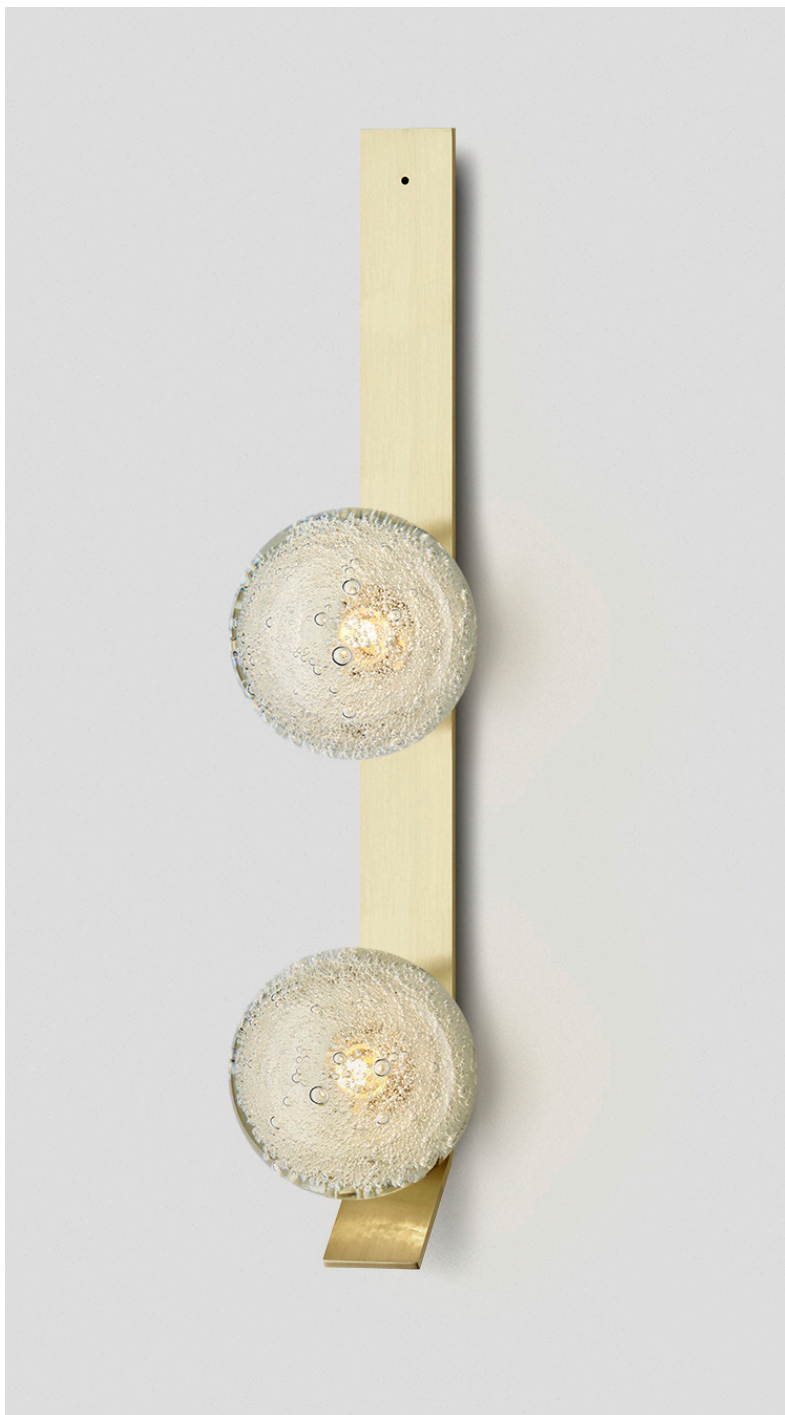

FIZI BALL COLLECTION  
DOUBLE BALL WALL SCONCE WITH KICK

SPECIFICATION SHEET  
AUSTRALIA / INTERNATIONAL

# FIZI BALL COLLECTION

DOUBLE BALL WALL SCONCE WITH KICK

SPECIFICATION SHEET

AUSTRALIA / INTERNATIONAL

FI\_DBWSK\_AU\_22V2

## ABOUT FIZI

The Fizi collection is mesmerising with the explosion of bubbles suspended in champagne'sque effervescence. Breathtaking shadowplay when fizi is lit. Wall and ceiling jewellery for the home.

## LIGHT SOURCE

2 x 12V G4 2.5W LED bipin  
2700k warm white  
500 total lumen output  
Dimmable  
Lamps included