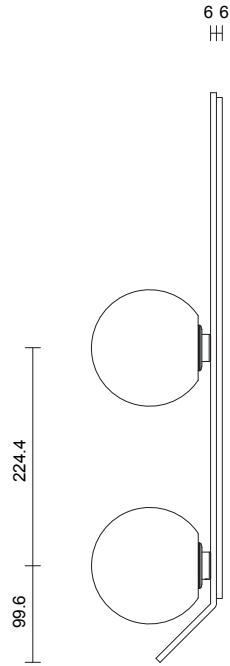

FIZI BALL COLLECTION

DOUBLE BALL WALL SCONCE WITH KICK

SPECIFICATION SHEET

AUSTRALIA / INTERNATIONAL

FI_DBWSK_AU_22V2

ABOUT FIZI

The Fizi collection is mesmerising with the explosion of bubbles suspended in champagne'sque effervescence. Breathtaking shadowplay when fizi is lit. Wall and ceiling jewellery for the home.

LEAD TIME

6 - 8 weeks

LIGHT SOURCE

2 x 12V G4 2.5W LED bipin
2700k warm white
500 total lumen output
Dimmable
Lamps included

INSTALLATION

Supplied with external driver

WEIGHT

5.5kg

CERTIFICATION

CE/AU

WARRANTY

3 years

FITTING DESIGN

Kick
Flat

FITTING FINISH

Brass
Mid Bronze
Satin Nickel
Black Electroplate
White Powder Coat
Graphite Powder Coat