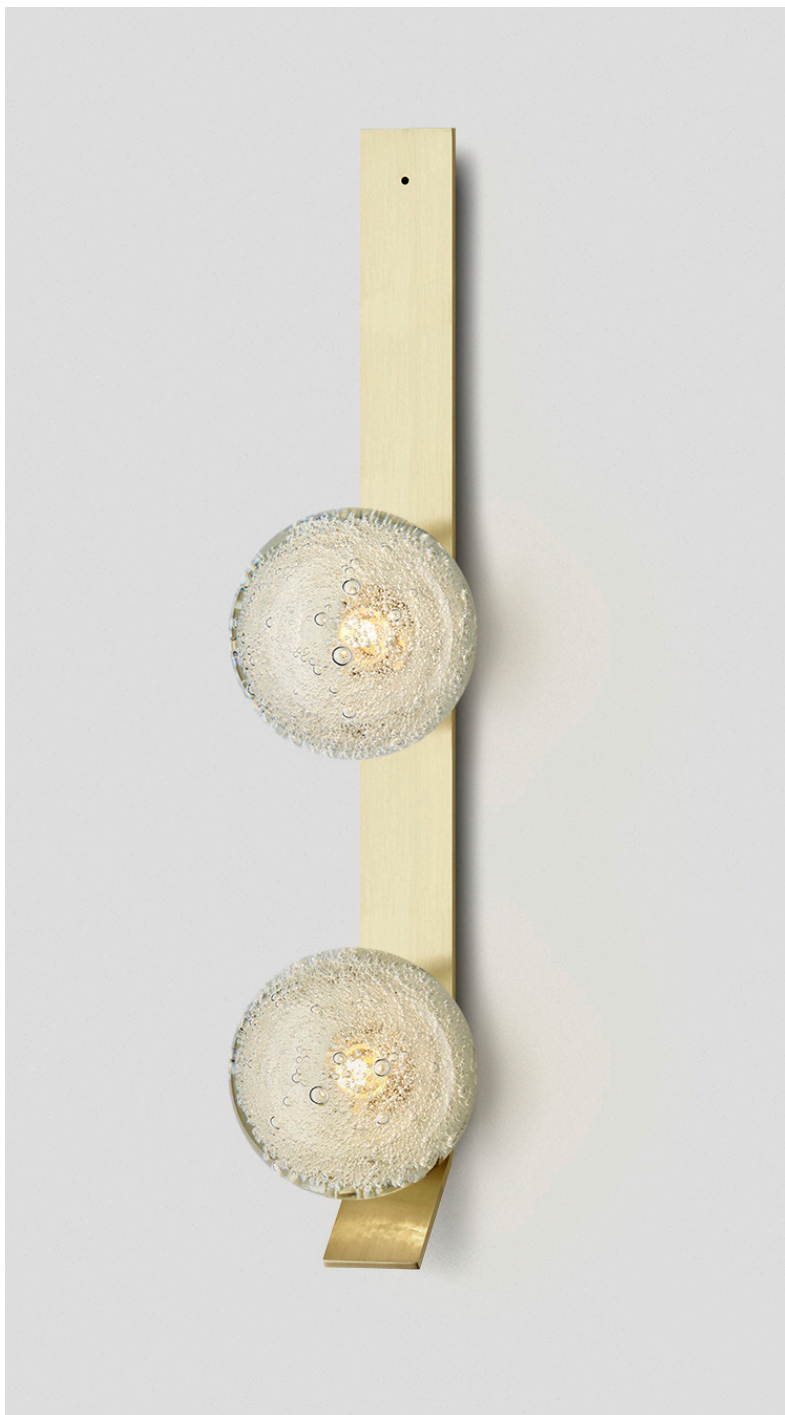

FIZI BALL COLLECTION
DOUBLE BALL WALL SCONCE WITH KICK

SPECIFICATION SHEET
NORTH AMERICA

ARTICOLO

FIZI BALL COLLECTION
DOUBLE BALL WALL SCONCE WITH KICK

SPECIFICATION SHEET
NORTH AMERICA

FI_DBWSK_UL_21V1

ABOUT FIZI

The Fizi collection is mesmerising with the explosion of bubbles suspended in champagne'sque effervescence. Breathtaking shadowplay when fizi is lit. Wall and ceiling jewellery for the home.

LEAD TIME

8 - 10 weeks

LIGHT SOURCE

2 x 12V G4 2.5W LED bipin
2700k warm white
500 total lumen output
Dimmable
Lamps included

INSTALLATION

Supplied with external driver and mounting plate to fit 4.0/3.5 Jbox

WEIGHT

12 lb

CERTIFICATION

US/ETL/CA

WARRANTY

3 years

FITTING DESIGN

Kick
Flat

FITTING FINISH

Brass
Mid Bronze
Satin Nickel
Black Electroplate
White Powder Coat
Graphite Powder Coat