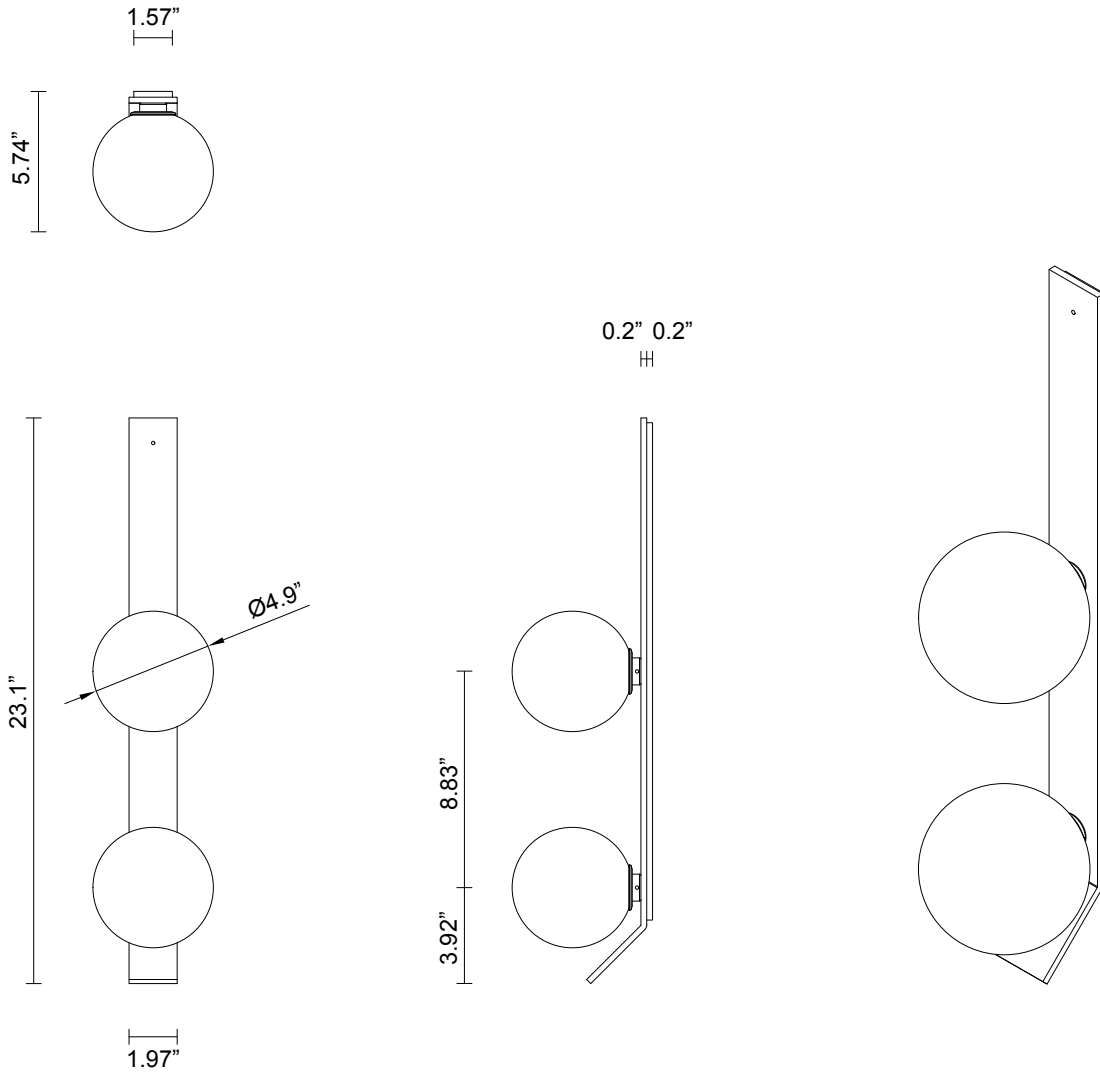

FIZI BALL COLLECTION
DOUBLE BALL WALL SCONCE WITH KICK

SPECIFICATION SHEET
NORTH AMERICA

ARTICOLO

FIZI BALL COLLECTION
DOUBLE BALL WALL SCONCE WITH KICK

SPECIFICATION SHEET
NORTH AMERICA

FI_DBWSK_UL_21V1

ABOUT FIZI

LIGHT SOURCE

2 x 12V G4 2.5W LED bipin
2700k warm white
500 total lumen output
Dimmable
Lamps included

INSTALLATION

Supplied with external driver and mounting plate to fit 4.0/3.5 Jbox

WEIGHT

12 lb

CERTIFICATION

US/ETL/CA

WARRANTY

3 years

FITTING DESIGN

Kick
Flat

FITTING FINISH

Brass
Mid Bronze
Satin Nickel
Black Electroplate
White Powder Coat
Graphite Powder Coat