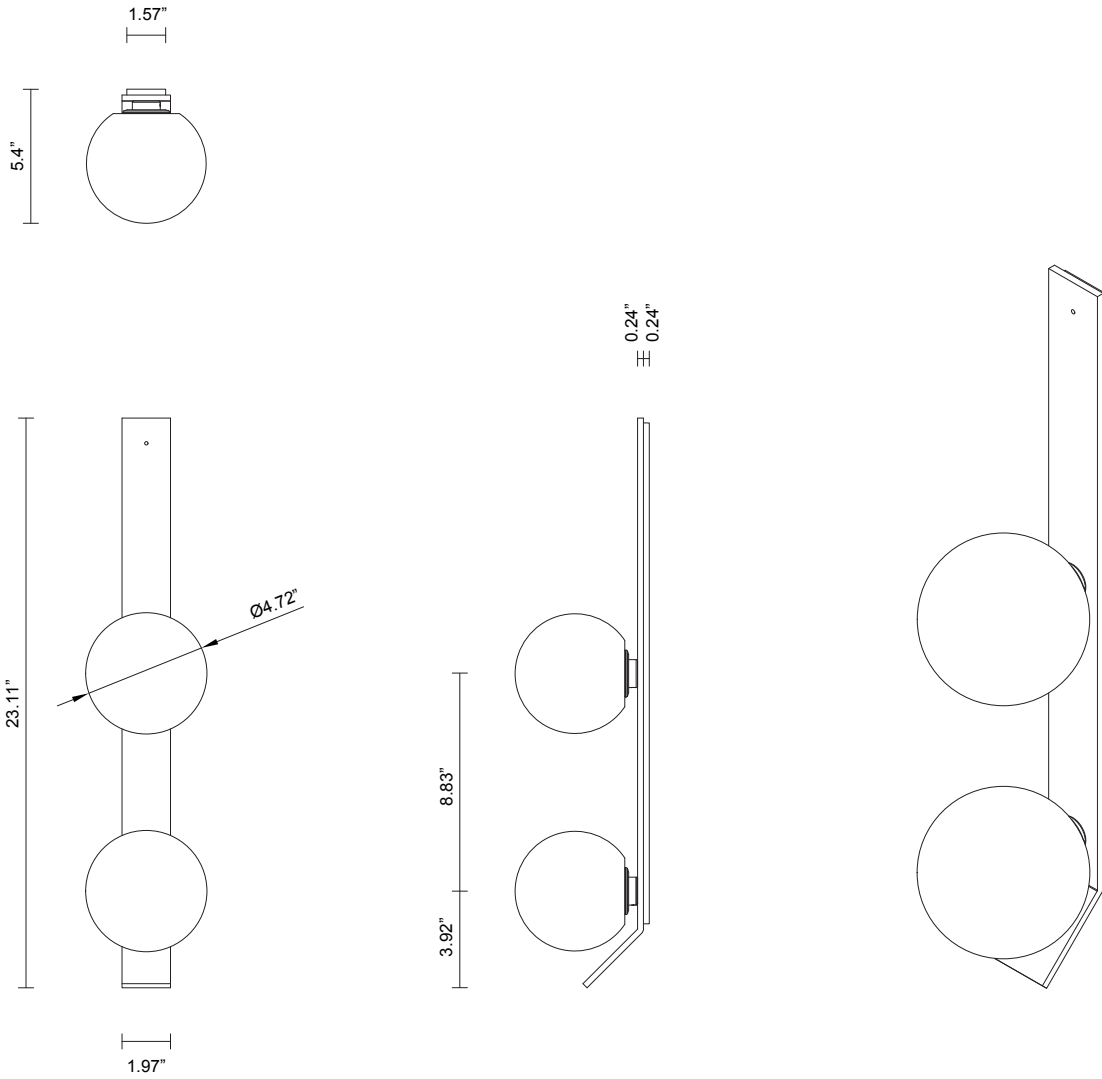

FIZI BALL COLLECTION
DOUBLE BALL WALL SCONCE WITH KICK

SPECIFICATION SHEET
NORTH AMERICA

FI_DBWSK_UL_22V1

ABOUT FIZI

The Fizi collection is mesmerising with the explosion of bubbles suspended in champagne'sque effervescence. Breathtaking shadowplay when fizi is lit. Wall and ceiling jewellery for the home.

LEAD TIME

8 - 10 weeks

LIGHT SOURCE

2 x 12V G4 2.5W LED bipin
2700k warm white
500 total lumen output
Dimmable
Lamps included

INSTALLATION

Supplied with external driver and mounting plate to fit 4.0/3.5 Jbox

WEIGHT

12 lb

CERTIFICATION

US/ETL/CA

WARRANTY

3 years

FITTING DESIGN

Kick
Flat

FITTING FINISH

Brass
Mid Bronze
Satin Nickel
Black Electroplate
White Powder Coat
Graphite Powder Coat