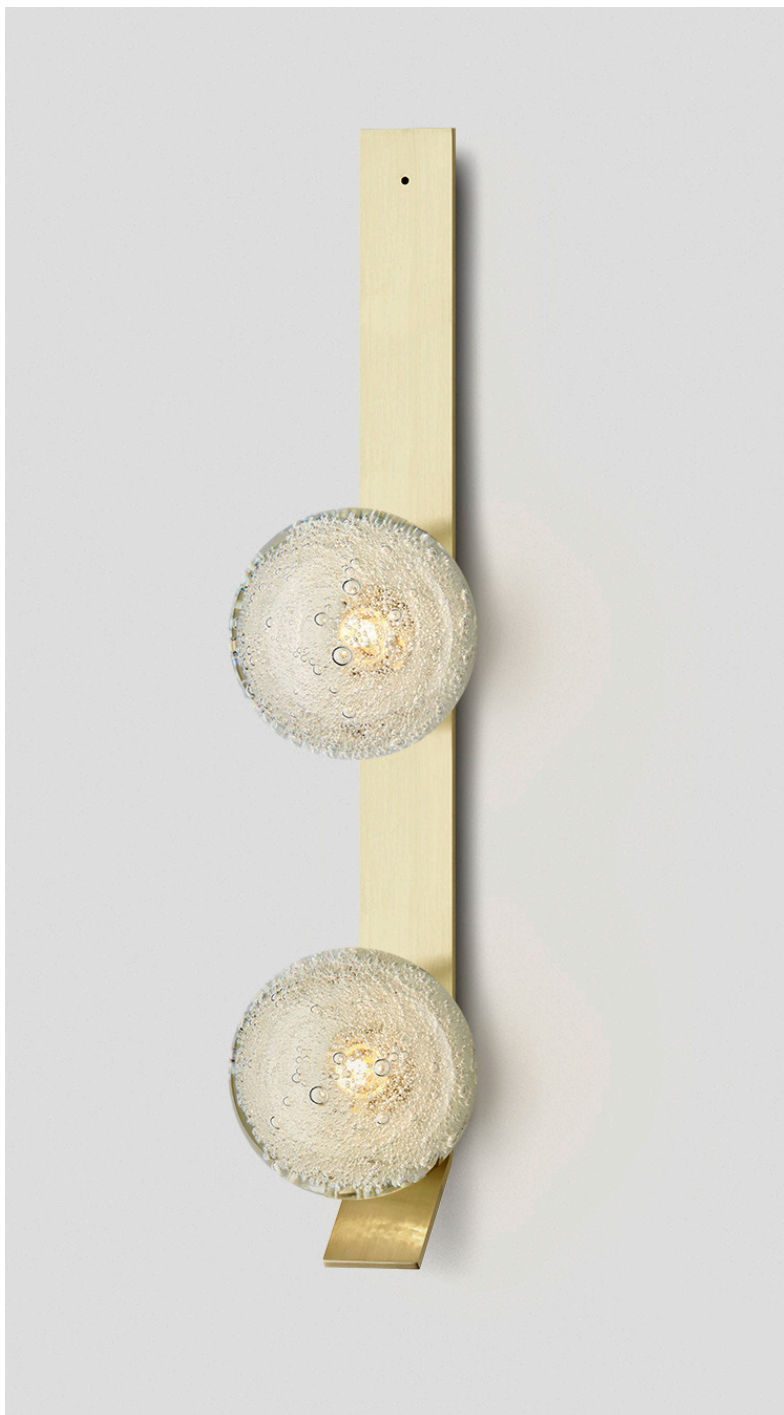

FIZI BALL COLLECTION  
DOUBLE BALL WALL SCONCE WITH KICK

SPECIFICATION SHEET  
NORTH AMERICA

ARTICOLO

**FIZI BALL COLLECTION**  
 DOUBLE BALL WALL SCONCE WITH KICK

**SPECIFICATION SHEET**  
 NORTH AMERICA

FI\_DBWSK\_UL\_22V1

**ABOUT FIZI**

The Fizi collection is mesmerising with the explosion of bubbles suspended in champagne'sque effervescence. Breathtaking shadowplay when fizi is lit. Wall and ceiling jewellery for the home.

**LEAD TIME**

8 - 10 weeks

**LIGHT SOURCE**

2 x 12V G4 2.5W LED bipin  
 2700k warm white  
 500 total lumen output  
 Dimmable  
 Lamps included

**INSTALLATION**

Supplied with external driver and mounting plate to fit 4.0/3.5 Jbox

**FITTING FINISH**

Brass  
 Mid Bronze  
 Satin Nickel  
 Black Electroplate  
 White Powder Coat  
 Graphite Powder Coat