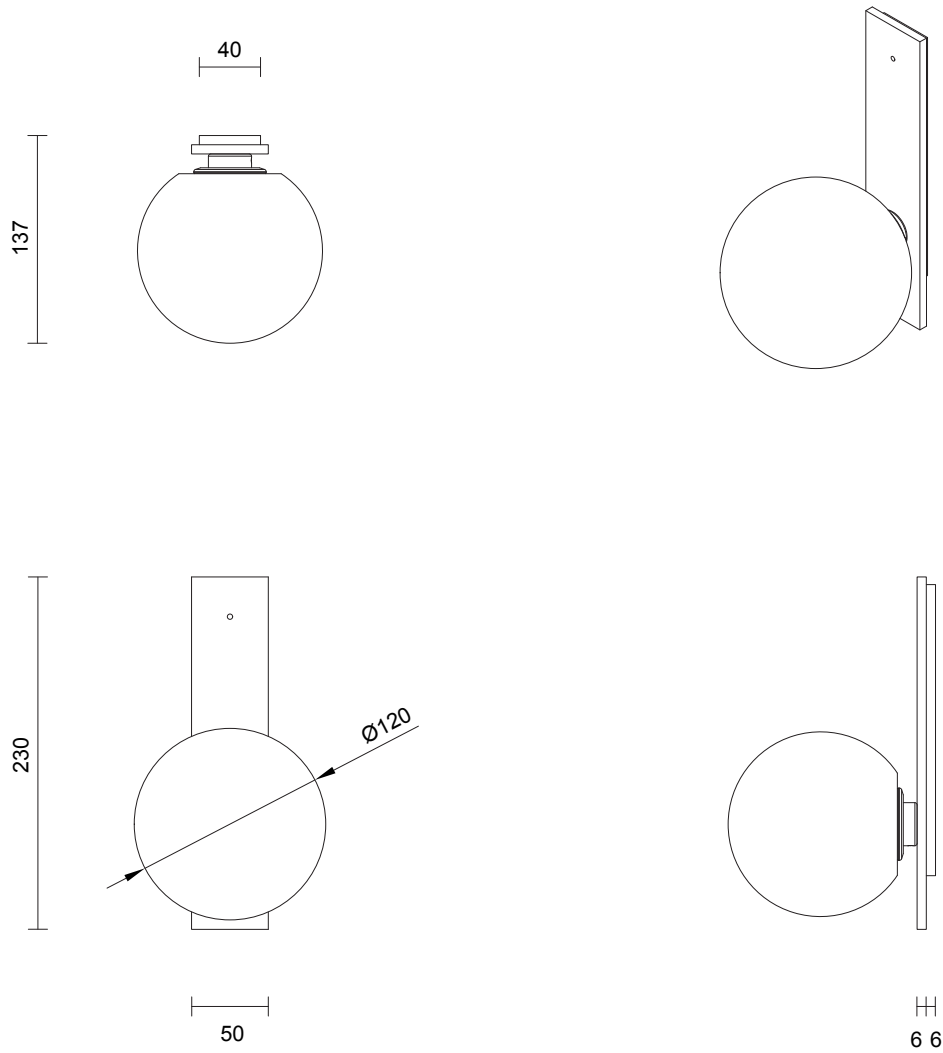

FIZI BALL COLLECTION

WALL SCONCE FLAT

SPECIFICATION SHEET

AUSTRALIA / INTERNATIONAL

FI_WSF_AU_22V2

ABOUT FIZI

The Fizi collection is mesmerising with the explosion of bubbles suspended in champagne'sque effervescence. Breathtaking shadowplay when fizi is lit. Wall and ceiling jewellery for the home.

LEAD TIME

6 - 8 weeks

LIGHT SOURCE

12V G4 2.5W LED bipin
2700k warm white
250 lumens
Dimmable
Lamp included

INSTALLATION

Supplied with external driver

WEIGHT

3.5kg