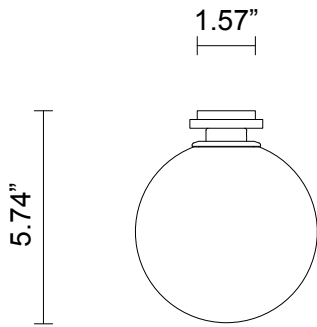

FIZI BALL COLLECTION

WALL SCONCE FLAT

SPECIFICATION SHEET

NORTH AMERICA

FL_WSF_UL_21V1

ABOUT FIZI

The Fizi collection is mesmerising with the explosion of bubbles suspended in champagne'sque effervescence. Breathtaking shadowplay when fizi is lit. Wall and ceiling jewellery for the home.

LEAD TIME

8 - 10 weeks

LIGHT SOURCE

12V G4 2.5W LED bipin
2700k warm white
250 lumens
Dimmable
Lamp included

INSTALLATION

Supplied with external driver
and mounting plate to fit
4.0/3.5 Jbox

WEIGHT

4 lb

CERTIFICATION

US/ETL/CA

WARRANTY

3 years

FITTING DESIGN

Kick
Flat
Round

FITTING FINISH

Brass
Mid Bronze
Satin Nickel
Black Electroplate
White Powder Coat
Graphite Powder Coat