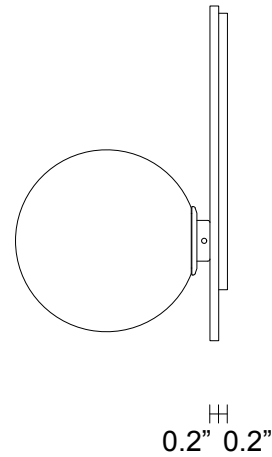

FIZI BALL COLLECTION

WALL SCONCE FLAT

SPECIFICATION SHEET

NORTH AMERICA

FL_WSF_UL_21V2

ABOUT FIZI

The Fizi collection is mesmerising with the explosion of bubbles suspended in champagne'sque effervescence. Breathtaking shadowplay when fizi is lit. Wall and ceiling jewellery for the home.

LEAD TIME

8 - 10 weeks

LIGHT SOURCE

12V G4 2.5W LED bipin
2700k warm white
250 lumens
Dimmable
Lamp included

INSTALLATION

Supplied with external driver
and mounting plate to fit
4.0/3.5 Jbox

WEIGHT

7.7 lb

CERTIFICATION

US/ETL/CA

WARRANTY

3 years

FITTING DESIGN

Kick
Flat
Round

FITTING FINISH

Brass
Mid Bronze
Satin Nickel
Black Electroplate
White Powder Coat
Graphite Powder Coat