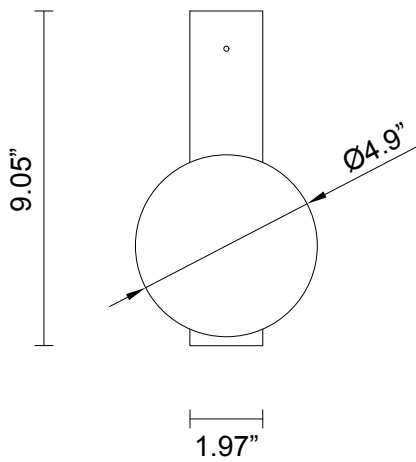

FIZI BALL COLLECTION

WALL SCONCE FLAT

SPECIFICATION SHEET

NORTH AMERICA

FL_WSF_UL_21V2

ABOUT FIZI

The Fizi collection is mesmerising with the explosion of bubbles suspended in champagne'sque effervescence. Breathtaking shadowplay when fizi is lit. Wall and ceiling jewellery for the home.

LEAD TIME

8 - 10 weeks

LIGHT SOURCE

12V G4 2.5W LED bipin
2700k warm white
250 lumens
Dimmable
Lamp included

INSTALLATION

Supplied with external driver
and mounting plate to fit
4.0/3.5 Jbox

WEIGHT

7.7 lb

CERTIFICATION

US/ETL/CA

WARRANTY

3 years

FITTING DESIGN

Kick
Flat
Round

FITTING FINISH

Brass
Mid Bronze
Satin Nickel
Black Electroplate
White Powder Coat
Graphite Powder Coat