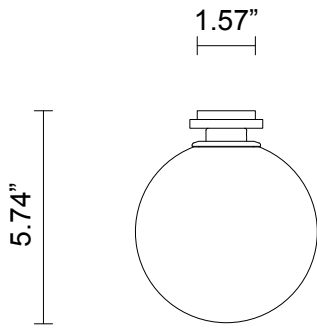

FIZI BALL COLLECTION

WALL SCONCE FLAT

SPECIFICATION SHEET

NORTH AMERICA

FL_WSF_UL_21V2

ABOUT FIZI

The Fizi collection is mesmerising with the explosion of bubbles suspended in champagne'sque effervescence. Breathtaking shadowplay when fizi is lit. Wall and ceiling jewellery for the home.

LEAD TIME

8 - 10 weeks

LIGHT SOURCE

12V G4 2.5W LED bipin
2700k warm white
250 lumens
Dimmable
Lamp included

INSTALLATION

Supplied with external driver
and mounting plate to fit
4.0/3.5 Jbox

WEIGHT

7.7 lb

CERTIFICATION

US/ETL/CA

WARRANTY

3 years

FITTING DESIGN

Kick
Flat
Round

FITTING FINISH

Brass
Mid Bronze
Satin Nickel
Black Electroplate
White Powder Coat
Graphite Powder Coat