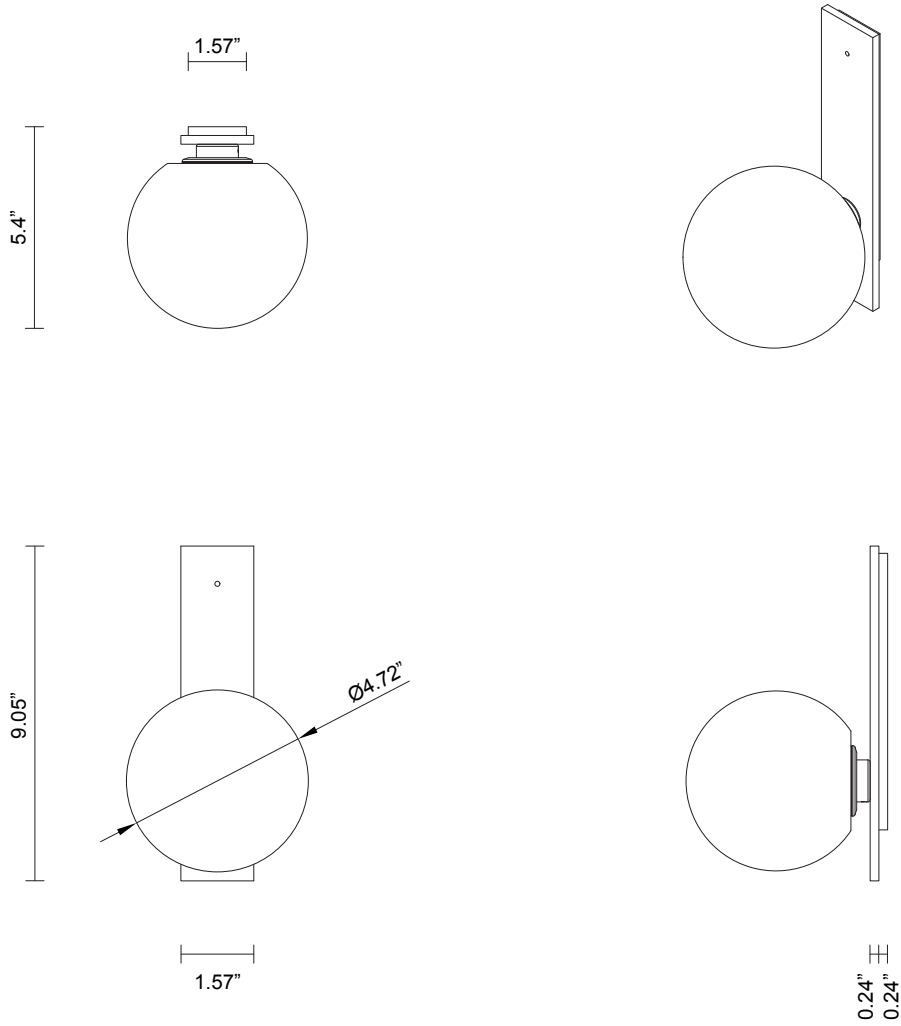

FIZI BALL COLLECTION

WALL SCONCE FLAT

SPECIFICATION SHEET

NORTH AMERICA

FL_WSF_UL_22V1

ABOUT FIZI

The Fizi collection is mesmerising with the explosion of bubbles suspended in champagne'sque effervescence. Breathtaking shadowplay when fizi is lit. Wall and ceiling jewellery for the home.

LEAD TIME

8 - 10 weeks

LIGHT SOURCE

12V G4 2.5W LED bipin
2700k warm white
250 lumens
Dimmable
Lamp included

INSTALLATION

Supplied with external driver
and mounting plate to fit
4.0/3.5 Jbox

WEIGHT

7.7 lb

CERTIFICATION

US/ETL/CA

WARRANTY

3 years

FITTING DESIGN

Kick
Flat
Round

FITTING FINISH

Brass
Mid Bronze
Satin Nickel
Black Electroplate
White Powder Coat
Graphite Powder Coat