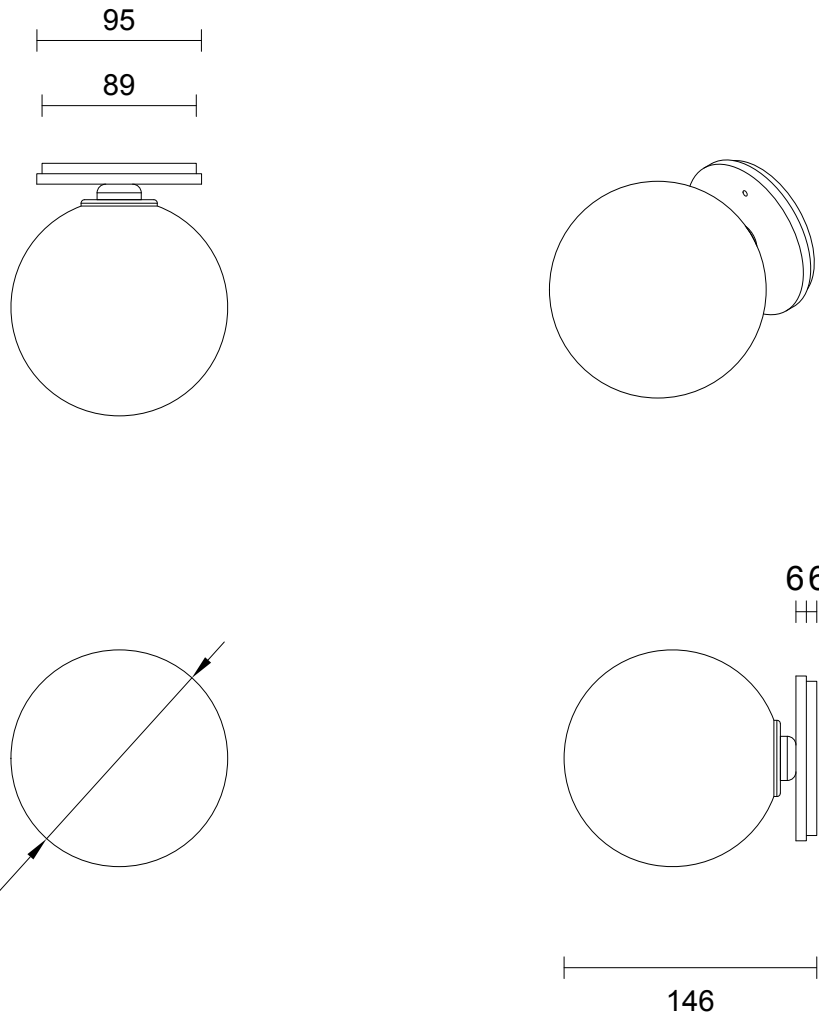

FIZI BALL COLLECTION

WALL SCONCE ROUND

SPECIFICATION SHEET

AUSTRALIA / INTERNATIONAL

FI_WSR_AU_21V2

ABOUT FIZI

The Fizi collection is mesmerising with the explosion of bubbles suspended in champagne'sque effervescence. Breathtaking shadowplay when fizi is lit. Wall and ceiling jewellery for the home.

LEAD TIME

6 - 8 weeks

LIGHT SOURCE

12V G4 2W LED bipin
2700k warm white
200 lumens
Dimmable
Lamp included

INSTALLATION

Supplied with external driver

WEIGHT

3.5kg

CERTIFICATION

CE/AU

WARRANTY

3 years

FITTING DESIGN

Kick
Flat
Round

FITTING FINISH

Brass
Mid Bronze
Satin Nickel
Black Electroplate
White Powder Coat
Graphite Powder Coat