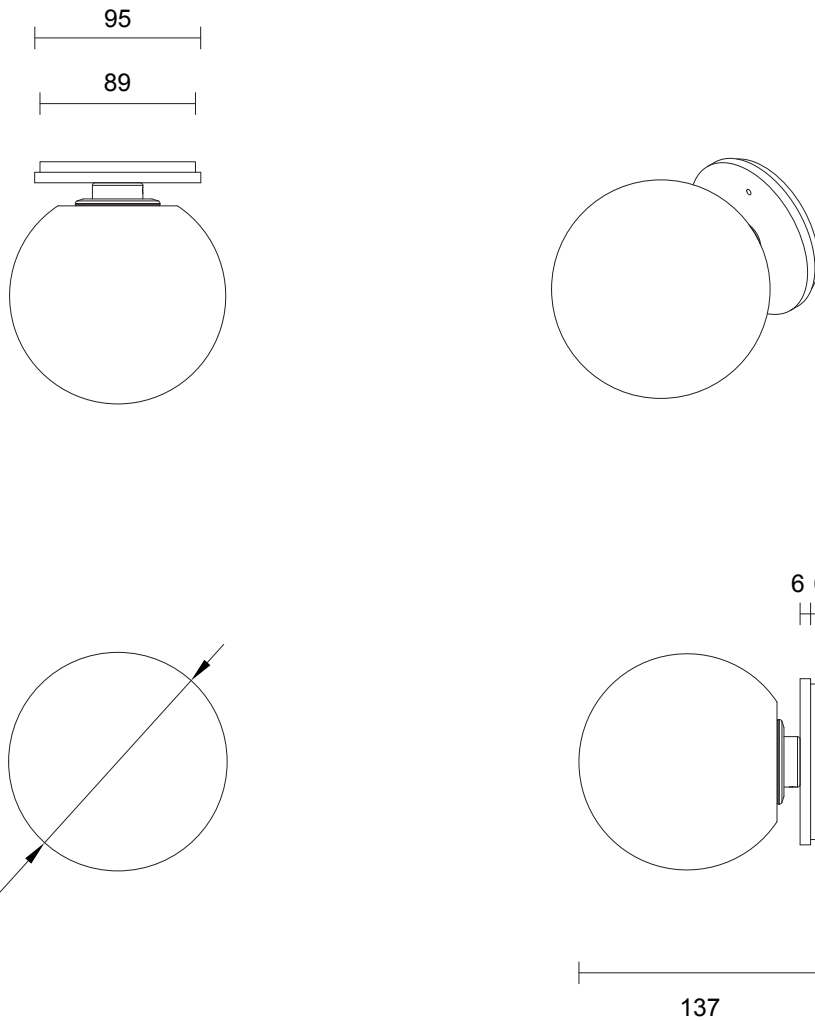

FIZI BALL COLLECTION

WALL SCONCE ROUND

SPECIFICATION SHEET

AUSTRALIA / INTERNATIONAL

FI_WSR_AU_22V2

ABOUT FIZI

The Fizi collection is mesmerising with the explosion of bubbles suspended in champagne'sque effervescence. Breathtaking shadowplay when fizi is lit. Wall and ceiling jewellery for the home.

LEAD TIME

6 - 8 weeks

LIGHT SOURCE

12V G4 2.5W LED bipin
2700k warm white
250 lumens
Dimmable
Lamp included

INSTALLATION

Supplied with external driver

WEIGHT

3.5kg

CERTIFICATION

CE/AU

WARRANTY

3 years

FITTING DESIGN

Kick
Flat
Round

FITTING FINISH

Brass
Mid Bronze
Satin Nickel
Black Electroplate
White Powder Coat
Graphite Powder Coat