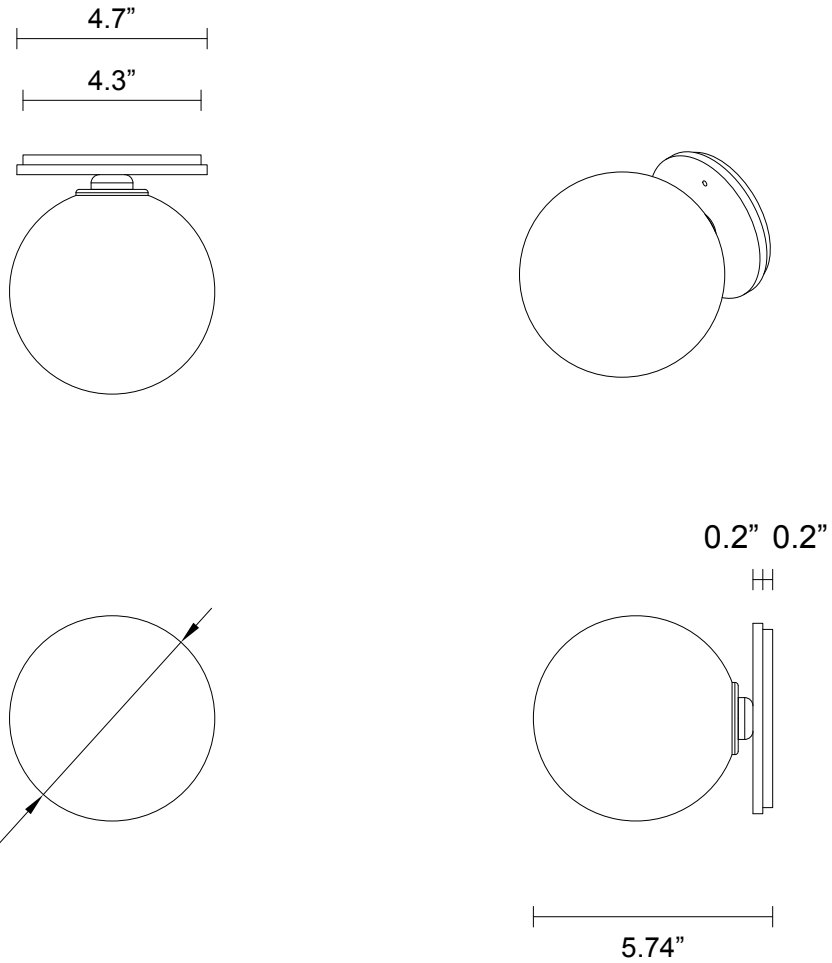

FIZI BALL COLLECTION

WALL SCONCE ROUND

SPECIFICATION SHEET

NORTH AMERICA

FI_WSR_UL_21V1

ABOUT FIZI

The Fizi collection is mesmerising with the explosion of bubbles suspended in champagne'sque effervescence. Breathtaking shadowplay when fizi is lit. Wall and ceiling jewellery for the home.

LEAD TIME

8 - 10 weeks

LIGHT SOURCE

12V G4 2.5W LED bipin
2700k warm white
250 lumens
Dimmable
Lamp included

INSTALLATION

Supplied with external driver
and mounting plate to fit
4.0/3.5 Jbox

WEIGHT

4 lb

CERTIFICATION

US/ETL/CA

WARRANTY

3 years

FITTING DESIGN

Kick
Flat
Round

FITTING FINISH

Brass
Mid Bronze
Satin Nickel
Black Electroplate
White Powder Coat
Graphite Powder Coat