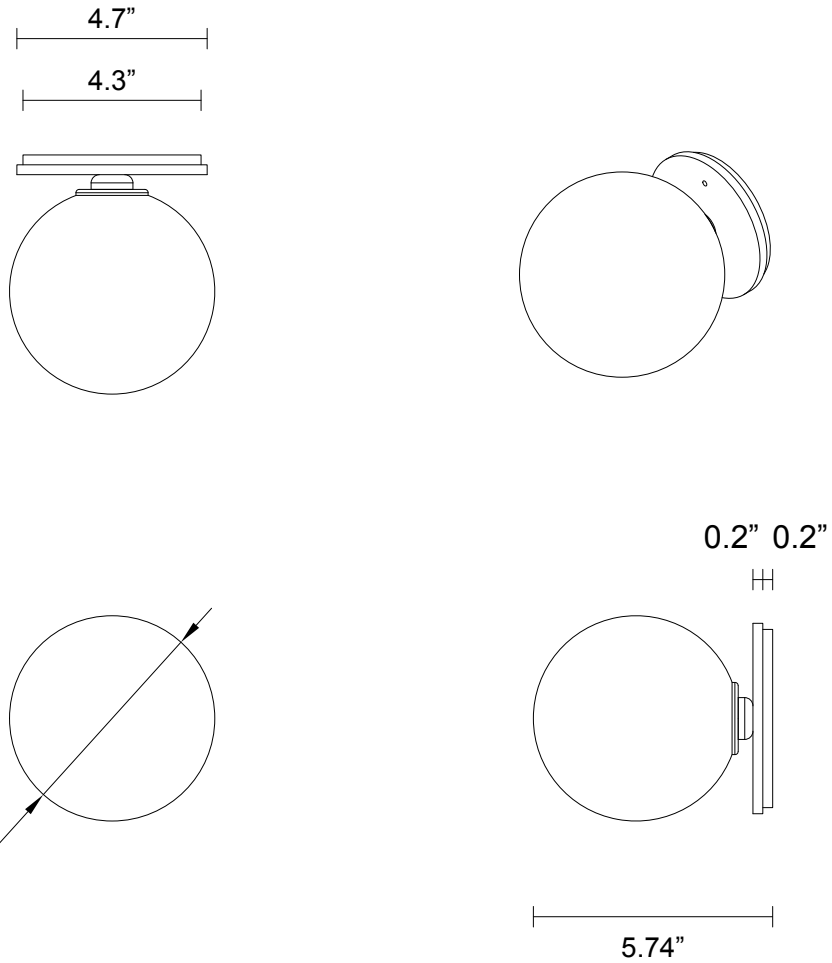

FIZI BALL COLLECTION

WALL SCONCE ROUND

SPECIFICATION SHEET

NORTH AMERICA

FI_WSR_UL_21V2

ABOUT FIZI

The Fizi collection is mesmerising with the explosion of bubbles suspended in champagne'sque effervescence. Breathtaking shadowplay when fizi is lit. Wall and ceiling jewellery for the home.

LEAD TIME

8 - 10 weeks

LIGHT SOURCE

12V G4 2.5W LED bipin
2700k warm white
250 lumens
Dimmable
Lamp included

INSTALLATION

Supplied with external driver
and mounting plate to fit
4.0/3.5 Jbox

WEIGHT

7.7 lb

CERTIFICATION

US/ETL/CA

WARRANTY

3 years

FITTING DESIGN

Kick
Flat
Round

FITTING FINISH

Brass
Mid Bronze
Satin Nickel
Black Electroplate
White Powder Coat
Graphite Powder Coat