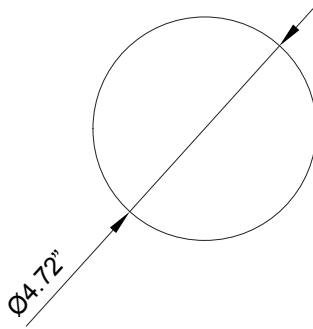

FIZI BALL COLLECTION

WALL SCONCE ROUND

SPECIFICATION SHEET

NORTH AMERICA

FI_WSR_UL_22V1

ABOUT FIZI

The Fizi collection is mesmerising with the explosion of bubbles suspended in champagne'sque effervescence. Breathtaking shadowplay when fizi is lit. Wall and ceiling jewellery for the home.

LEAD TIME

8 - 10 weeks

LIGHT SOURCE

12V G4 2.5W LED bipin
2700k warm white
250 lumens
Dimmable
Lamp included

INSTALLATION

Supplied with external driver and mounting plate to fit 4.0/3.5 Jbox

WEIGHT

7.7 lb

CERTIFICATION

US/ETL/CA

WARRANTY

3 years

FITTING DESIGN

Kick
Flat
Round

FITTING FINISH

Brass
Mid Bronze
Satin Nickel
Black Electroplate
White Powder Coat
Graphite Powder Coat