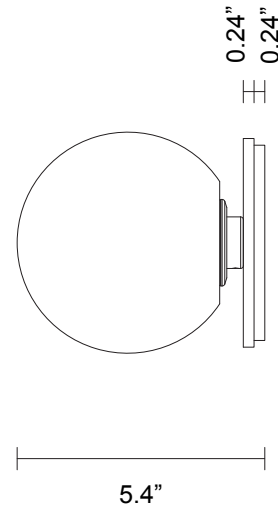

FIZI BALL COLLECTION

WALL SCONCE ROUND

SPECIFICATION SHEET

NORTH AMERICA

FI_WSR_UL_22V1

ABOUT FIZI

The Fizi collection is mesmerising with the explosion of bubbles suspended in champagne'sque effervescence. Breathtaking shadowplay when fizi is lit. Wall and ceiling jewellery for the home.

LEAD TIME

8 - 10 weeks

LIGHT SOURCE

12V G4 2.5W LED bipin
2700k warm white
250 lumens
Dimmable
Lamp included

INSTALLATION

Supplied with external driver and mounting plate to fit 4.0/3.5 Jbox

WEIGHT

7.7 lb

CERTIFICATION

US/ETL/CA

WARRANTY

3 years

FITTING DESIGN

Kick
Flat
Round

FITTING FINISH

Brass
Mid Bronze
Satin Nickel
Black Electroplate
White Powder Coat
Graphite Powder Coat