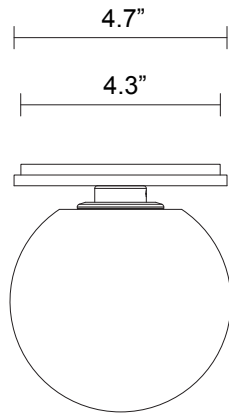

FIZI BALL COLLECTION

WALL SCONCE ROUND

SPECIFICATION SHEET

NORTH AMERICA

FI_WSR_UL_22V1

ABOUT FIZI

The Fizi collection is mesmerising with the explosion of bubbles suspended in champagne'sque effervescence. Breathtaking shadowplay when fizi is lit. Wall and ceiling jewellery for the home.

LEAD TIME

8 - 10 weeks

LIGHT SOURCE

12V G4 2.5W LED bipin
2700k warm white
250 lumens
Dimmable
Lamp included

INSTALLATION

Supplied with external driver and mounting plate to fit 4.0/3.5 Jbox

WEIGHT

7.7 lb