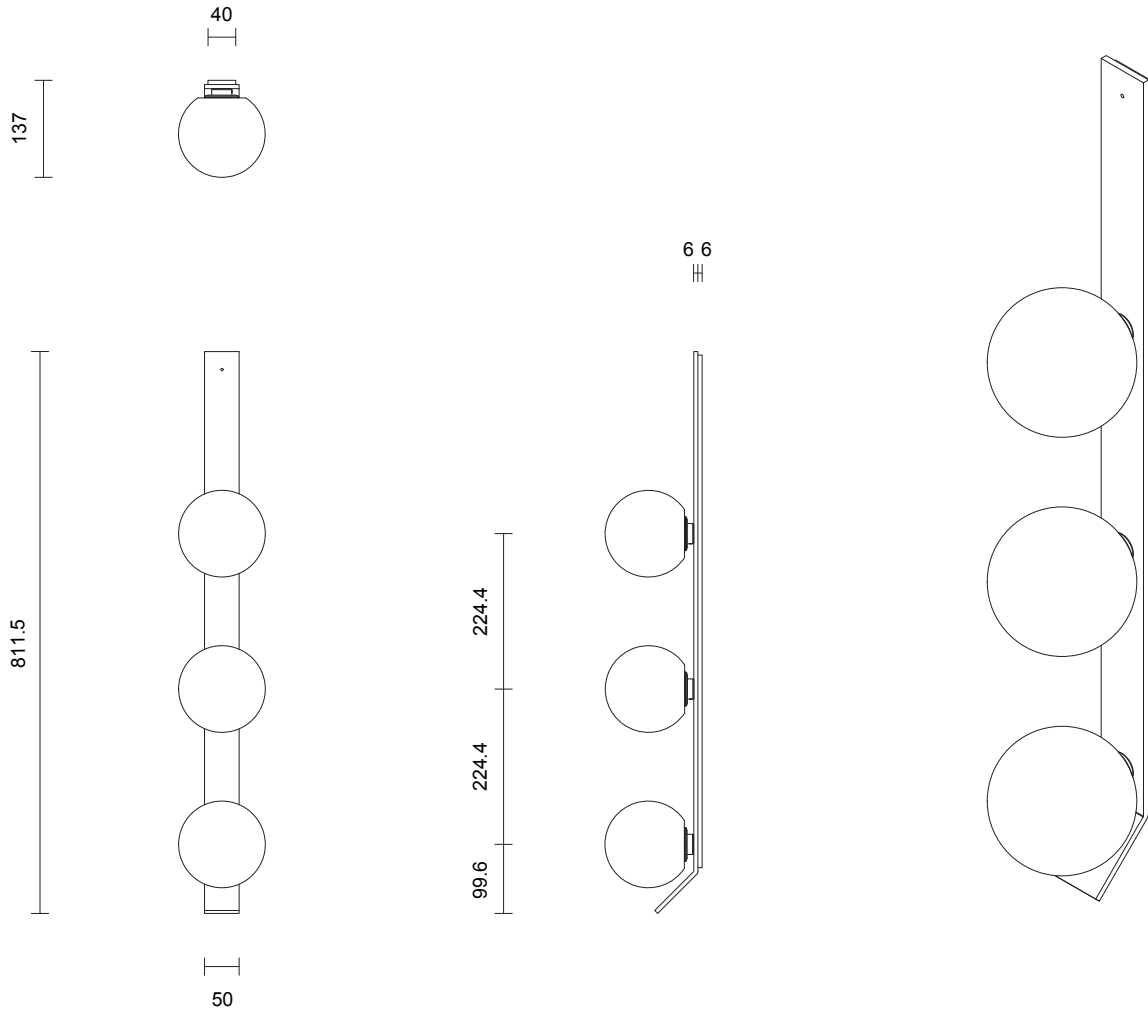

FIZI BALL COLLECTION
TRIPLE BALL WALL SCONCE WITH KICK

SPECIFICATION SHEET
AUSTRALIA / INTERNATIONAL

FIZI BALL COLLECTION

TRIPLE BALL WALL SCONCE WITH KICK

SPECIFICATION SHEET

AUSTRALIA / INTERNATIONAL

FL_TBWSK_AU_22V2

LEAD TIME

6 - 8 weeks

LIGHT SOURCE

3 x 12V G4 2.5W LED bipin
2700k warm white
750 total lumen output
Dimmable
Lamps included

INSTALLATION

Supplied with external driver

WEIGHT

8.5kg