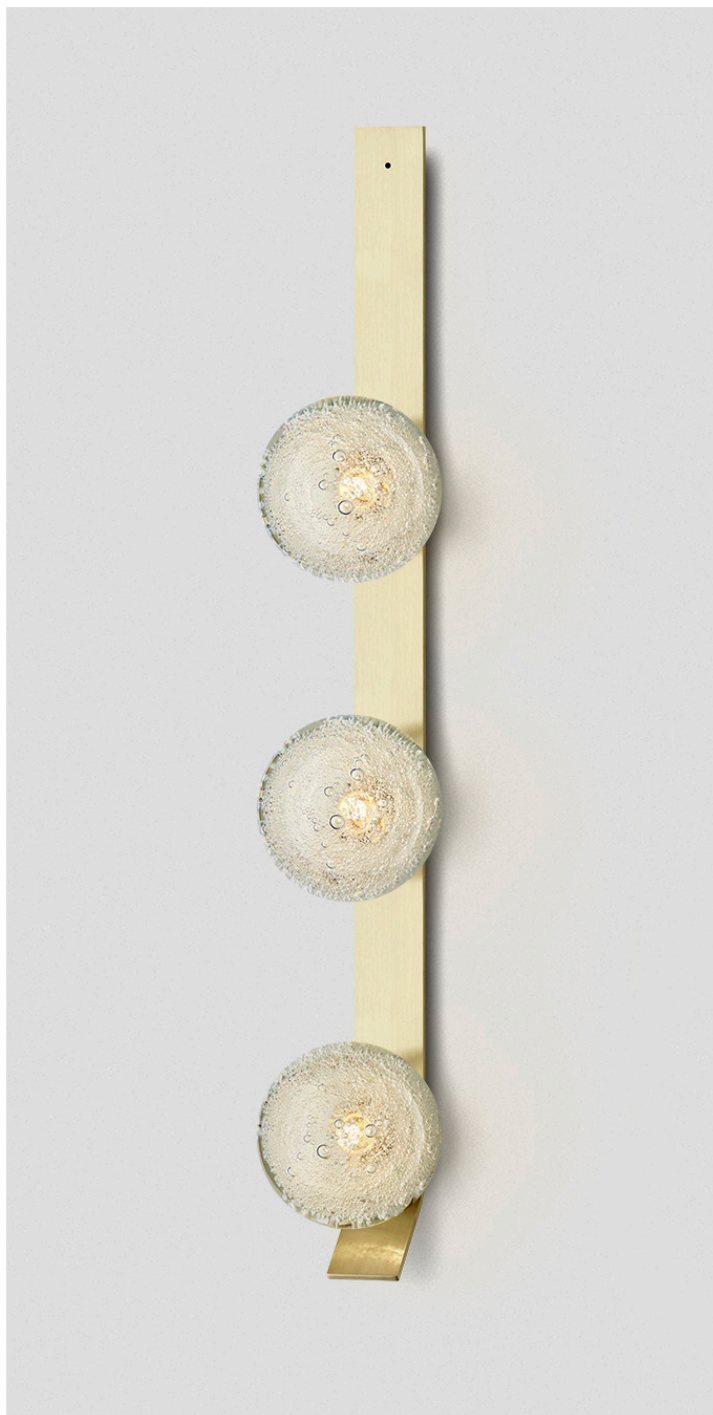

FIZI BALL COLLECTION
TRIPLE BALL WALL SCONCE WITH KICK

SPECIFICATION SHEET
AUSTRALIA / INTERNATIONAL

FIZI BALL COLLECTION

TRIPLE BALL WALL SCONCE WITH KICK

SPECIFICATION SHEET

AUSTRALIA / INTERNATIONAL

FL_TBWSK_AU_22V2

ABOUT FIZI

The Fizi collection is mesmerising with the explosion of bubbles suspended in champagne'sque effervescence. Breathtaking shadowplay when fizi is lit. Wall and ceiling jewellery for the home.

LEAD TIME

6 - 8 weeks

LIGHT SOURCE

3 x 12V G4 2.5W LED bipin
2700k warm white
750 total lumen output
Dimmable
Lamps included

INSTALLATION

Supplied with external driver

WEIGHT

8.5kg