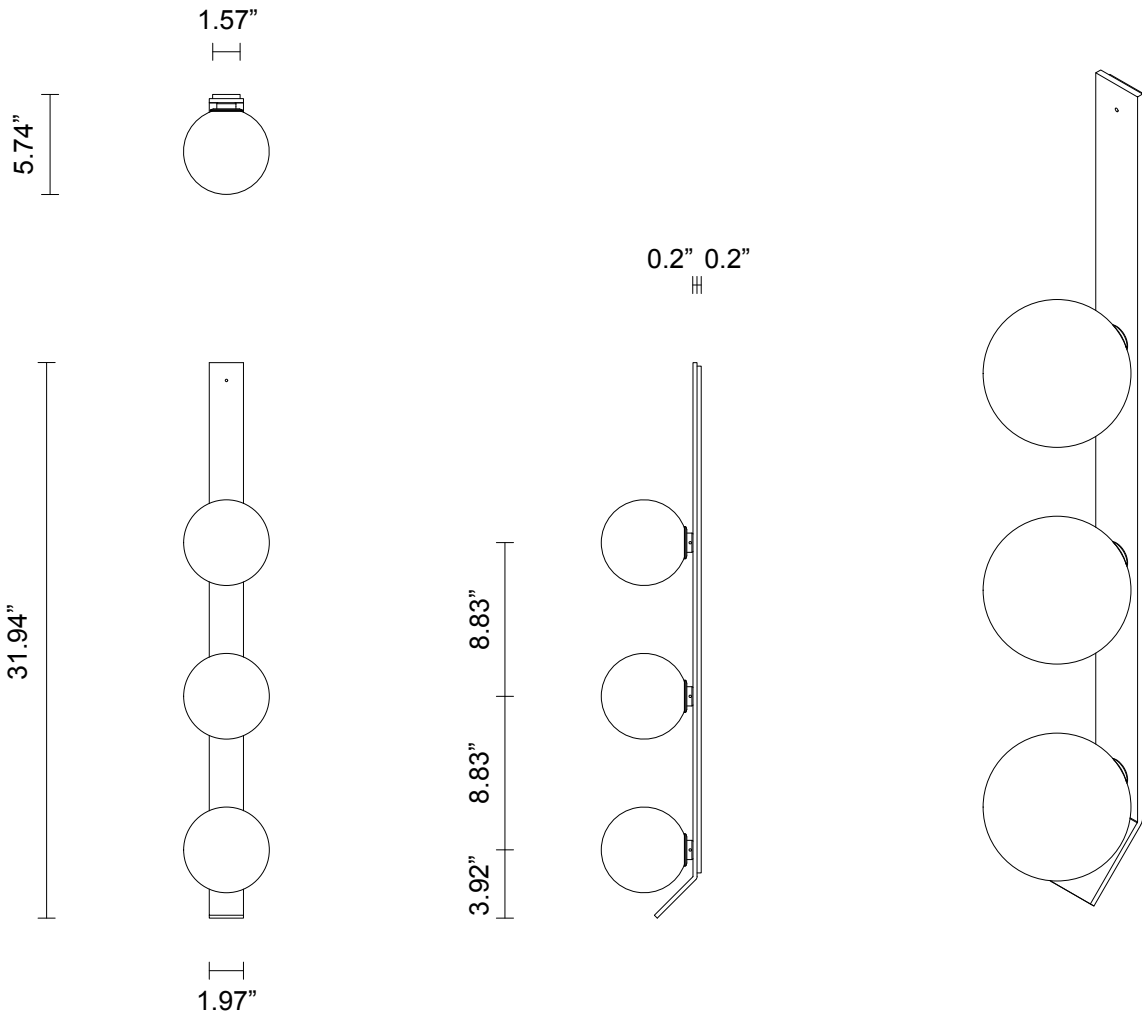

FIZI BALL COLLECTION

TRIPLE BALL WALL SCONCE WITH KICK

SPECIFICATION SHEET

NORTH AMERICA

FL_TBWSK_UL_21V1

ABOUT FIZI

The Fizi collection is mesmerising with the explosion of bubbles suspended in champagne'sque effervescence. Breathtaking shadowplay when fizi is lit. Wall and ceiling jewellery for the home.

LEAD TIME

8 - 10 weeks

LIGHT SOURCE

3 x 12V G4 2.5W LED bipin
2700k warm white
750 total lumen output
Dimmable
Lamps included

INSTALLATION

Supplied with external driver and mounting plate to fit 4.0/3.5 Jbox

WEIGHT

18 lb

CERTIFICATION

US/ETL/CA

WARRANTY

3 years

FITTING DESIGN

Kick
Flat

FITTING FINISH

Brass
Mid Bronze
Satin Nickel
Black Electroplate
White Powder Coat
Graphite Powder Coat