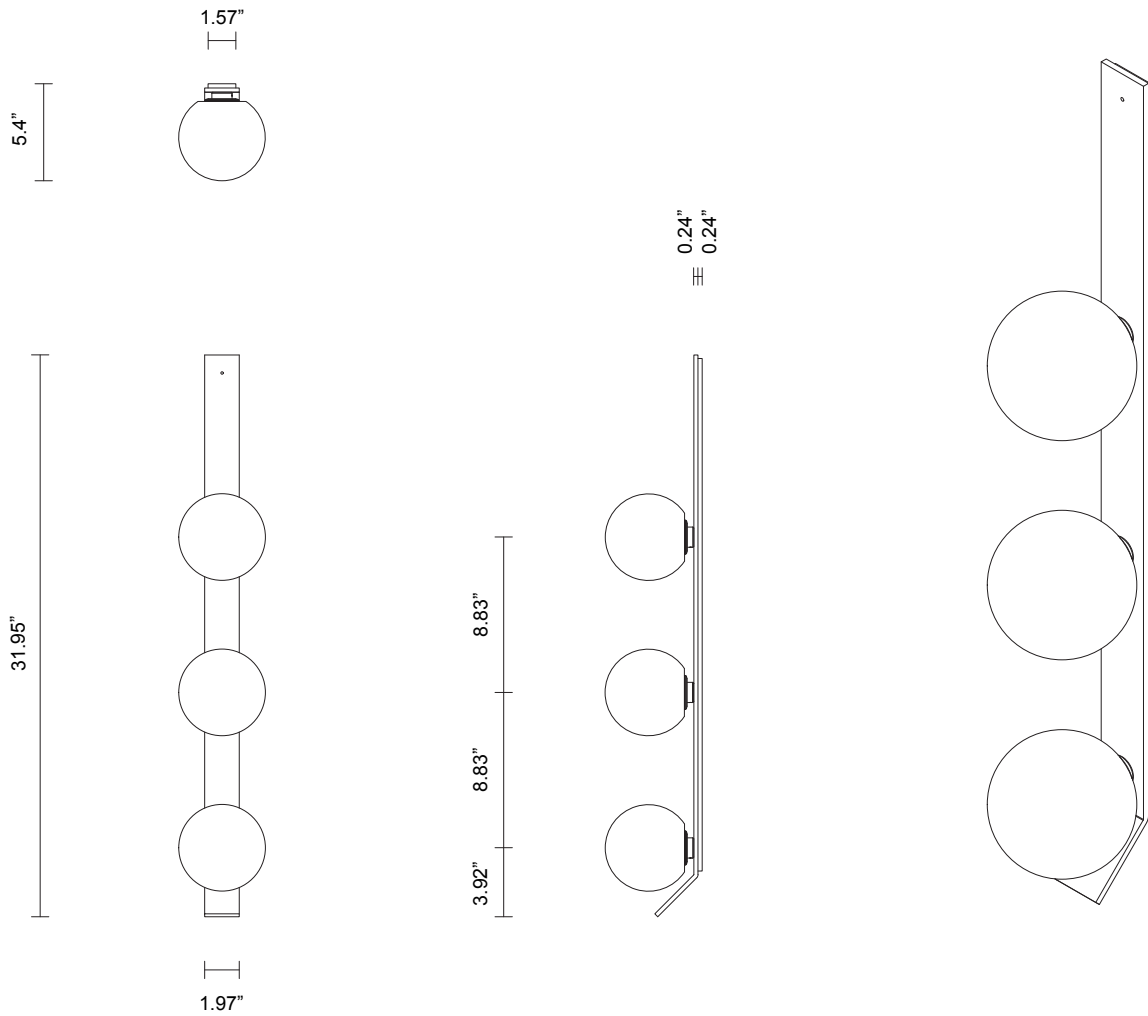

FIZI BALL COLLECTION
TRIPLE BALL WALL SCONCE WITH KICK

SPECIFICATION SHEET
NORTH AMERICA

FIZI BALL COLLECTION

TRIPLE BALL WALL SCONCE WITH KICK

SPECIFICATION SHEET

NORTH AMERICA

FL_TBWSK_UL_22V1

ABOUT FIZI

LIGHT SOURCE

3 x 12V G4 2.5W LED bipin
2700k warm white
750 total lumen output
Dimmable
Lamps included

INSTALLATION

Supplied with external driver
and mounting plate to fit
4.0/3.5 Jbox

WEIGHT

18 lb

CERTIFICATION

US/ETL/CA

WARRANTY

3 years

FITTING DESIGN

Kick
Flat

FITTING FINISH

Brass
Mid Bronze
Satin Nickel
Black Electroplate
White Powder Coat
Graphite Powder Coat