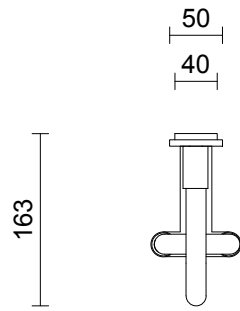

LOOPI COLLECTION
SINGLE WALL SCONCE

SPECIFICATION SHEET
AUSTRALIA / INTERNATIONAL

ARTICOLO

LOOPI COLLECTION

SINGLE WALL SCONCE

SPECIFICATION SHEET

AUSTRALIA / INTERNATIONAL

LP_SWS_AU_21V1

LEAD TIME

6 - 8 weeks

LIGHT SOURCE

4 x 6VDC LED Board
350mA CC
2700K warm white
1000lm total output

INSTALLATION

Supplied with external driver

WEIGHT

2kg