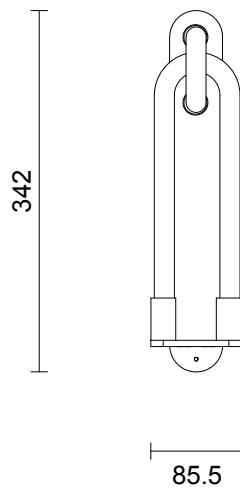

LOOPI COLLECTION
SINGLE WALL SCONCE

SPECIFICATION SHEET
AUSTRALIA / INTERNATIONAL

ARTICOLO

LOOPI COLLECTION

SINGLE WALL SCONCE

SPECIFICATION SHEET

AUSTRALIA / INTERNATIONAL

LP_SWS_AU_21V1

LEAD TIME

6 - 8 weeks

LIGHT SOURCE

4 x 6VDC LED Board
350mA CC
2700K warm white
1000lm total output

INSTALLATION

Supplied with external driver

WEIGHT

2kg