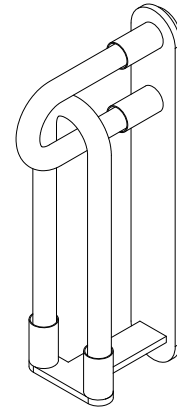

LOOPI COLLECTION
SINGLE WALL SCONCE

SPECIFICATION SHEET
AUSTRALIA / INTERNATIONAL

ARTICOLO

LOOPI COLLECTION

SINGLE WALL SCONCE

SPECIFICATION SHEET

AUSTRALIA / INTERNATIONAL

LP_SWS_AU_21V1

ABOUT LOOPI

The Loopi Collection is a romantic interpretation of linking fingers and the youthful sincerity of a 'pinky promise'. Conceived of a 'braided' design of interlocking glass loops uniting a delicate balance of sculptural light art, confident in shape and form, yet quietly sophisticated.