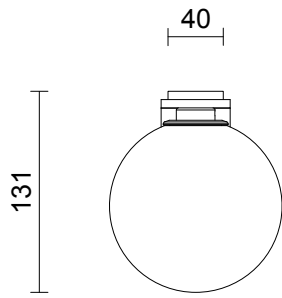

SCANDI COLLECTION

WALL SCONCE WITH KICK

SPECIFICATION SHEET

AUSTRALIA / INTERNATIONAL

SC_WSK_AU_21V1

ABOUT SCANDI

The Scandi Collection evokes Nordic sensibility and quiet refined simplicity. The small spherical bubbles spiral around the sphere, creating breathtaking ethereal shadow play movement on the walls.

LEAD TIME

6 - 8 weeks

LIGHT SOURCE

12V G4 2W LED bipin
2700k warm white
200 lumens
Dimmable
Lamp included

INSTALLATION

Supplied with external driver

WEIGHT

2kg

CERTIFICATION

CE/AU

WARRANTY

3 years

FITTING DESIGN

Flat
Kick
Round

FITTING FINISH

Brass
Mid Bronze
Satin Nickel
Black Electroplate
White Powder Coat
Graphite Powder Coat

SHADE COLOURS

Clear
Smoke