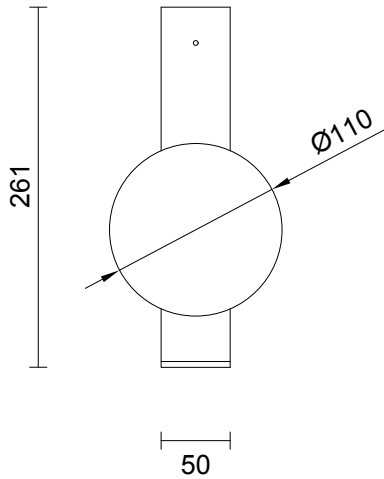

SCANDI COLLECTION

WALL SCONCE WITH KICK

SPECIFICATION SHEET

AUSTRALIA / INTERNATIONAL

SC_WSK_AU_21V1

ABOUT SCANDI

The Scandi Collection evokes Nordic sensibility and quiet refined simplicity. The small spherical bubbles spiral around the sphere, creating breathtaking ethereal shadow play movement on the walls.

LEAD TIME

6 - 8 weeks

LIGHT SOURCE

12V G4 2W LED bipin
2700k warm white
200 lumens
Dimmable
Lamp included

INSTALLATION

Supplied with external driver

WEIGHT

2kg

CERTIFICATION

CE/AU

WARRANTY

3 years

FITTING DESIGN

Flat
Kick
Round

FITTING FINISH

Brass
Mid Bronze
Satin Nickel
Black Electroplate
White Powder Coat
Graphite Powder Coat

SHADE COLOURS

Clear
Smoke