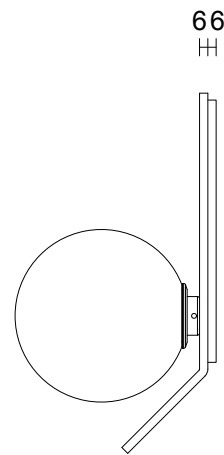

SCANDI COLLECTION

WALL SCONCE WITH KICK

SPECIFICATION SHEET

AUSTRALIA / INTERNATIONAL

SC_WSK_AU_21V1

ABOUT SCANDI

The Scandi Collection evokes Nordic sensibility and quiet refined simplicity. The small spherical bubbles spiral around the sphere, creating breathtaking ethereal shadow play movement on the walls.

LEAD TIME

6 - 8 weeks

LIGHT SOURCE

12V G4 2W LED bipin
2700k warm white
200 lumens
Dimmable
Lamp included

INSTALLATION

Supplied with external driver

WEIGHT

2kg