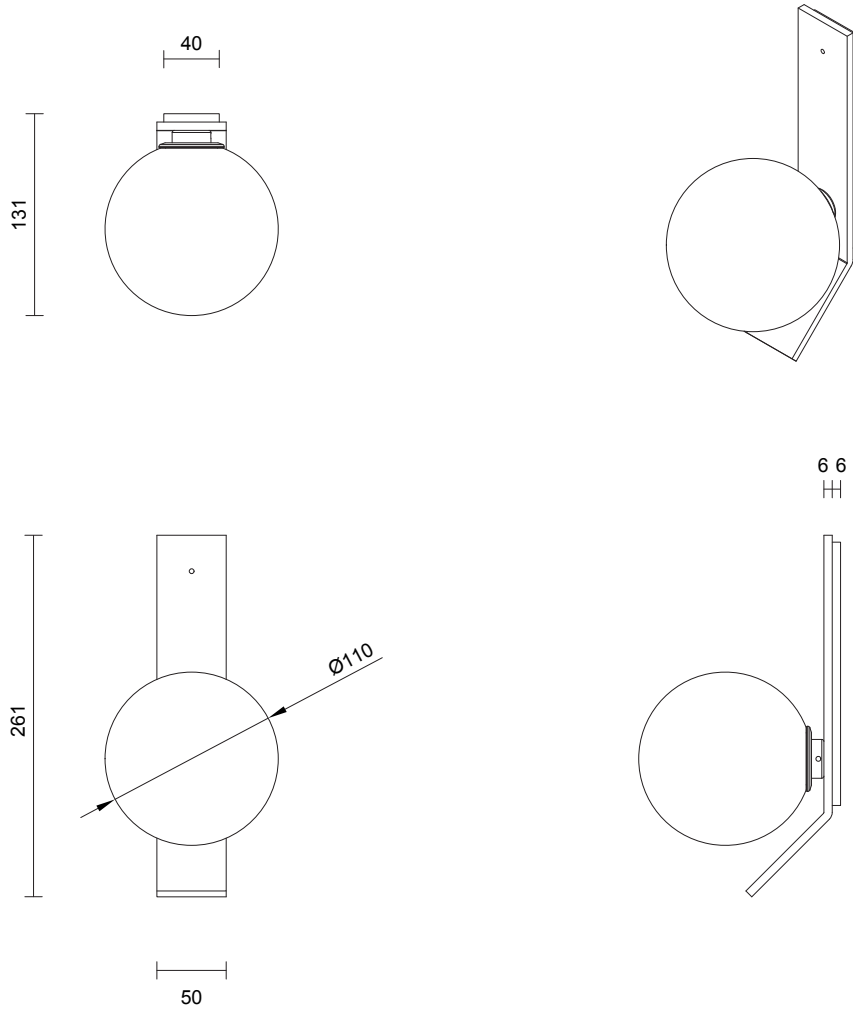

SCANDI COLLECTION

WALL SCONCE WITH KICK

SPECIFICATION SHEET

AUSTRALIA / INTERNATIONAL

SC_WSK_AU_22V1

ABOUT SCANDI

The Scandi Collection evokes Nordic sensibility and quiet refined simplicity. The small spherical bubbles spiral around the sphere, creating breathtaking ethereal shadow play movement on the walls.

LEAD TIME

6 - 8 weeks

LIGHT SOURCE

12V G4 2W LED bipin
2700k warm white
200 lumens
Dimmable
Lamp included

INSTALLATION

Supplied with external driver

WEIGHT

2kg

CERTIFICATION

CE/AU

WARRANTY

3 years

FITTING DESIGN

Flat
Kick
Round

FITTING FINISH

Brass
Mid Bronze
Satin Nickel
Black Electroplate
White Powder Coat
Graphite Powder Coat

SHADE COLOURS

Smoke