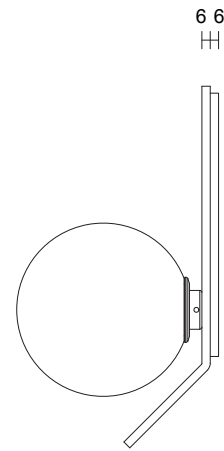

SCANDI COLLECTION

WALL SCONCE WITH KICK

SPECIFICATION SHEET

AUSTRALIA / INTERNATIONAL

SC_WSK_AU_22V2

ABOUT SCANDI

The Scandi Collection evokes Nordic sensibility and quiet refined simplicity. The small spherical bubbles spiral around the sphere, creating breathtaking ethereal shadow play movement on the walls.

LEAD TIME

6 - 8 weeks

LIGHT SOURCE

12V G4 2.5W LED bipin
2700k warm white
250 lumens
Dimmable
Lamp included

INSTALLATION

Supplied with external driver

WEIGHT

2kg