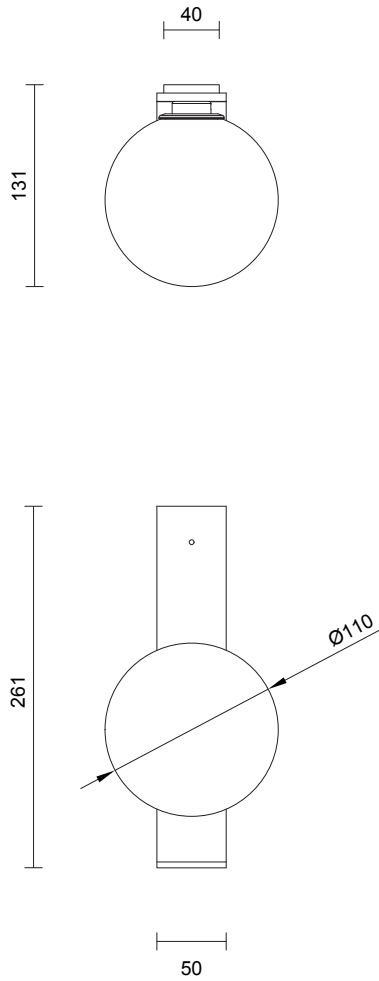

SCANDI COLLECTION

WALL SCONCE WITH KICK

SPECIFICATION SHEET

AUSTRALIA / INTERNATIONAL

SC_WSK_AU_22V2

ABOUT SCANDI

The Scandi Collection evokes Nordic sensibility and quiet refined simplicity. The small spherical bubbles spiral around the sphere, creating breathtaking ethereal shadow play movement on the walls.

LEAD TIME

6 - 8 weeks

LIGHT SOURCE

12V G4 2.5W LED bipin
2700k warm white
250 lumens
Dimmable
Lamp included

INSTALLATION

Supplied with external driver

WEIGHT

2kg