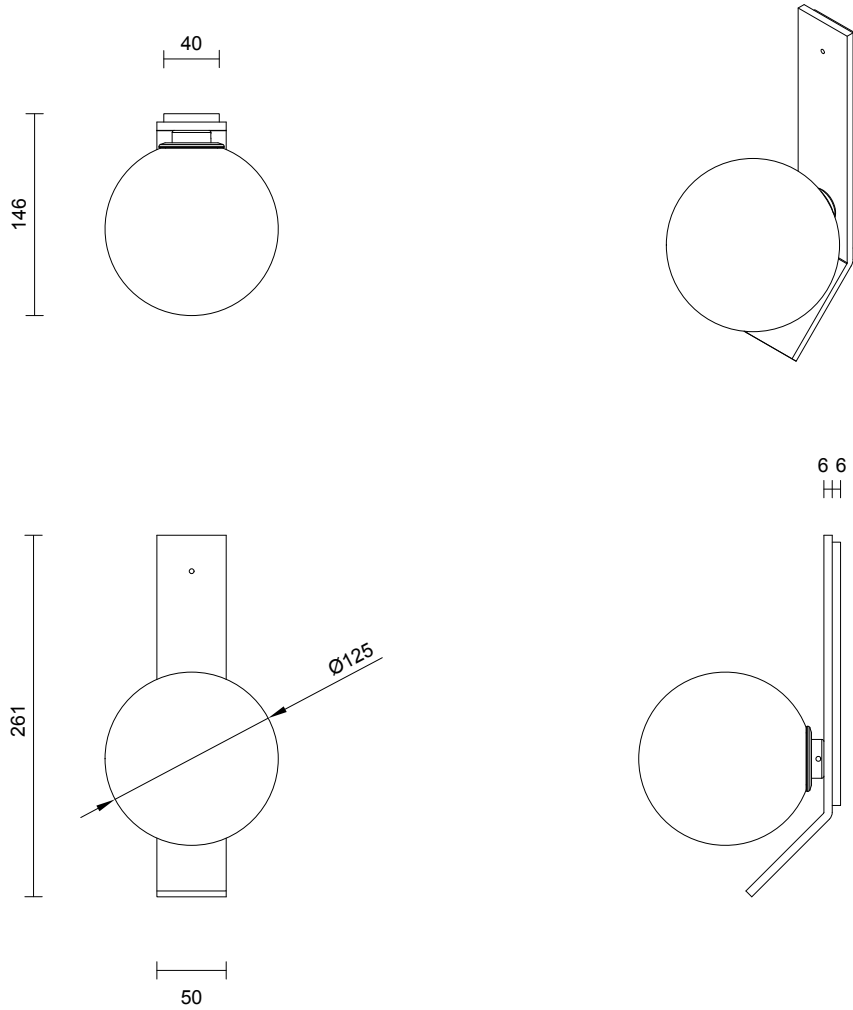

SCANDI COLLECTION

WALL SCONCE WITH KICK

SPECIFICATION SHEET

AUSTRALIA / INTERNATIONAL

SC_WSK_AU_22V1

ABOUT SCANDI

The Scandi Collection evokes Nordic sensibility and quiet refined simplicity. The small spherical bubbles spiral around the sphere, creating breathtaking ethereal shadow play movement on the walls.

LEAD TIME

6 - 8 weeks

LIGHT SOURCE

12V G4 2W LED bipin
2700k warm white
200 lumens
Dimmable
Lamp included

INSTALLATION

Supplied with external driver

WEIGHT

2kg