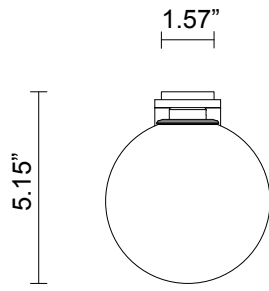

SCANDI COLLECTION

WALL SCONCE WITH KICK

SPECIFICATION SHEET

NORTH AMERICA

SC_WSK_UL_21V1

ABOUT SCANDI

The Scandi Collection evokes Nordic sensibility and quiet refined simplicity. The small spherical bubbles spiral around the sphere, creating breathtaking ethereal shadow play movement on the walls.

LEAD TIME

8 - 10 weeks

LIGHT SOURCE

12V G4 2.5W LED bipin
2700k warm white
250 lumens
Dimmable
Lamp included

INSTALLATION

Supplied with external driver and mounting plate to fit
4.0/3.5 Jbox

WEIGHT

4 lb

CERTIFICATION

US/ETL/CA

WARRANTY

3 years

FITTING DESIGN

Flat
Kick
Round

FITTING FINISH

Brass
Mid Bronze
Satin Nickel
Black Electroplate
White Powder Coat
Graphite Powder Coat

SHADE COLOURS

Clear
Smoke