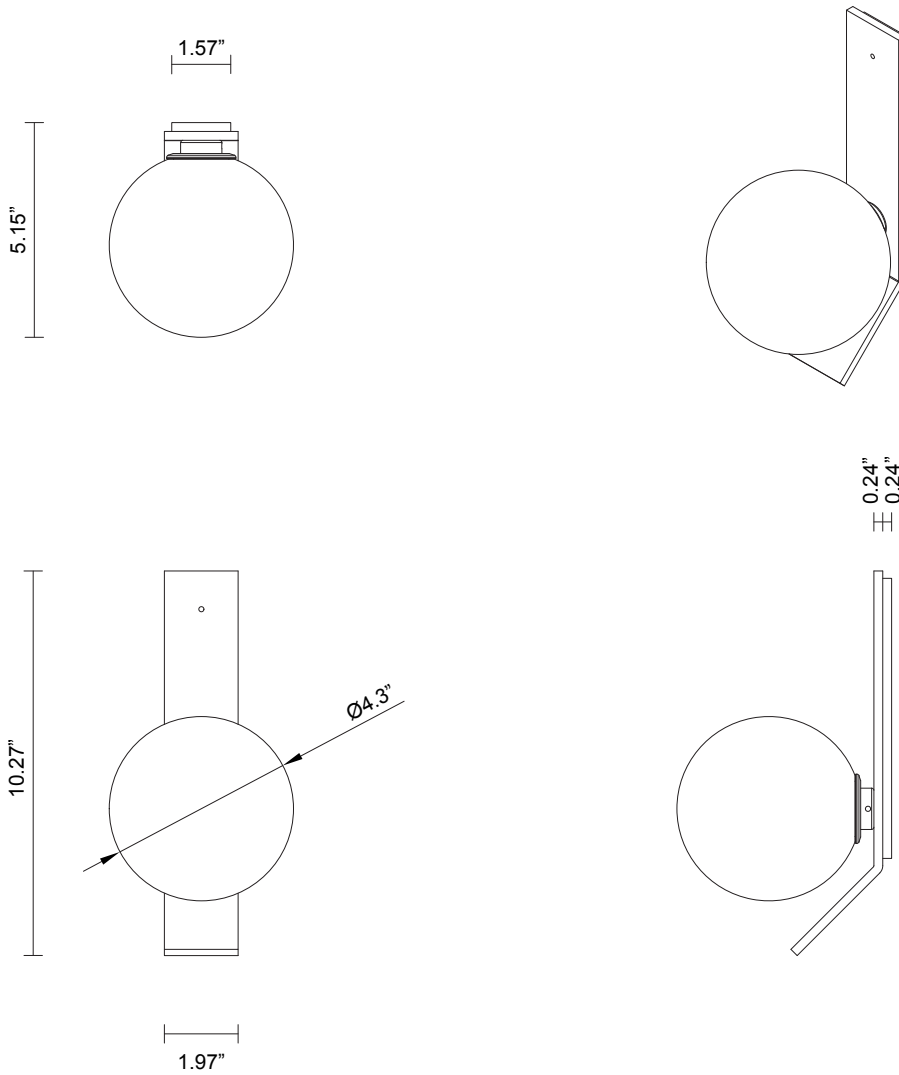

SCANDI COLLECTION

WALL SCONCE WITH KICK

SPECIFICATION SHEET

NORTH AMERICA

SC_WSK_UL_22V1

ABOUT SCANDI

The Scandi Collection evokes Nordic sensibility and quiet refined simplicity. The small spherical bubbles spiral around the sphere, creating breathtaking ethereal shadow play movement on the walls.

LEAD TIME

8 - 10 weeks

LIGHT SOURCE

12V G4 2.5W LED bipin
2700k warm white
250 lumens
Dimmable
Lamp included

INSTALLATION

Supplied with external driver
and mounting plate to fit
4.0/3.5 Jbox

WEIGHT

4 lb

CERTIFICATION

US/ETL/CA

WARRANTY

3 years

FITTING DESIGN

Flat
Kick
Round

FITTING FINISH

Brass
Mid Bronze
Satin Nickel
Black Electroplate
White Powder Coat
Graphite Powder Coat

SHADE COLOURS

Smoke