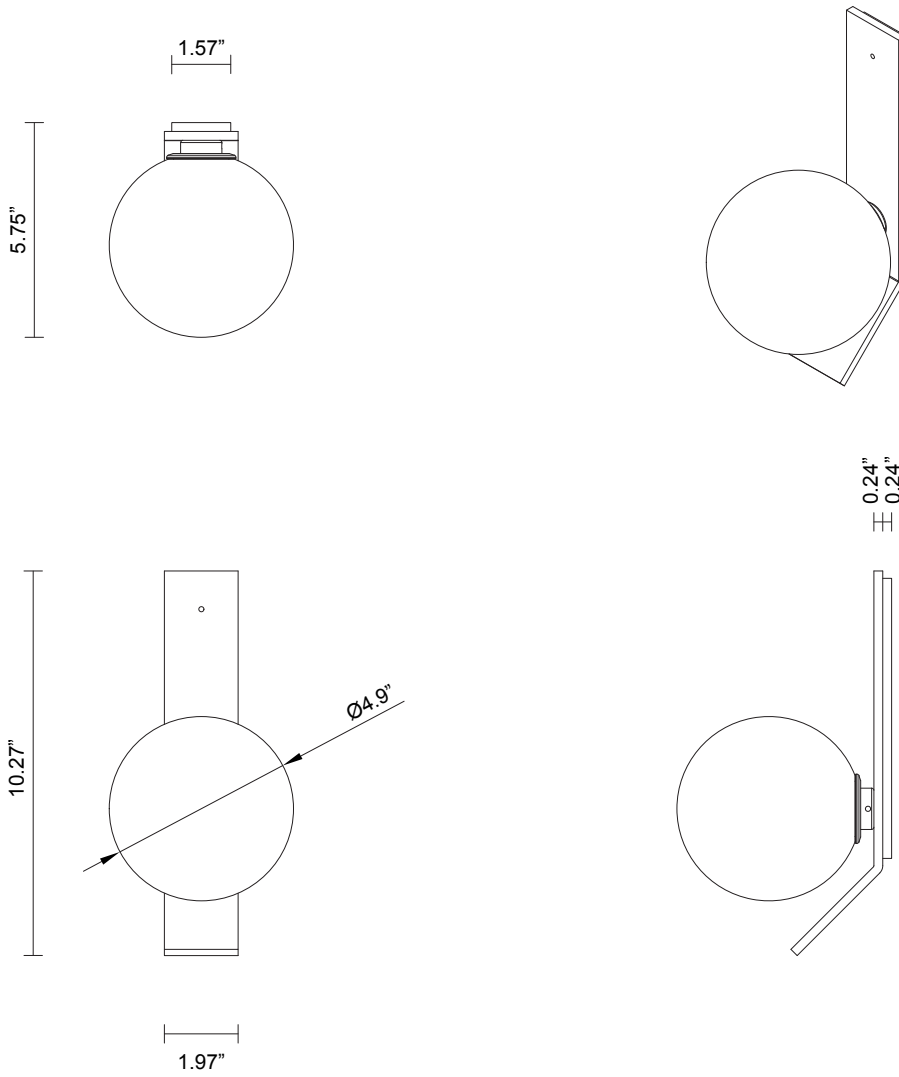

SCANDI COLLECTION

WALL SCONCE WITH KICK

SPECIFICATION SHEET

NORTH AMERICA

SC_WSK_UL_22V2

ABOUT SCANDI

The Scandi Collection evokes Nordic sensibility and quiet refined simplicity. The small spherical bubbles spiral around the sphere, creating breathtaking ethereal shadow play movement on the walls.

LEAD TIME

8 - 10 weeks

LIGHT SOURCE

12V G4 2.5W LED bipin
2700k warm white
250 lumens
Dimmable
Lamp included

INSTALLATION

Supplied with external driver
and mounting plate to fit
4.0/3.5 Jbox

WEIGHT

4 lb

CERTIFICATION

US/ETL/CA

WARRANTY

3 years

FITTING DESIGN

Flat
Kick
Round

FITTING FINISH

Brass
Mid Bronze
Satin Nickel
Black Electroplate
White Powder Coat
Graphite Powder Coat

SHADE COLOURS

Smoke