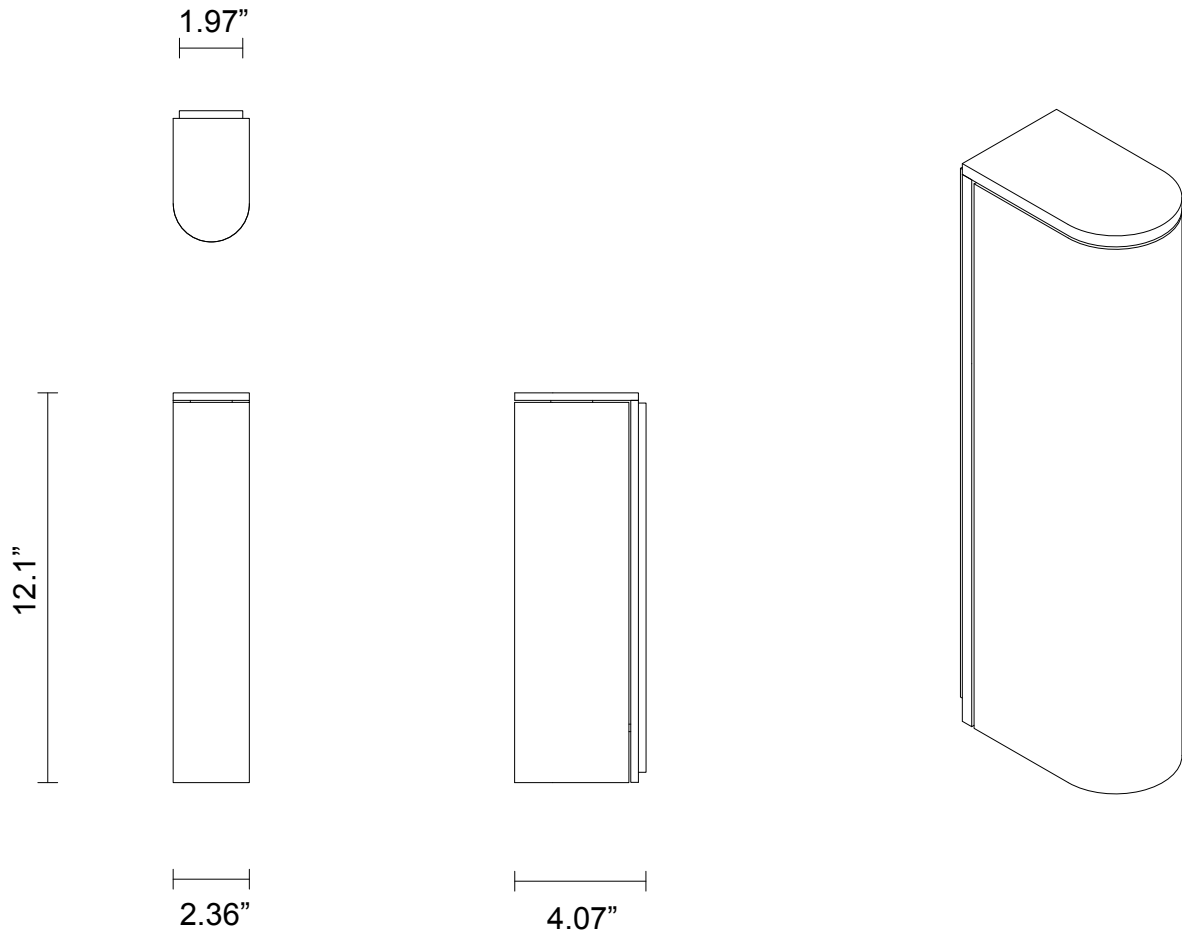

SLIM COLLECTION

WALL SCONCE

SPECIFICATION SHEET

NORTH AMERICA

ARTICOLO

SLIM COLLECTION

WALL SCONCE

SPECIFICATION SHEET

NORTH AMERICA

SL_WS_UL_21V2

ABOUT SLIM

Inspired by the sophisticated high life depicted in Slim Aaron's famed Palm Springs photography, 'Slim' reinterprets mid-century Californian modernism in architectural form and refined simplicity. The arresting restraint of Slim evokes effortless glamour. Its light source is housed within an elongated arch of mouth blown glass and framed in hand finished metalwork by local artisan's.

LEAD TIME

8 - 10 weeks

LIGHT SOURCE

6W LED Board 500mA CC
2700k warm white
400 lumens

INSTALLATION

Supplied with external driver
and mounting plate to fit
4.0/3.5 Jbox

WEIGHT

4 lb