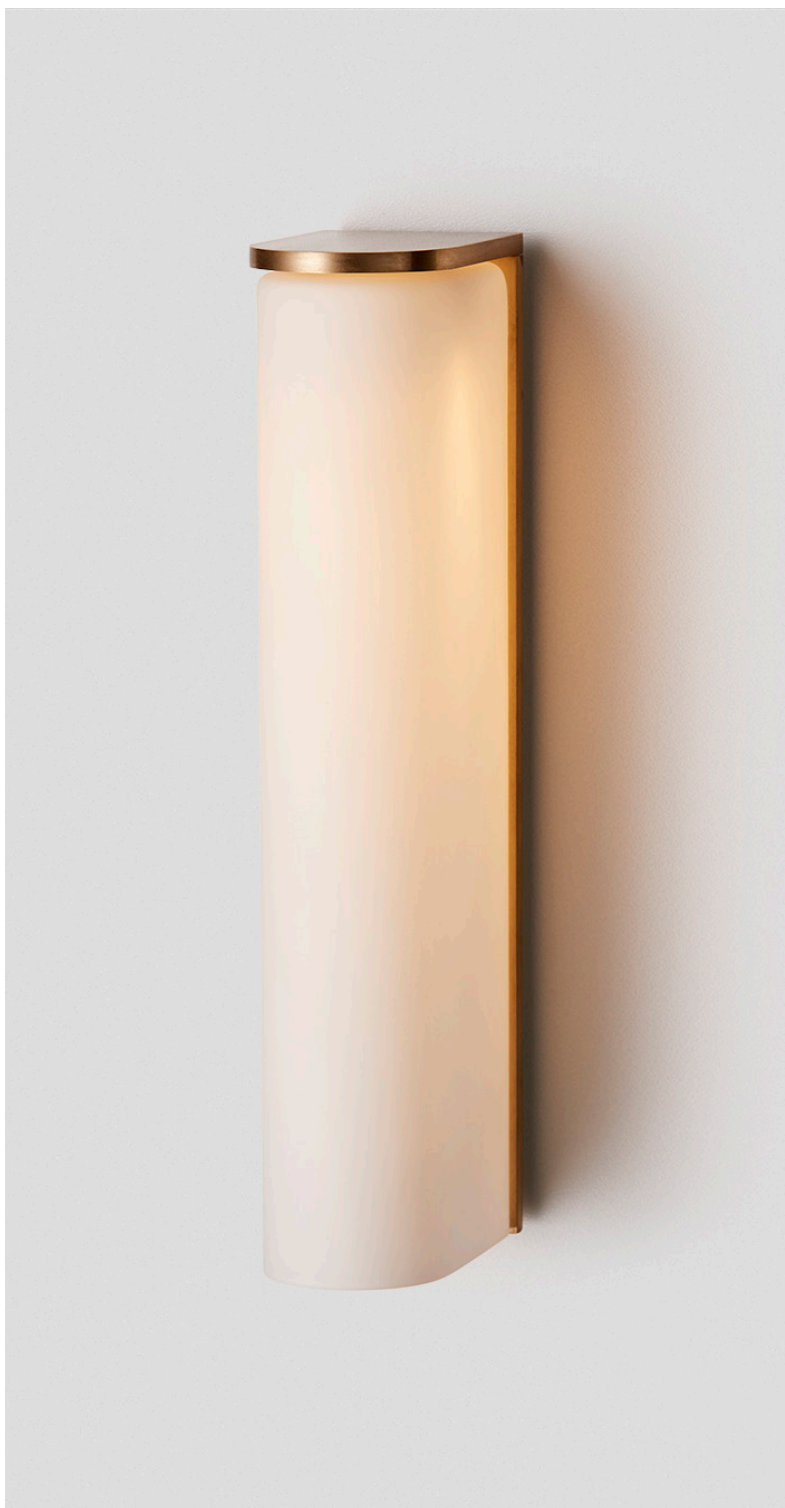

SLIM COLLECTION

WALL SCONCE

SPECIFICATION SHEET

NORTH AMERICA

ARTICOLO

SLIM COLLECTION

WALL SCONCE

SPECIFICATION SHEET

NORTH AMERICA

SL_WS_UL_21V2

ABOUT SLIM

Inspired by the sophisticated high life depicted in Slim Aaron's famed Palm Springs photography, 'Slim' reinterprets mid-century Californian modernism in architectural form and refined simplicity. The arresting restraint of Slim evokes effortless glamour. Its light source is housed within an elongated arch of mouth blown glass and framed in hand finished metalwork by local artisan's.

CERTIFICATION

US/ETL/CA

WARRANTY

3 years

FITTING FINISHES

Brass
Mid Bronze
Satin Nickel
Black Electroplate

SHADE COLOURS

White Frost
White Gloss
Grey
Clear