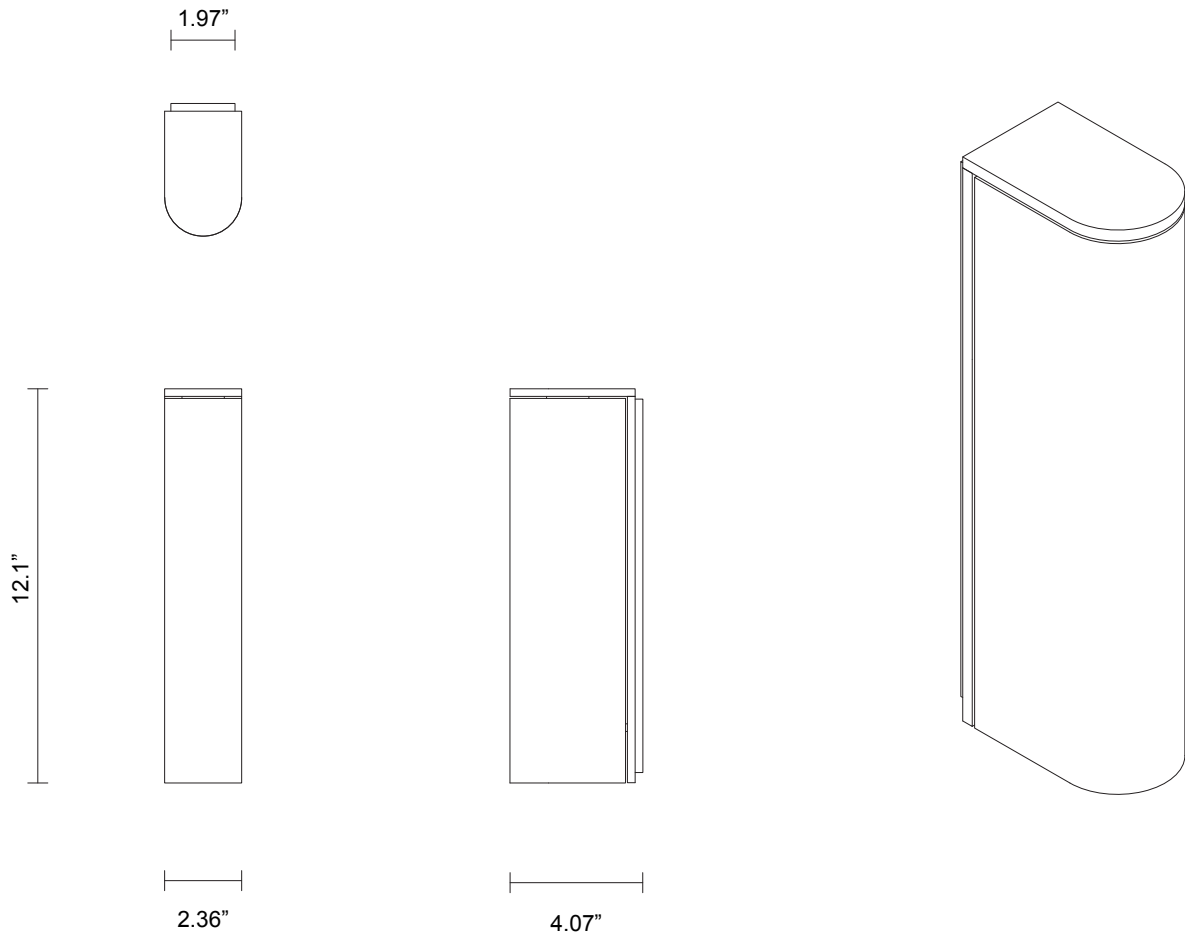

SLIM COLLECTION

WALL SCONCE

SPECIFICATION SHEET

NORTH AMERICA

ARTICOLO

SLIM COLLECTION

WALL SCONCE

SPECIFICATION SHEET

NORTH AMERICA

SL_WS_UL_21V6

ABOUT SLIM

Slim reinterprets mid-century modernism in its architectural form and refined simplicity. The arresting restraint of its elongated arch of mouth blown glass houses the light source and is framed in hand finished metalwork.

LEAD TIME

8 - 10 weeks

LIGHT SOURCE

6W LED Board 500mA CC
2700k warm white
400 lumens
Dimmable

INSTALLATION

Supplied with external driver
and mounting plate to fit
4.0/3.5 Jbox

WEIGHT

4 lb