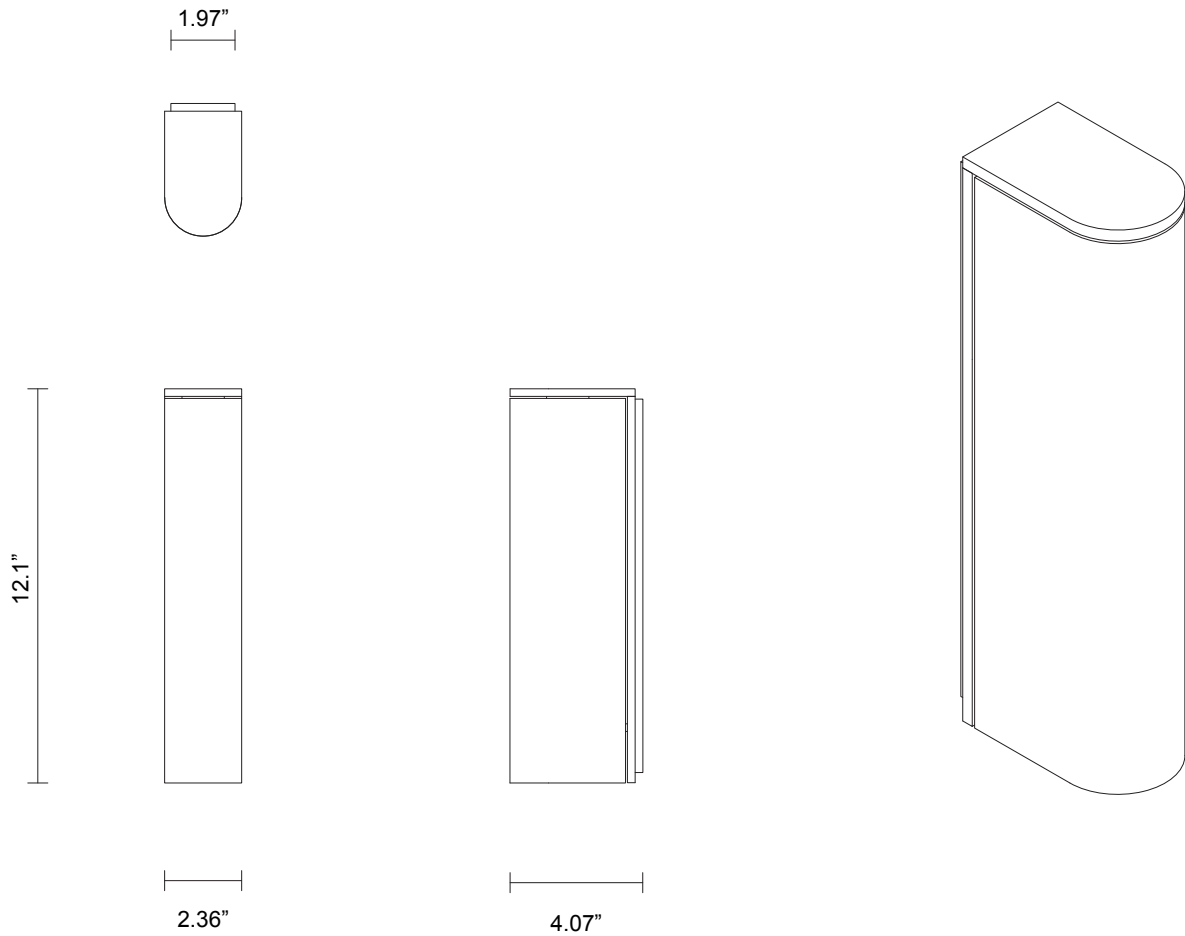

SLIM COLLECTION

WALL SCONCE

SPECIFICATION SHEET

NORTH AMERICA

ARTICOLO

SLIM COLLECTION

WALL SCONCE

SPECIFICATION SHEET

NORTH AMERICA

SL_WS_UL_22V1

ABOUT SLIM

Slim reinterprets mid-century modernism in its architectural form and refined simplicity. The arresting restraint of its elongated arch of mouth blown glass houses the light source and is framed in hand finished metalwork.

LEAD TIME

8 - 10 weeks

LIGHT SOURCE

6W LED Board 500mA CC
2700k warm white
400 lumens
Dimmable

INSTALLATION

Supplied with external driver
and mounting plate to fit
4.0/3.5 Jbox

WEIGHT

4 lb