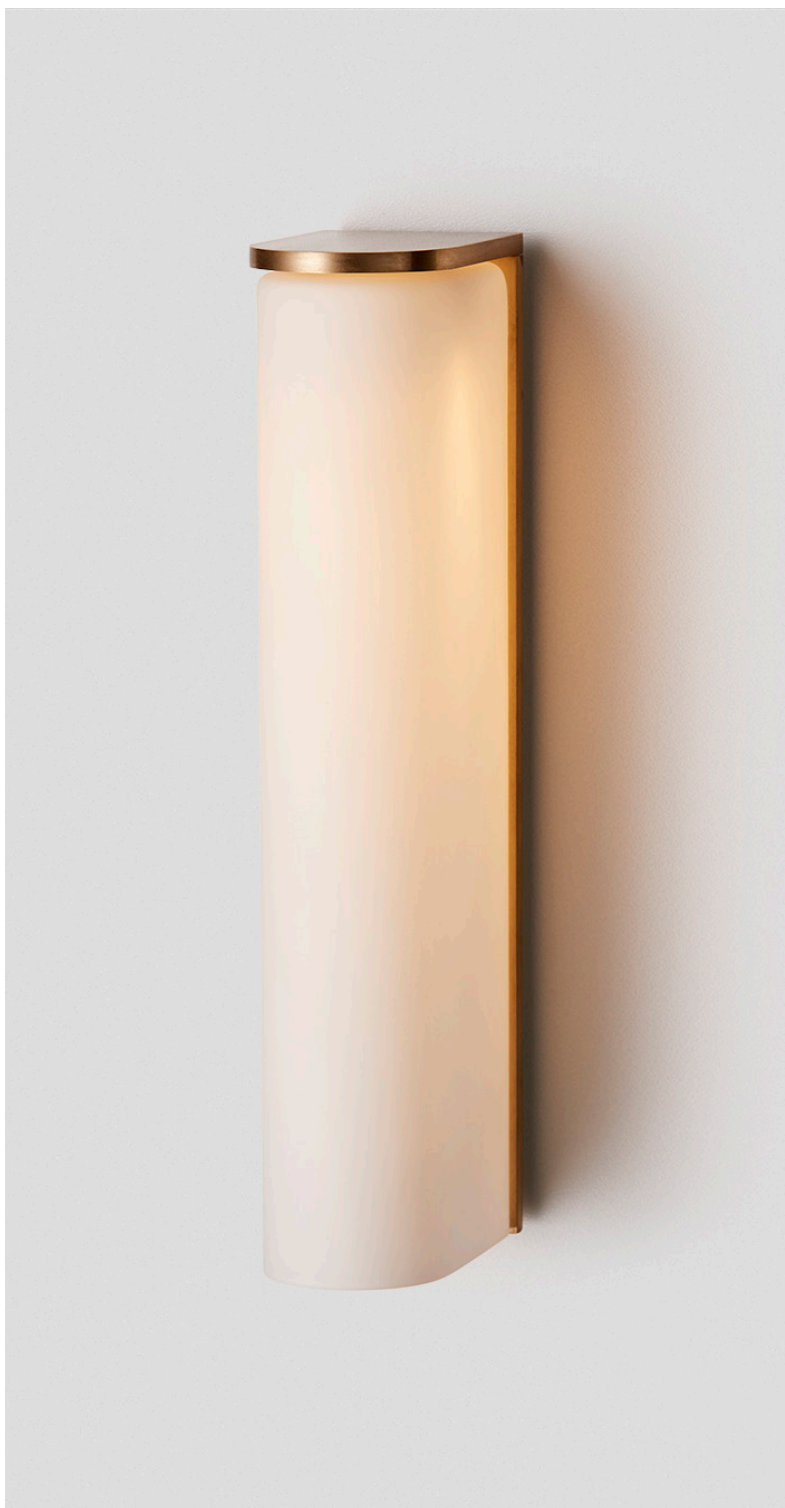

SLIM COLLECTION

WALL SCONCE

SPECIFICATION SHEET

NORTH AMERICA

ARTICOLO

SLIM COLLECTION

WALL SCONCE

SPECIFICATION SHEET

NORTH AMERICA

SL_WS_UL_22V1

ABOUT SLIM

Slim reinterprets mid-century modernism in its architectural form and refined simplicity. The arresting restraint of its elongated arch of mouth blown glass houses the light source and is framed in hand finished metalwork.

CERTIFICATION

US/ETL/CA

WARRANTY

3 years

FITTING FINISHES

Brass
Mid Bronze
Satin Nickel
Anodised Black

SHADE COLOURS

Snow
Grey
Clear
Natural Porcelain
Grey Porcelain
Black Porcelain