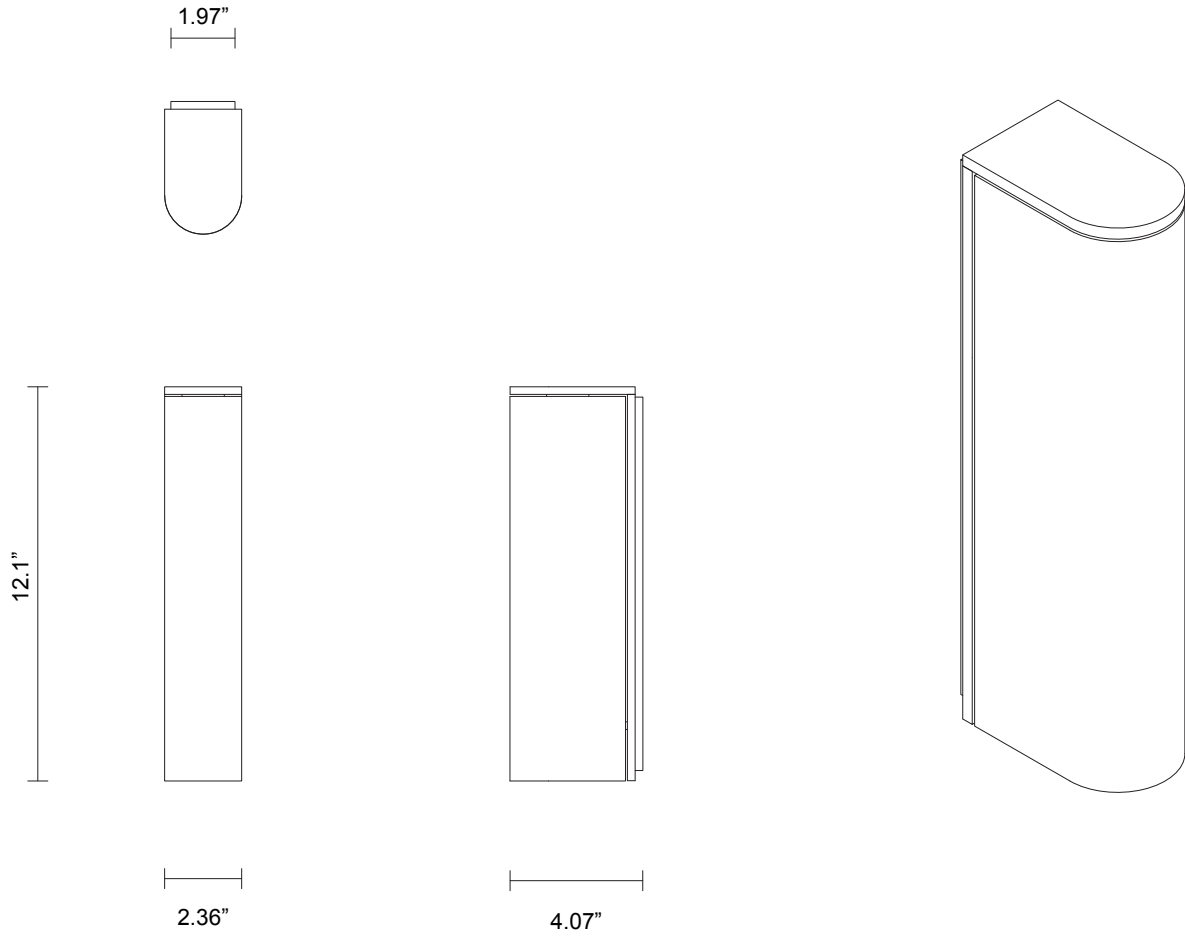

SLIM COLLECTION

WALL SCONCE

SPECIFICATION SHEET

NORTH AMERICA

ARTICOLO

SLIM COLLECTION

WALL SCONCE

SPECIFICATION SHEET

NORTH AMERICA

SL_WS_UL_22V2

ABOUT SLIM

Slim reinterprets mid-century modernism in its architectural form and refined simplicity. The arresting restraint of its elongated arch of mouth blown glass houses the light source and is framed in hand finished metalwork.

LEAD TIME

8 - 10 weeks

LIGHT SOURCE

6W LED Board 500mA CC
2700k warm white
400 lumens
Dimmable

INSTALLATION

Supplied with external driver
and mounting plate to fit
4.0/3.5 Jbox

WEIGHT

4 lb