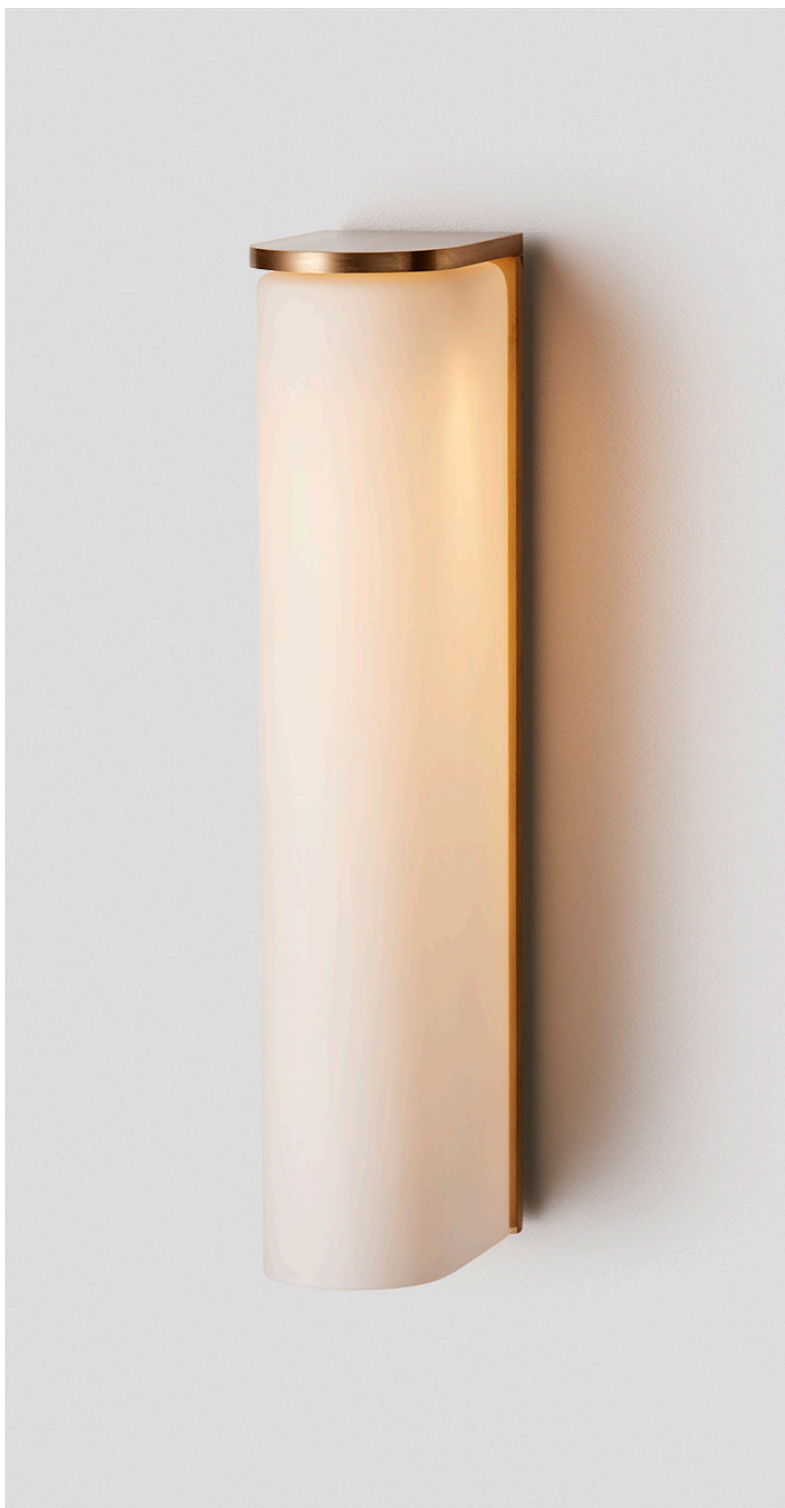

SLIM COLLECTION

WALL SCONCE

SPECIFICATION SHEET

NORTH AMERICA

ARTICOLO

SLIM COLLECTION

WALL SCONCE

SPECIFICATION SHEET

NORTH AMERICA

SL_WS_UL_22V2

ABOUT SLIM

Slim reinterprets mid-century modernism in its architectural form and refined simplicity. The arresting restraint of its elongated arch of mouth blown glass houses the light source and is framed in hand finished metalwork.

CERTIFICATION

US/ETL/CA

WARRANTY

3 years

FITTING FINISHES

Brass
Mid Bronze
Satin Nickel
Black Electroplate

SHADE COLOURS

Snow
Grey
Clear
Natural Porcelain
Grey Porcelain
Black Porcelain